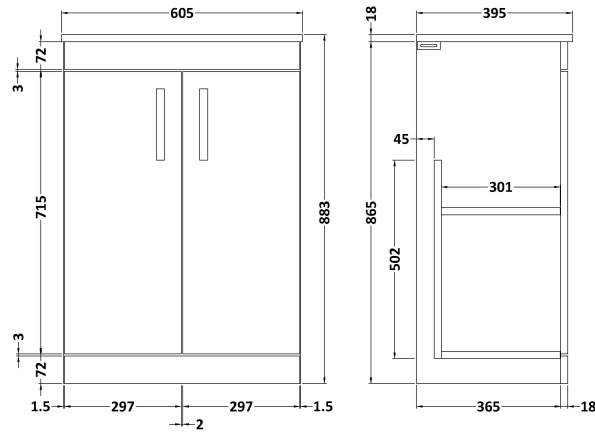

Sales Code: ATH028B

Description: 600 Fs 2-Door Vanity & Basin 2

Packaging Details

Barcode: 5056211800194

Sales Code: MOC503

Description: 600 Floor Standing 2-Door Basin Unit

Product Dimensions

Height (mm):	865
Width (mm):	600
Depth (mm):	383
Nett Weight (kg):	23.5

Packaging Dimensions

Height (mm):	405
Width (mm):	620
Depth (mm):	885
Gross Weight (kg):	23.5

Packaging Data

Box Colour:	Brown Cardboard Box
Box Qty:	1
Label Size:	100 x 50
Label Colour:	White Label
Label Qty:	2

Outer Box Dimensions (If Applicable)

Height (mm):	
Width (mm):	
Depth (mm):	
Gross Weight (kg):	
Barcode:	5055275880449

Product Details

Country of Origin:	United Kingdom
Fitting Instruction:	No
CE & UKCA:	N/A
FSC Certified Materials:	Yes
Colour:	Stone Grey
Construction Method:	Cam & Wood Dowel
Construction Type:	Rigid
Cabinet Finish:	MFC Smooth Matt
Fascia Finish:	MFC Smooth Matt
Cabinet Thickness (mm):	18
Fascia Thickness (mm):	18
Drawer Included:	No
Drawer Type:	Not Applicable
No of Shelves:	1
Hinge Type:	95 Degree Clip-On Soft Close
Hinge Included:	Yes, Supplied
Adjustable Legs:	No, Not Required
Fixings Included:	Yes
Handle Style:	Contemporary
Waste Shroud:	No
Handle Included:	Yes, Supplied
Handle Type:	D-Shape

Sales Code: NVM003

Description: Minimalist Basin 600mm

Product Dimensions

Height (mm):	170
Width (mm):	600
Depth (mm):	390
Nett Weight (kg):	10.76

Packaging Dimensions

Height (mm):	200
Width (mm):	400
Depth (mm):	620
Gross Weight (kg):	10.76