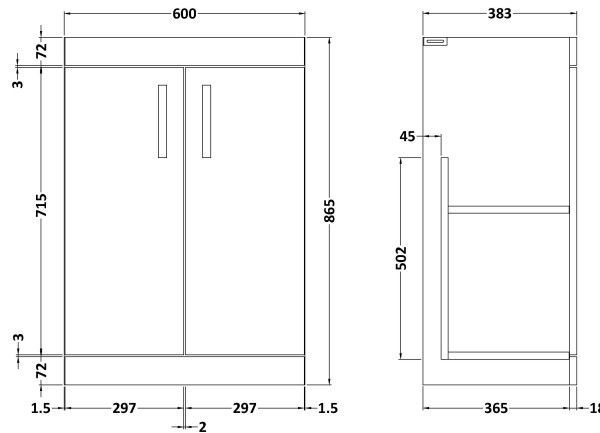

Sales Code: ATH028B

Description: 600 Fs 2-Door Vanity & Basin 2

Packaging Details

Barcode: 5056211800194

Sales Code: MOC503

Description: 600 Floor Standing 2-Door Basin Unit

Product Dimensions

Height (mm):	865
Width (mm):	600
Depth (mm):	383
Nett Weight (kg):	23.5

Packaging Dimensions

Height (mm):	405
Width (mm):	620
Depth (mm):	885
Gross Weight (kg):	23.5

Packaging Data

Box Colour:	Brown Cardboard Box
Box Qty:	1
Label Size:	100 x 50
Label Colour:	White Label
Label Qty:	2

Outer Box Dimensions (If Applicable)

Height (mm):	
Width (mm):	
Depth (mm):	
Gross Weight (kg):	
Barcode:	5055275880449

Product Details

Country of Origin:	United Kingdom
Fitting Instruction:	No
CE & UKCA:	N/A
FSC Certified Materials:	Yes
Colour:	Stone Grey
Construction Method:	Cam & Wood Dowel
Construction Type:	Rigid
Cabinet Finish:	MFC Smooth Matt
Fascia Finish:	MFC Smooth Matt
Cabinet Thickness (mm):	18
Fascia Thickness (mm):	18
Drawer Included:	No
Drawer Type:	Not Applicable
No of Shelves:	1
Hinge Type:	95 Degree Clip-On Soft Close
Hinge Included:	Yes, Supplied
Adjustable Legs:	No, Not Required
Fixings Included:	Yes
Handle Style:	Contemporary
Waste Shroud:	No
Handle Included:	Yes, Supplied
Handle Type:	D-Shape

Sales Code: NVM003

Description: Minimalist Basin 600mm

Product Dimensions

Height (mm):	170
Width (mm):	600
Depth (mm):	390
Nett Weight (kg):	10.76

Packaging Dimensions

Height (mm):	200
Width (mm):	400
Depth (mm):	620
Gross Weight (kg):	10.76