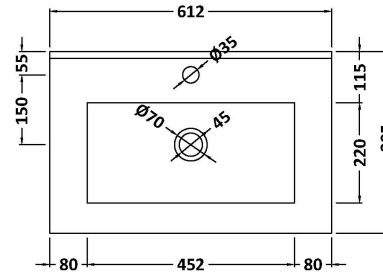

Packaging Dimensions

Height (mm):	405
Width (mm):	620
Depth (mm):	885
Gross Weight (kg):	23.5

Packaging Data

Box Colour:	Brown Cardboard Box
Box Qty:	1
Label Size:	100 x 50
Label Colour:	White Label
Label Qty:	2

Outer Box Dimensions (If Applicable)

Height (mm):	
Width (mm):	
Depth (mm):	
Gross Weight (kg):	
Barcode:	5055275880449

Product Details

Country of Origin:	United Kingdom
Fitting Instruction:	No
CE & UKCA:	N/A
FSC Certified Materials:	Yes
Colour:	Stone Grey
Construction Method:	Cam & Wood Dowel
Construction Type:	Rigid
Cabinet Finish:	MFC Smooth Matt
Fascia Finish:	MFC Smooth Matt
Cabinet Thickness (mm):	18
Fascia Thickness (mm):	18
Drawer Included:	No
Drawer Type:	Not Applicable
No of Shelves:	1
Hinge Type:	95 Degree Clip-On Soft Close
Hinge Included:	Yes, Supplied
Adjustable Legs:	No, Not Required
Fixings Included:	Yes
Handle Style:	Contemporary
Waste Shroud:	No
Handle Included:	Yes, Supplied
Handle Type:	D-Shape

Sales Code: NVM003

Description: Minimalist Basin 600mm

Product Dimensions

Height (mm):	170
Width (mm):	600
Depth (mm):	390
Nett Weight (kg):	10.76

Packaging Dimensions

Height (mm):	200
Width (mm):	400
Depth (mm):	620
Gross Weight (kg):	10.76

Packaging Data

Box Colour:	Brown Cardboard Box - Printed
Box Qty:	1
Label Size:	100 x 50
Label Colour:	White Label
Label Qty:	2

Outer Box Dimensions (If Applicable)

Height (mm):	
Width (mm):	
Depth (mm):	
Gross Weight (kg):	
Barcode:	5055146194668