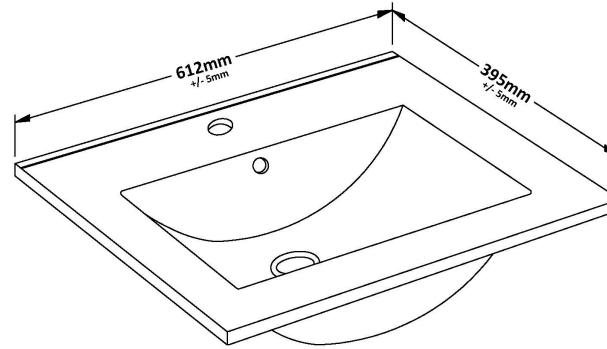

Packaging Dimensions

Height (mm):	405
Width (mm):	620
Depth (mm):	885
Gross Weight (kg):	23.5

Packaging Data

Box Colour:	Brown Cardboard Box
Box Qty:	1
Label Size:	100 x 50
Label Colour:	White Label
Label Qty:	2

Outer Box Dimensions (If Applicable)

Height (mm):	
Width (mm):	
Depth (mm):	
Gross Weight (kg):	
Barcode:	5055275880449

Product Details

Country of Origin:	United Kingdom
Fitting Instruction:	No
CE & UKCA:	N/A
FSC Certified Materials:	Yes
Colour:	Stone Grey
Construction Method:	Cam & Wood Dowel
Construction Type:	Rigid
Cabinet Finish:	MFC Smooth Matt
Fascia Finish:	MFC Smooth Matt
Cabinet Thickness (mm):	18
Fascia Thickness (mm):	18
Drawer Included:	No
Drawer Type:	Not Applicable
No of Shelves:	1
Hinge Type:	95 Degree Clip-On Soft Close
Hinge Included:	Yes, Supplied
Adjustable Legs:	No, Not Required
Fixings Included:	Yes
Handle Style:	Contemporary
Waste Shroud:	No
Handle Included:	Yes, Supplied
Handle Type:	D-Shape

Sales Code: NVM003

Description: Minimalist Basin 600mm

Product Dimensions

Height (mm):	170
Width (mm):	600
Depth (mm):	390
Nett Weight (kg):	10.76

Packaging Dimensions

Height (mm):	200
Width (mm):	400
Depth (mm):	620
Gross Weight (kg):	10.76

Packaging Data

Box Colour:	Brown Cardboard Box - Printed
Box Qty:	1
Label Size:	100 x 50
Label Colour:	White Label
Label Qty:	2

Outer Box Dimensions (If Applicable)

Height (mm):	
Width (mm):	
Depth (mm):	
Gross Weight (kg):	
Barcode:	5055146194668