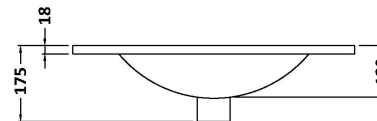

Packaging Dimensions

Height (mm):	405
Width (mm):	620
Depth (mm):	885
Gross Weight (kg):	23.5

Packaging Data

Box Colour:	Brown Cardboard Box
Box Qty:	1
Label Size:	100 x 50
Label Colour:	White Label
Label Qty:	2

Outer Box Dimensions (If Applicable)

Height (mm):	
Width (mm):	
Depth (mm):	
Gross Weight (kg):	
Barcode:	5055275880449

Product Details

Country of Origin:	United Kingdom
Fitting Instruction:	No
CE & UKCA:	N/A
FSC Certified Materials:	Yes
Colour:	Stone Grey
Construction Method:	Cam & Wood Dowel
Construction Type:	Rigid
Cabinet Finish:	MFC Smooth Matt
Fascia Finish:	MFC Smooth Matt
Cabinet Thickness (mm):	18
Fascia Thickness (mm):	18
Drawer Included:	No
Drawer Type:	Not Applicable
No of Shelves:	1
Hinge Type:	95 Degree Clip-On Soft Close
Hinge Included:	Yes, Supplied
Adjustable Legs:	No, Not Required
Fixings Included:	Yes
Handle Style:	Contemporary
Waste Shroud:	No
Handle Included:	Yes, Supplied
Handle Type:	D-Shape

Sales Code: NVM003

Description: Minimalist Basin 600mm

Product Dimensions

Height (mm):	170
Width (mm):	600
Depth (mm):	390
Nett Weight (kg):	10.76

Packaging Dimensions

Height (mm):	200
Width (mm):	400
Depth (mm):	620
Gross Weight (kg):	10.76

Packaging Data

Box Colour:	Brown Cardboard Box - Printed
Box Qty:	1
Label Size:	100 x 50
Label Colour:	White Label
Label Qty:	2

Outer Box Dimensions (If Applicable)

Height (mm):	
Width (mm):	
Depth (mm):	
Gross Weight (kg):	
Barcode:	5055146194668