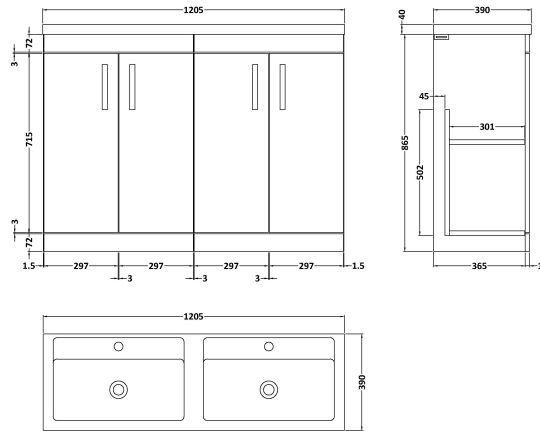

Sales Code: ATH028C

Description: 1200 Fs 4-Door Vanity & Double Basin

Packaging Details

Barcode: 5056211815204

Sales Code: MOC503

Description: 600 Floor Standing 2-Door Basin Unit

Product Dimensions

Height (mm):	865
Width (mm):	600
Depth (mm):	383
Nett Weight (kg):	23.5

Packaging Dimensions

Height (mm):	405
Width (mm):	620
Depth (mm):	885
Gross Weight (kg):	23.5

Packaging Data

Box Colour:	Brown Cardboard Box
Box Qty:	1
Label Size:	100 x 50
Label Colour:	White Label
Label Qty:	2

Outer Box Dimensions (If Applicable)

Height (mm):	
Width (mm):	
Depth (mm):	
Gross Weight (kg):	
Barcode:	5055275880449

Product Details

Country of Origin:	United Kingdom
Fitting Instruction:	No
CE & UKCA:	N/A
FSC Certified Materials:	Yes
Colour:	Stone Grey
Construction Method:	Cam & Wood Dowel
Construction Type:	Rigid
Cabinet Finish:	MFC Smooth Matt
Fascia Finish:	MFC Smooth Matt
Cabinet Thickness (mm):	18
Fascia Thickness (mm):	18
Drawer Included:	No
Drawer Type:	Not Applicable
No of Shelves:	1
Hinge Type:	95 Degree Clip-On Soft Close
Hinge Included:	Yes, Supplied
Adjustable Legs:	No, Not Required
Fixings Included:	Yes
Handle Style:	Contemporary
Waste Shroud:	No
Handle Included:	Yes, Supplied
Handle Type:	D-Shape

Sales Code: PMB424

Description: Double Polymarble Basin 1205 X 390

Product Dimensions

Height (mm):	390
Width (mm):	1205
Depth (mm):	157
Nett Weight (kg):	18.12

Packaging Dimensions

Height (mm):	100
Width (mm):	1205
Depth (mm):	400
Gross Weight (kg):	18.12