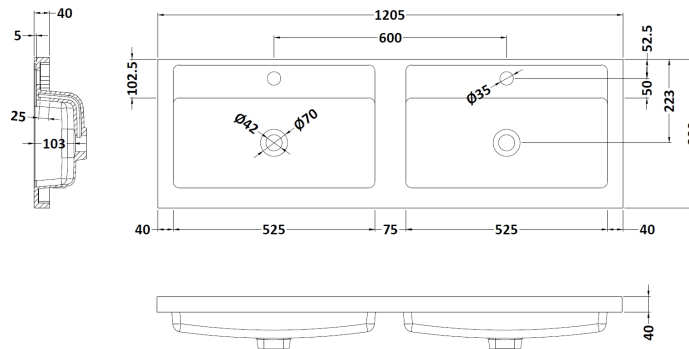

Packaging Dimensions

Height (mm):	405
Width (mm):	620
Depth (mm):	885
Gross Weight (kg):	23.5

Packaging Data

Box Colour:	Brown Cardboard Box
Box Qty:	1
Label Size:	100 x 50
Label Colour:	White Label
Label Qty:	2

Outer Box Dimensions (If Applicable)

Height (mm):	
Width (mm):	
Depth (mm):	
Gross Weight (kg):	
Barcode:	5055275880449

Product Details

Country of Origin:	United Kingdom
Fitting Instruction:	No
CE & UKCA:	N/A
FSC Certified Materials:	Yes
Colour:	Stone Grey
Construction Method:	Cam & Wood Dowel
Construction Type:	Rigid
Cabinet Finish:	MFC Smooth Matt
Fascia Finish:	MFC Smooth Matt
Cabinet Thickness (mm):	18
Fascia Thickness (mm):	18
Drawer Included:	No
Drawer Type:	Not Applicable
No of Shelves:	1
Hinge Type:	95 Degree Clip-On Soft Close
Hinge Included:	Yes, Supplied
Adjustable Legs:	No, Not Required
Fixings Included:	Yes
Handle Style:	Contemporary
Waste Shroud:	No
Handle Included:	Yes, Supplied
Handle Type:	D-Shape

Sales Code: PMB424

Description: Double Polymarble Basin 1205 X 390

Product Dimensions

Height (mm):	390
Width (mm):	1205
Depth (mm):	157
Nett Weight (kg):	18.12

Packaging Dimensions

Height (mm):	100
Width (mm):	1205
Depth (mm):	400
Gross Weight (kg):	18.12

Packaging Data

Box Colour:	Brown Cardboard Box - Printed
Box Qty:	1
Label Size:	100 x 50
Label Colour:	White Label
Label Qty:	2

Outer Box Dimensions (If Applicable)

Height (mm):	
Width (mm):	
Depth (mm):	
Gross Weight (kg):	
Barcode:	5056211815136