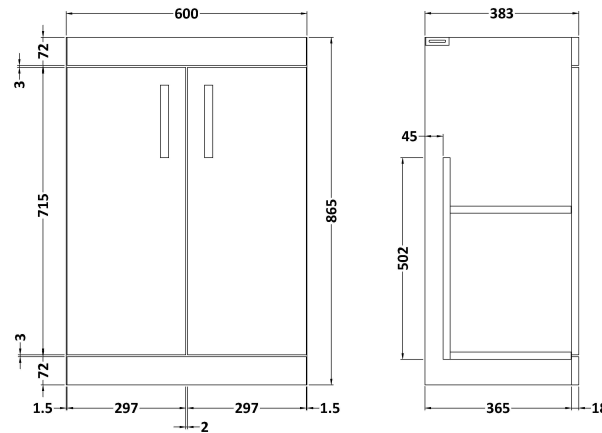

Sales Code: ATH028C

Description: 1200 Fs 4-Door Vanity & Double Basin

Packaging Details

Barcode: 5056211815204

Sales Code: MOC503

Description: 600 Floor Standing 2-Door Basin Unit

Product Dimensions

Height (mm):	865
Width (mm):	600
Depth (mm):	383
Nett Weight (kg):	23.5

Packaging Dimensions

Height (mm):	405
Width (mm):	620
Depth (mm):	885
Gross Weight (kg):	23.5

Packaging Data

Box Colour:	Brown Cardboard Box
Box Qty:	1
Label Size:	100 x 50
Label Colour:	White Label
Label Qty:	2

Outer Box Dimensions (If Applicable)

Height (mm):	
Width (mm):	
Depth (mm):	
Gross Weight (kg):	
Barcode:	5055275880449

Product Details

Country of Origin:	United Kingdom
Fitting Instruction:	No
CE & UKCA:	N/A
FSC Certified Materials:	Yes
Colour:	Stone Grey
Construction Method:	Cam & Wood Dowel
Construction Type:	Rigid
Cabinet Finish:	MFC Smooth Matt
Fascia Finish:	MFC Smooth Matt
Cabinet Thickness (mm):	18
Fascia Thickness (mm):	18
Drawer Included:	No
Drawer Type:	Not Applicable
No of Shelves:	1
Hinge Type:	95 Degree Clip-On Soft Close
Hinge Included:	Yes, Supplied
Adjustable Legs:	No, Not Required
Fixings Included:	Yes
Handle Style:	Contemporary
Waste Shroud:	No
Handle Included:	Yes, Supplied
Handle Type:	D-Shape

Sales Code: PMB424

Description: Double Polymarble Basin 1205 X 390

Product Dimensions

Height (mm):	390
Width (mm):	1205
Depth (mm):	157
Nett Weight (kg):	18.12

Packaging Dimensions

Height (mm):	100
Width (mm):	1205
Depth (mm):	400
Gross Weight (kg):	18.12