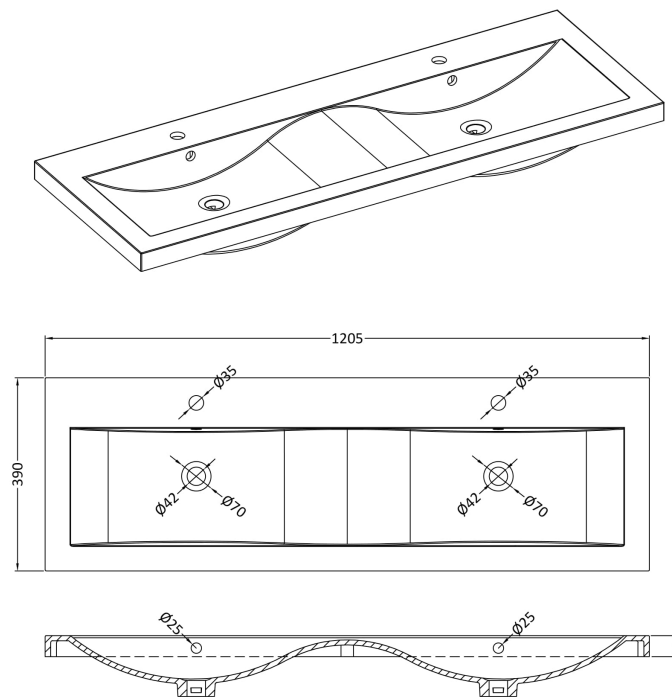

Packaging Dimensions

Height (mm):	405
Width (mm):	620
Depth (mm):	885
Gross Weight (kg):	23.5

Packaging Data

Box Colour:	Brown Cardboard Box
Box Qty:	1
Label Size:	100 x 50
Label Colour:	White Label
Label Qty:	2

Outer Box Dimensions (If Applicable)

Height (mm):	
Width (mm):	
Depth (mm):	
Gross Weight (kg):	
Barcode:	5055275880449

Product Details

Country of Origin:	United Kingdom
Fitting Instruction:	No
CE & UKCA:	N/A
FSC Certified Materials:	Yes
Colour:	Stone Grey
Construction Method:	Cam & Wood Dowel
Construction Type:	Rigid
Cabinet Finish:	MFC Smooth Matt
Fascia Finish:	MFC Smooth Matt
Cabinet Thickness (mm):	18
Fascia Thickness (mm):	18
Drawer Included:	No
Drawer Type:	Not Applicable
No of Shelves:	1
Hinge Type:	95 Degree Clip-On Soft Close
Hinge Included:	Yes, Supplied
Adjustable Legs:	No, Not Required
Fixings Included:	Yes
Handle Style:	Contemporary
Waste Shroud:	No
Handle Included:	Yes, Supplied
Handle Type:	D-Shape

Sales Code: CBM424

Description: Double Ceramic Basin 1208X392

Product Dimensions

Height (mm):	390
Width (mm):	1205
Depth (mm):	175
Nett Weight (kg):	27

Packaging Dimensions

Height (mm):	205
Width (mm):	1270
Depth (mm):	510
Gross Weight (kg):	27

Packaging Data

Box Colour:	Brown Cardboard Box - Printed
Box Qty:	1
Label Size:	100 x 50
Label Colour:	White Label
Label Qty:	2

Outer Box Dimensions (If Applicable)

Height (mm):	
Width (mm):	
Depth (mm):	
Gross Weight (kg):	
Barcode:	5056211875826