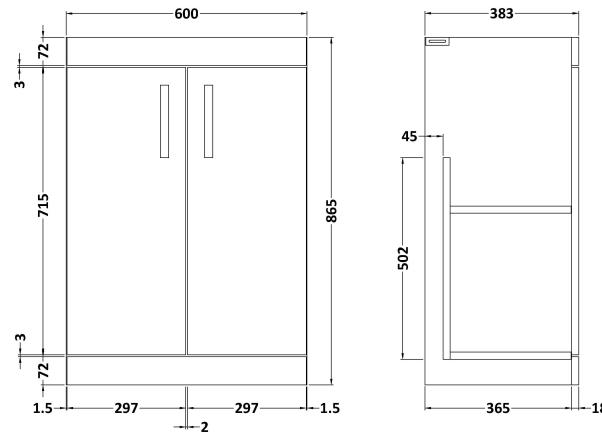

Sales Code: ATH028F

Description: 1200 Fs 4-Door Vanity & Double Basin

Packaging Details

Barcode: 5056211888598

Sales Code: MOC503

Description: 600 Floor Standing 2-Door Basin Unit

Product Dimensions

Height (mm):	865
Width (mm):	600
Depth (mm):	383
Nett Weight (kg):	23.5

Packaging Dimensions

Height (mm):	405
Width (mm):	620
Depth (mm):	885
Gross Weight (kg):	23.5

Packaging Data

Box Colour:	Brown Cardboard Box
Box Qty:	1
Label Size:	100 x 50
Label Colour:	White Label
Label Qty:	2

Outer Box Dimensions (If Applicable)

Height (mm):	
Width (mm):	
Depth (mm):	
Gross Weight (kg):	
Barcode:	5055275880449

Product Details

Country of Origin:	United Kingdom
Fitting Instruction:	No
CE & UKCA:	N/A
FSC Certified Materials:	Yes
Colour:	Stone Grey
Construction Method:	Cam & Wood Dowel
Construction Type:	Rigid
Cabinet Finish:	MFC Smooth Matt
Fascia Finish:	MFC Smooth Matt
Cabinet Thickness (mm):	18
Fascia Thickness (mm):	18
Drawer Included:	No
Drawer Type:	Not Applicable
No of Shelves:	1
Hinge Type:	95 Degree Clip-On Soft Close
Hinge Included:	Yes, Supplied
Adjustable Legs:	No, Not Required
Fixings Included:	Yes
Handle Style:	Contemporary
Waste Shroud:	No
Handle Included:	Yes, Supplied
Handle Type:	D-Shape

Sales Code: CBM424

Description: Double Ceramic Basin 1208X392

Product Dimensions

Height (mm):	390
Width (mm):	1205
Depth (mm):	175
Nett Weight (kg):	27

Packaging Dimensions

Height (mm):	205
Width (mm):	1270
Depth (mm):	510
Gross Weight (kg):	27