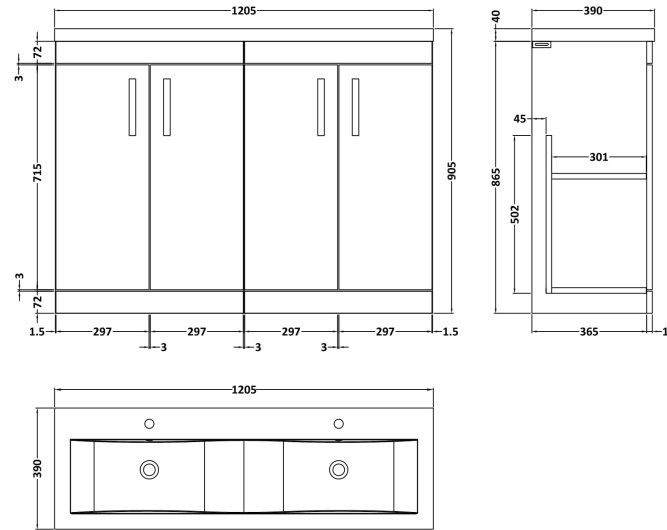

Sales Code: ATH028F

Description: 1200 Fs 4-Door Vanity & Double Basin

Packaging Details

Barcode: 5056211888598

Sales Code: MOC503

Description: 600 Floor Standing 2-Door Basin Unit

Product Dimensions

Height (mm):	865
Width (mm):	600
Depth (mm):	383
Nett Weight (kg):	23.5

Packaging Dimensions

Height (mm):	405
Width (mm):	620
Depth (mm):	885
Gross Weight (kg):	23.5

Packaging Data

Box Colour:	Brown Cardboard Box
Box Qty:	1
Label Size:	100 x 50
Label Colour:	White Label
Label Qty:	2

Outer Box Dimensions (If Applicable)

Height (mm):	
Width (mm):	
Depth (mm):	
Gross Weight (kg):	
Barcode:	5055275880449

Product Details

Country of Origin:	United Kingdom
Fitting Instruction:	No
CE & UKCA:	N/A
FSC Certified Materials:	Yes
Colour:	Stone Grey
Construction Method:	Cam & Wood Dowel
Construction Type:	Rigid
Cabinet Finish:	MFC Smooth Matt
Fascia Finish:	MFC Smooth Matt
Cabinet Thickness (mm):	18
Fascia Thickness (mm):	18
Drawer Included:	No
Drawer Type:	Not Applicable
No of Shelves:	1
Hinge Type:	95 Degree Clip-On Soft Close
Hinge Included:	Yes, Supplied
Adjustable Legs:	No, Not Required
Fixings Included:	Yes
Handle Style:	Contemporary
Waste Shroud:	No
Handle Included:	Yes, Supplied
Handle Type:	D-Shape

Sales Code: CBM424

Description: Double Ceramic Basin 1208X392

Product Dimensions

Height (mm):	390
Width (mm):	1205
Depth (mm):	175
Nett Weight (kg):	27

Packaging Dimensions

Height (mm):	205
Width (mm):	1270
Depth (mm):	510
Gross Weight (kg):	27