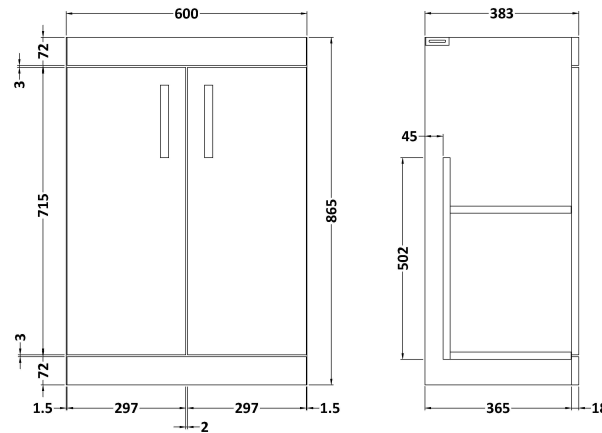

Sales Code: ATH028G

Description: 600 Fs 2-Door Vanity & Basin 4

Packaging Details

Barcode: 5056462621784

Sales Code: MOC503

Description: 600 Floor Standing 2-Door Basin Unit

Product Dimensions

Height (mm):	865
Width (mm):	600
Depth (mm):	383
Nett Weight (kg):	23.5

Packaging Dimensions

Height (mm):	405
Width (mm):	620
Depth (mm):	885
Gross Weight (kg):	23.5

Packaging Data

Box Colour:	Brown Cardboard Box
Box Qty:	1
Label Size:	100 x 50
Label Colour:	White Label
Label Qty:	2

Outer Box Dimensions (If Applicable)

Height (mm):	
Width (mm):	
Depth (mm):	
Gross Weight (kg):	
Barcode:	5055275880449

Product Details

Country of Origin:	United Kingdom
Fitting Instruction:	No
CE & UKCA:	N/A
FSC Certified Materials:	Yes
Colour:	Stone Grey
Construction Method:	Cam & Wood Dowel
Construction Type:	Rigid
Cabinet Finish:	MFC Smooth Matt
Fascia Finish:	MFC Smooth Matt
Cabinet Thickness (mm):	18
Fascia Thickness (mm):	18
Drawer Included:	No
Drawer Type:	Not Applicable
No of Shelves:	1
Hinge Type:	95 Degree Clip-On Soft Close
Hinge Included:	Yes, Supplied
Adjustable Legs:	No, Not Required
Fixings Included:	Yes
Handle Style:	Contemporary
Waste Shroud:	No
Handle Included:	Yes, Supplied
Handle Type:	D-Shape

Sales Code: NVM043

Description: 600 Curved Basin 1Th

Product Dimensions

Height (mm):	160
Width (mm):	610
Depth (mm):	440
Nett Weight (kg):	11

Packaging Dimensions

Height (mm):	190
Width (mm):	630
Depth (mm):	415
Gross Weight (kg):	11.5