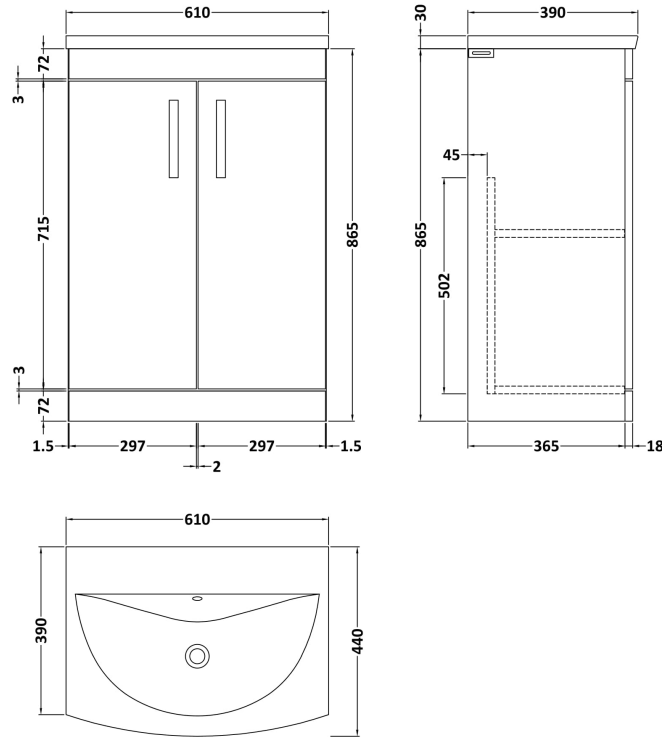

Sales Code: ATH028G

Description: 600 Fs 2-Door Vanity & Basin 4

Packaging Details

Barcode: 5056462621784

Sales Code: MOC503

Description: 600 Floor Standing 2-Door Basin Unit

Product Dimensions

Height (mm):	865
Width (mm):	600
Depth (mm):	383
Nett Weight (kg):	23.5

Packaging Dimensions

Height (mm):	405
Width (mm):	620
Depth (mm):	885
Gross Weight (kg):	23.5

Packaging Data

Box Colour:	Brown Cardboard Box
Box Qty:	1
Label Size:	100 x 50
Label Colour:	White Label
Label Qty:	2

Outer Box Dimensions (If Applicable)

Height (mm):	
Width (mm):	
Depth (mm):	
Gross Weight (kg):	
Barcode:	5055275880449

Product Details

Country of Origin:	United Kingdom
Fitting Instruction:	No
CE & UKCA:	N/A
FSC Certified Materials:	Yes
Colour:	Stone Grey
Construction Method:	Cam & Wood Dowel
Construction Type:	Rigid
Cabinet Finish:	MFC Smooth Matt
Fascia Finish:	MFC Smooth Matt
Cabinet Thickness (mm):	18
Fascia Thickness (mm):	18
Drawer Included:	No
Drawer Type:	Not Applicable
No of Shelves:	1
Hinge Type:	95 Degree Clip-On Soft Close
Hinge Included:	Yes, Supplied
Adjustable Legs:	No, Not Required
Fixings Included:	Yes
Handle Style:	Contemporary
Waste Shroud:	No
Handle Included:	Yes, Supplied
Handle Type:	D-Shape

Sales Code: NVM043

Description: 600 Curved Basin 1Th

Product Dimensions

Height (mm):	160
Width (mm):	610
Depth (mm):	440
Nett Weight (kg):	11

Packaging Dimensions

Height (mm):	190
Width (mm):	630
Depth (mm):	415
Gross Weight (kg):	11.5