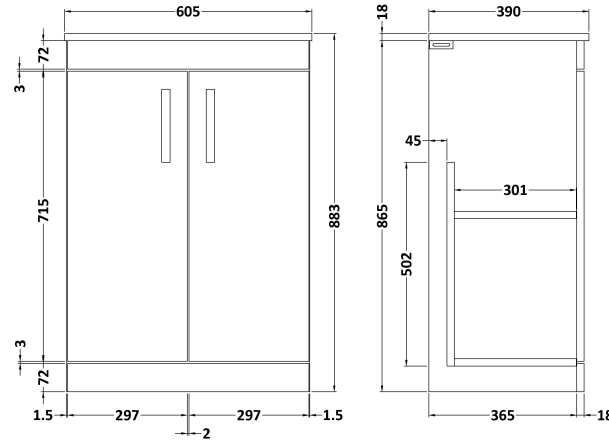

Sales Code: ATH028W

Description: 600 Fs 2-Door Vanity & Worktop

Packaging Details

Barcode: 5056211801542

Sales Code: MOC503

Description: 600 Floor Standing 2-Door Basin Unit

Product Dimensions

Height (mm):	865
Width (mm):	600
Depth (mm):	383
Nett Weight (kg):	23.5

Packaging Dimensions

Height (mm):	405
Width (mm):	620
Depth (mm):	885
Gross Weight (kg):	23.5

Packaging Data

Box Colour:	Brown Cardboard Box
Box Qty:	1
Label Size:	100 x 50
Label Colour:	White Label
Label Qty:	2

Outer Box Dimensions (If Applicable)

Height (mm):	
Width (mm):	
Depth (mm):	
Gross Weight (kg):	
Barcode:	5055275880449

Product Details

Country of Origin:	United Kingdom
Fitting Instruction:	No
CE & UKCA:	N/A
FSC Certified Materials:	Yes
Colour:	Stone Grey
Construction Method:	Cam & Wood Dowel
Construction Type:	Rigid
Cabinet Finish:	MFC Smooth Matt
Fascia Finish:	MFC Smooth Matt
Cabinet Thickness (mm):	18
Fascia Thickness (mm):	18
Drawer Included:	No
Drawer Type:	Not Applicable
No of Shelves:	1
Hinge Type:	95 Degree Clip-On Soft Close
Hinge Included:	Yes, Supplied
Adjustable Legs:	No, Not Required
Fixings Included:	Yes
Handle Style:	Contemporary
Waste Shroud:	No
Handle Included:	Yes, Supplied
Handle Type:	D-Shape

Sales Code: MWT560

Description: 600 Worktop - 605 X 390mm

Product Dimensions

Height (mm):	18
Width (mm):	605
Depth (mm):	390
Nett Weight (kg):	2.4

Packaging Dimensions

Height (mm):	25
Width (mm):	625
Depth (mm):	410
Gross Weight (kg):	2.5