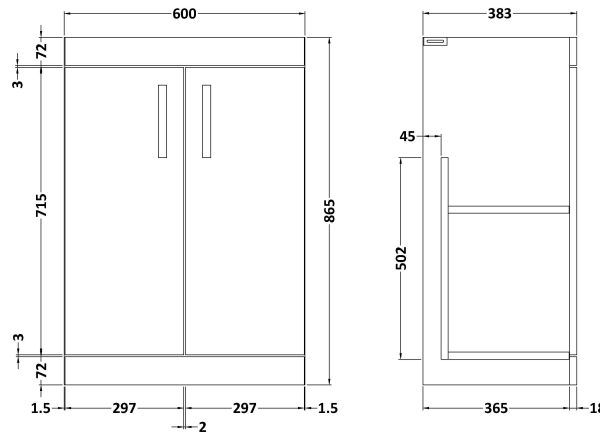

Sales Code: ATH028W

Description: 600 Fs 2-Door Vanity & Worktop

Packaging Details

Barcode: 5056211801542

Sales Code: MOC503

Description: 600 Floor Standing 2-Door Basin Unit

Product Dimensions

Height (mm):	865
Width (mm):	600
Depth (mm):	383
Nett Weight (kg):	23.5

Packaging Dimensions

Height (mm):	405
Width (mm):	620
Depth (mm):	885
Gross Weight (kg):	23.5

Packaging Data

Box Colour:	Brown Cardboard Box
Box Qty:	1
Label Size:	100 x 50
Label Colour:	White Label
Label Qty:	2

Sales Code: MWT560

Description: 600 Worktop - 605 X 390mm

Product Dimensions

Height (mm):	18
Width (mm):	605
Depth (mm):	390
Nett Weight (kg):	2.4

Packaging Dimensions

Height (mm):	25
Width (mm):	625
Depth (mm):	410
Gross Weight (kg):	2.5

Packaging Data

Box Colour:	Brown Cardboard Box
Box Qty:	1
Label Size:	50 x 100
Label Colour:	White Label
Label Qty:	1

Outer Box Dimensions (If Applicable)

Height (mm):	
Width (mm):	
Depth (mm):	
Gross Weight (kg):	
Barcode:	5055275897850