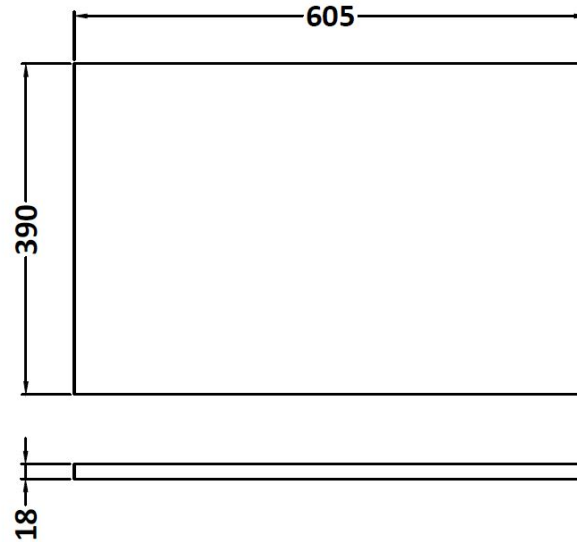

Packaging Dimensions

Height (mm):	405
Width (mm):	620
Depth (mm):	885
Gross Weight (kg):	23.5

Packaging Data

Box Colour:	Brown Cardboard Box
Box Qty:	1
Label Size:	100 x 50
Label Colour:	White Label
Label Qty:	2

Outer Box Dimensions (If Applicable)

Height (mm):	
Width (mm):	
Depth (mm):	
Gross Weight (kg):	
Barcode:	5055275880449

Product Details

Country of Origin:	United Kingdom
Fitting Instruction:	No
CE & UKCA:	N/A
FSC Certified Materials:	Yes
Colour:	Stone Grey
Construction Method:	Cam & Wood Dowel
Construction Type:	Rigid
Cabinet Finish:	MFC Smooth Matt
Fascia Finish:	MFC Smooth Matt
Cabinet Thickness (mm):	18
Fascia Thickness (mm):	18
Drawer Included:	No
Drawer Type:	Not Applicable
No of Shelves:	1
Hinge Type:	95 Degree Clip-On Soft Close
Hinge Included:	Yes, Supplied
Adjustable Legs:	No, Not Required
Fixings Included:	Yes
Handle Style:	Contemporary
Waste Shroud:	No
Handle Included:	Yes, Supplied
Handle Type:	D-Shape

Sales Code: MWT560

Description: 600 Worktop - 605 X 390mm

Product Dimensions

Height (mm):	18
Width (mm):	605
Depth (mm):	390
Nett Weight (kg):	2.4

Packaging Dimensions

Height (mm):	25
Width (mm):	625
Depth (mm):	410
Gross Weight (kg):	2.5

Packaging Data

Box Colour:	Brown Cardboard Box
Box Qty:	1
Label Size:	50 x 100
Label Colour:	White Label
Label Qty:	1

Outer Box Dimensions (If Applicable)

Height (mm):	
Width (mm):	
Depth (mm):	
Gross Weight (kg):	
Barcode:	5055275897850