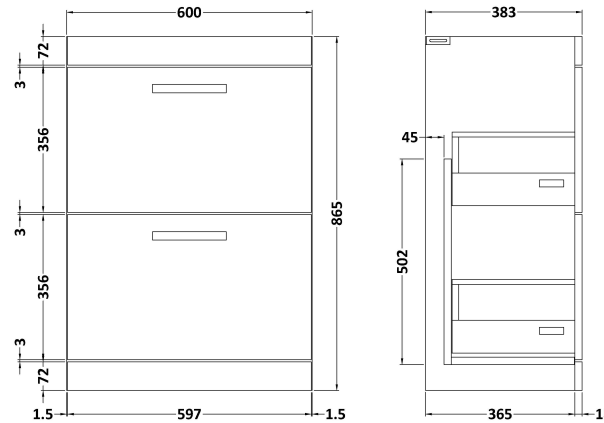

Sales Code: ATH029A

Description: 600 Fs 2-Drawer Vanity & Basin 1

Packaging Details

Barcode: 5055275899489

Sales Code: MOC133

Description: 600 Floor Standing 2-Drawer Basin Unit

Product Dimensions

Height (mm):	865
Width (mm):	600
Depth (mm):	383
Nett Weight (kg):	26

Packaging Dimensions

Height (mm):	885
Width (mm):	620
Depth (mm):	405
Gross Weight (kg):	26.5

Packaging Data

Box Colour:	Brown Cardboard Box
Box Qty:	1
Label Size:	100 x 50
Label Colour:	White Label
Label Qty:	2

Sales Code: NVM013

Description: 600 Mid-Edged Basin 1 Th

Product Dimensions

Height (mm):	180
Width (mm):	610
Depth (mm):	390
Nett Weight (kg):	11

Packaging Dimensions

Height (mm):	200
Width (mm):	410
Depth (mm):	630
Gross Weight (kg):	11

Packaging Data

Box Colour:	Brown Cardboard Box - Printed
Box Qty:	1
Label Size:	100 x 50
Label Colour:	White Label
Label Qty:	2

Outer Box Dimensions (If Applicable)

Height (mm):	
Width (mm):	
Depth (mm):	
Gross Weight (kg):	
Barcode:	5055369043415