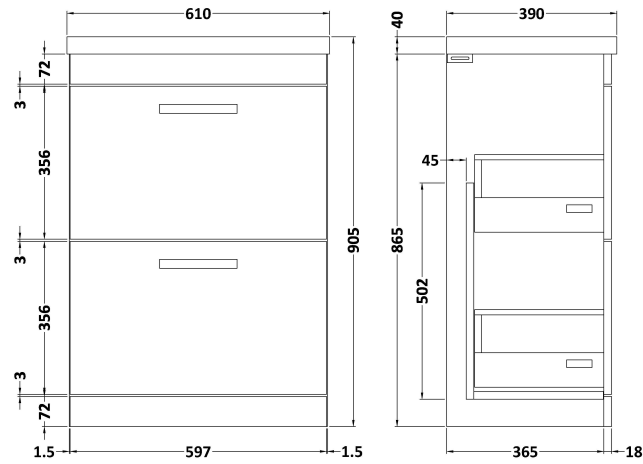

Sales Code: ATH029A

Description: 600 Fs 2-Drawer Vanity & Basin 1

Packaging Details

Barcode: 5055275899489

Sales Code: MOC133

Description: 600 Floor Standing 2-Drawer Basin Unit

Product Dimensions

Height (mm):	865
Width (mm):	600
Depth (mm):	383
Nett Weight (kg):	26

Packaging Dimensions

Height (mm):	885
Width (mm):	620
Depth (mm):	405
Gross Weight (kg):	26.5

Packaging Data

Box Colour:	Brown Cardboard Box
Box Qty:	1
Label Size:	100 x 50
Label Colour:	White Label
Label Qty:	2

Sales Code: NVM013

Description: 600 Mid-Edged Basin 1 Th

Product Dimensions

Height (mm):	180
Width (mm):	610
Depth (mm):	390
Nett Weight (kg):	11

Packaging Dimensions

Height (mm):	200
Width (mm):	410
Depth (mm):	630
Gross Weight (kg):	11

Packaging Data

Box Colour:	Brown Cardboard Box - Printed
Box Qty:	1
Label Size:	100 x 50
Label Colour:	White Label
Label Qty:	2

Outer Box Dimensions (If Applicable)

Height (mm):	
Width (mm):	
Depth (mm):	
Gross Weight (kg):	
Barcode:	5055369043415