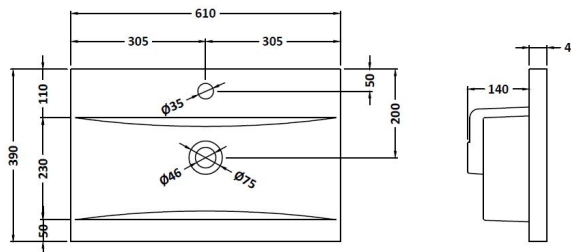

Packaging Dimensions

Height (mm):	885
Width (mm):	620
Depth (mm):	405
Gross Weight (kg):	26.5

Packaging Data

Box Colour:	Brown Cardboard Box
Box Qty:	1
Label Size:	100 x 50
Label Colour:	White Label
Label Qty:	2

Outer Box Dimensions (If Applicable)

Height (mm):	
Width (mm):	
Depth (mm):	
Gross Weight (kg):	
Barcode:	5055275828496

Product Details

Country of Origin:	United Kingdom
Fitting Instruction:	No
CE & UKCA:	N/A
FSC Certified Materials:	Yes
Colour:	Driftwood
Construction Method:	Cam & Wood Dowel
Construction Type:	Rigid
Cabinet Finish:	MFC Textured Woodgrain
Fascia Finish:	MFC Textured Woodgrain
Cabinet Thickness (mm):	18
Fascia Thickness (mm):	18
Drawer Included:	Yes
Drawer Type:	80mm High Metal S/C Inc Galler
No of Shelves:	0
Hinge Type:	Not Applicable
Hinge Included:	Not Applicable
Adjustable Legs:	No, Not Required
Fixings Included:	Yes
Handle Style:	Contemporary
Waste Shroud:	Yes
Handle Included:	Yes, Supplied
Handle Type:	D-Shape

Sales Code: NVM013

Description: 600 Mid-Edged Basin 1 Th

Product Dimensions

Height (mm):	180
Width (mm):	610
Depth (mm):	390
Nett Weight (kg):	11

Packaging Dimensions

Height (mm):	200
Width (mm):	410
Depth (mm):	630
Gross Weight (kg):	11

Packaging Data

Box Colour:	Brown Cardboard Box - Printed
Box Qty:	1
Label Size:	100 x 50
Label Colour:	White Label
Label Qty:	2

Outer Box Dimensions (If Applicable)

Height (mm):	
Width (mm):	
Depth (mm):	
Gross Weight (kg):	
Barcode:	5055369043415