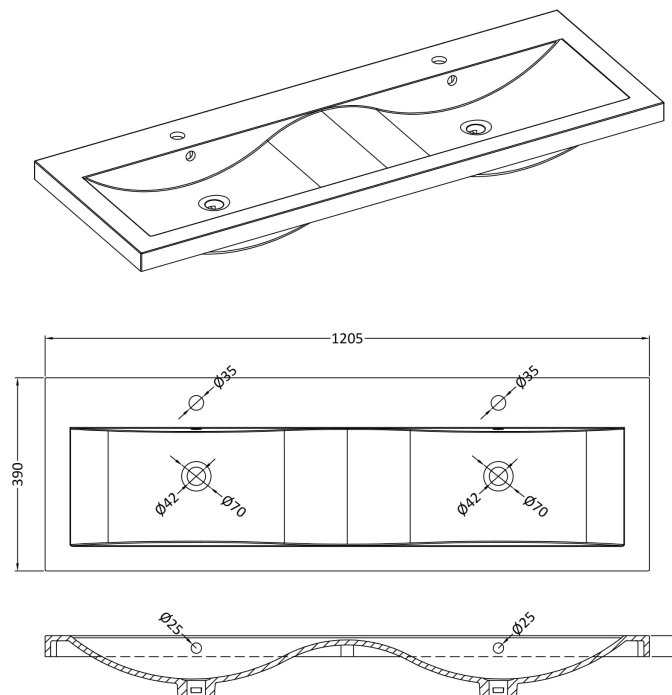

### Product Dimensions

Height (mm):	865
Width (mm):	600
Depth (mm):	383
Nett Weight (kg):	26

### Outer Box Dimensions (If Applicable)

Height (mm):	
Width (mm):	
Depth (mm):	
Gross Weight (kg):	
Barcode:	5055275828496

### Product Details

Country of Origin:	United Kingdom
Fitting Instruction:	No
CE & UKCA:	N/A
FSC Certified Materials:	Yes
Colour:	Driftwood
Construction Method:	Cam & Wood Dowel
Construction Type:	Rigid
Cabinet Finish:	MFC Textured Woodgrain
Fascia Finish:	MFC Textured Woodgrain
Cabinet Thickness (mm):	18
Fascia Thickness (mm):	18
Drawer Included:	Yes
Drawer Type:	80mm High Metal S/C Inc Galler
No of Shelves:	0
Hinge Type:	Not Applicable
Hinge Included:	Not Applicable
Adjustable Legs:	No, Not Required
Fixings Included:	Yes
Handle Style:	Contemporary
Waste Shroud:	Yes
Handle Included:	Yes, Supplied
Handle Type:	D-Shape

### Product Dimensions

Height (mm):	390
Width (mm):	1205
Depth (mm):	175
Nett Weight (kg):	27