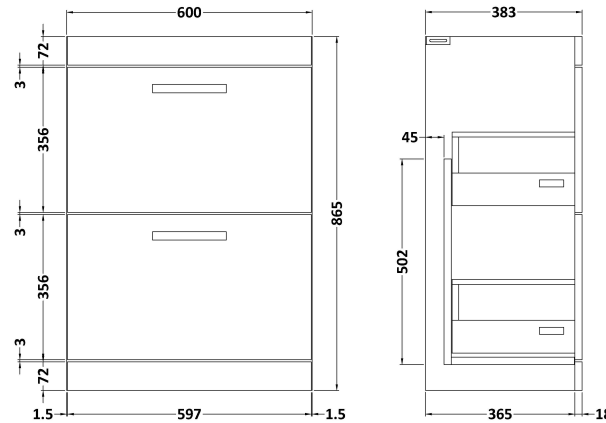

Sales Code: ATH029W

Description: 600 Fs 2-Drawer Vanity & Worktop

Packaging Details

Barcode: 5056211801559

Sales Code: MOC133

Description: 600 Floor Standing 2-Drawer Basin Unit

**Product Dimensions**

Height (mm):	865
Width (mm):	600
Depth (mm):	383
Nett Weight (kg):	26

Packaging Dimensions

Height (mm):	885
Width (mm):	620
Depth (mm):	405
Gross Weight (kg):	26.5

Packaging Data

Box Colour:	Brown Cardboard Box
Box Qty:	1
Label Size:	100 x 50
Label Colour:	White Label
Label Qty:	2

Sales Code: MWD260

Description: 600 Worktop (605X390x18mm)

Product Dimensions

Height (mm):	18
Width (mm):	605
Depth (mm):	390
Nett Weight (kg):	2.5

Packaging Dimensions

Height (mm):	25
Width (mm):	625
Depth (mm):	410
Gross Weight (kg):	2.5

Packaging Data

Box Colour:	Brown Cardboard Box
Box Qty:	1
Label Size:	50 x 100
Label Colour:	White Label
Label Qty:	2

Outer Box Dimensions (If Applicable)

Height (mm):	
Width (mm):	
Depth (mm):	
Gross Weight (kg):	
Barcode:	5055275893548