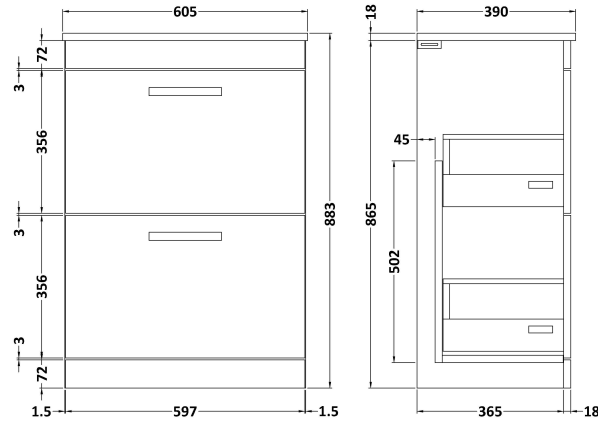

Sales Code: ATH029W

Description: 600 Fs 2-Drawer Vanity & Worktop

Packaging Details

Barcode: 5056211801559

Sales Code: MOC133

Description: 600 Floor Standing 2-Drawer Basin Unit

**Product Dimensions**

Height (mm):	865
Width (mm):	600
Depth (mm):	383
Nett Weight (kg):	26

Packaging Dimensions

Height (mm):	885
Width (mm):	620
Depth (mm):	405
Gross Weight (kg):	26.5

Packaging Data

Box Colour:	Brown Cardboard Box
Box Qty:	1
Label Size:	100 x 50
Label Colour:	White Label
Label Qty:	2

Sales Code: MWD260

Description: 600 Worktop (605X390x18mm)

Product Dimensions

Height (mm):	18
Width (mm):	605
Depth (mm):	390
Nett Weight (kg):	2.5

Packaging Dimensions

Height (mm):	25
Width (mm):	625
Depth (mm):	410
Gross Weight (kg):	2.5

Packaging Data

Box Colour:	Brown Cardboard Box
Box Qty:	1
Label Size:	50 x 100
Label Colour:	White Label
Label Qty:	2

Outer Box Dimensions (If Applicable)

Height (mm):	
Width (mm):	
Depth (mm):	
Gross Weight (kg):	
Barcode:	5055275893548