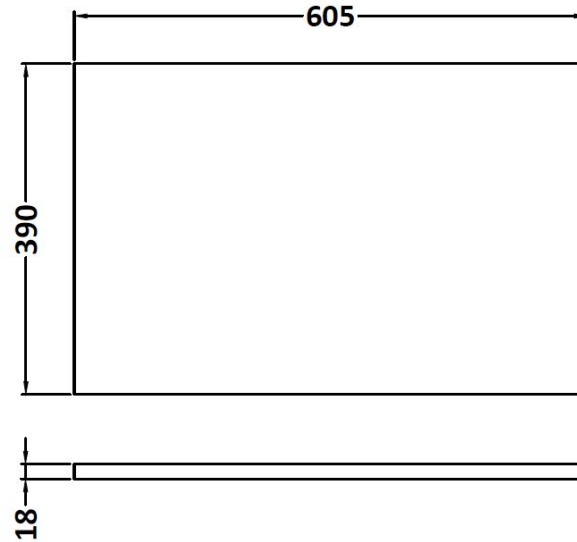

Packaging Dimensions

Height (mm):	885
Width (mm):	620
Depth (mm):	405
Gross Weight (kg):	26.5

Packaging Data

Box Colour:	Brown Cardboard Box
Box Qty:	1
Label Size:	100 x 50
Label Colour:	White Label
Label Qty:	2

Outer Box Dimensions (If Applicable)

Height (mm):	
Width (mm):	
Depth (mm):	
Gross Weight (kg):	
Barcode:	5055275828496

Product Details

Country of Origin:	United Kingdom
Fitting Instruction:	No
CE & UKCA:	N/A
FSC Certified Materials:	Yes
Colour:	Driftwood
Construction Method:	Cam & Wood Dowel
Construction Type:	Rigid
Cabinet Finish:	MFC Textured Woodgrain
Fascia Finish:	MFC Textured Woodgrain
Cabinet Thickness (mm):	18
Fascia Thickness (mm):	18
Drawer Included:	Yes
Drawer Type:	80mm High Metal S/C Inc Galler
No of Shelves:	0
Hinge Type:	Not Applicable
Hinge Included:	Not Applicable
Adjustable Legs:	No, Not Required
Fixings Included:	Yes
Handle Style:	Contemporary
Waste Shroud:	Yes
Handle Included:	Yes, Supplied
Handle Type:	D-Shape

Sales Code: MWD260

Description: 600 Worktop (605X390x18mm)

Product Dimensions

Height (mm):	18
Width (mm):	605
Depth (mm):	390
Nett Weight (kg):	2.5

Packaging Dimensions

Height (mm):	25
Width (mm):	625
Depth (mm):	410
Gross Weight (kg):	2.5

Packaging Data

Box Colour:	Brown Cardboard Box
Box Qty:	1
Label Size:	50 x 100
Label Colour:	White Label
Label Qty:	2

Outer Box Dimensions (If Applicable)

Height (mm):	
Width (mm):	
Depth (mm):	
Gross Weight (kg):	
Barcode:	5055275893548