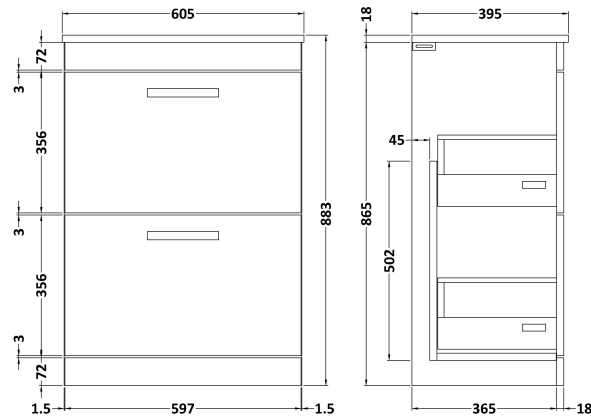

Sales Code: ATH032B

Description: 600 Fs 2-Drawer Vanity & Basin 2

Packaging Details

Barcode: 5056211800231

Sales Code: MOD533

Description: 600 Floor Standing 2-Drawer Basin Unit

Product Dimensions

Height (mm):	865
Width (mm):	600
Depth (mm):	383
Nett Weight (kg):	26

Packaging Dimensions

Height (mm):	885
Width (mm):	620
Depth (mm):	405
Gross Weight (kg):	26.5

Packaging Data

Box Colour:	Brown Cardboard Box
Box Qty:	1
Label Size:	100 x 50
Label Colour:	White Label
Label Qty:	2

Outer Box Dimensions (If Applicable)

Height (mm):	
Width (mm):	
Depth (mm):	
Gross Weight (kg):	
Barcode:	5055275825532

Product Details

Country of Origin:	United Kingdom
Fitting Instruction:	No
CE & UKCA:	N/A
FSC Certified Materials:	Yes
Colour:	Anthracite Woodgrain
Construction Method:	Cam & Wood Dowel
Construction Type:	Rigid
Cabinet Finish:	MFC Textured Woodgrain
Fascia Finish:	MFC Textured Woodgrain
Cabinet Thickness (mm):	18
Fascia Thickness (mm):	18
Drawer Included:	Yes
Drawer Type:	80mm High Metal S/C Inc Galler
No of Shelves:	0
Hinge Type:	Not Applicable
Hinge Included:	Not Applicable
Adjustable Legs:	No, Not Required
Fixings Included:	Yes
Handle Style:	Contemporary
Waste Shroud:	Yes
Handle Included:	Yes, Supplied
Handle Type:	D-Shape

Sales Code: NVM003

Description: Minimalist Basin 600mm

Product Dimensions

Height (mm):	170
Width (mm):	600
Depth (mm):	390
Nett Weight (kg):	10.76

Packaging Dimensions

Height (mm):	200
Width (mm):	400
Depth (mm):	620
Gross Weight (kg):	10.76