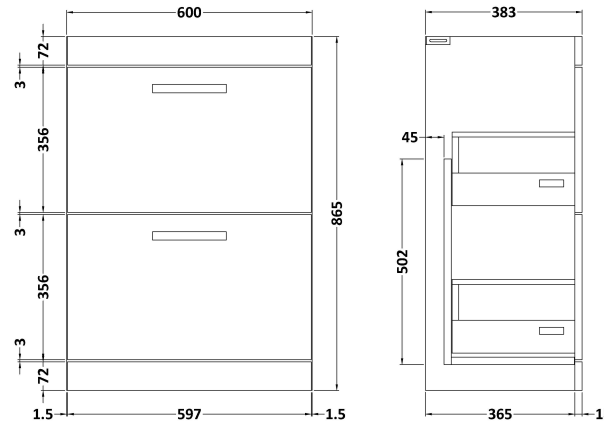

Sales Code: ATH032B

Description: 600 Fs 2-Drawer Vanity & Basin 2

Packaging Details

Barcode: 5056211800231

Sales Code: MOD533

Description: 600 Floor Standing 2-Drawer Basin Unit

Product Dimensions

Height (mm):	865
Width (mm):	600
Depth (mm):	383
Nett Weight (kg):	26

Packaging Dimensions

Height (mm):	885
Width (mm):	620
Depth (mm):	405
Gross Weight (kg):	26.5

Packaging Data

Box Colour:	Brown Cardboard Box
Box Qty:	1
Label Size:	100 x 50
Label Colour:	White Label
Label Qty:	2

Sales Code: NVM003

Description: Minimalist Basin 600mm

Product Dimensions

Height (mm):	170
Width (mm):	600
Depth (mm):	390
Nett Weight (kg):	10.76

Packaging Dimensions

Height (mm):	200
Width (mm):	400
Depth (mm):	620
Gross Weight (kg):	10.76

Packaging Data

Box Colour:	Brown Cardboard Box - Printed
Box Qty:	1
Label Size:	100 x 50
Label Colour:	White Label
Label Qty:	2

Outer Box Dimensions (If Applicable)

Height (mm):	
Width (mm):	
Depth (mm):	
Gross Weight (kg):	
Barcode:	5055146194668