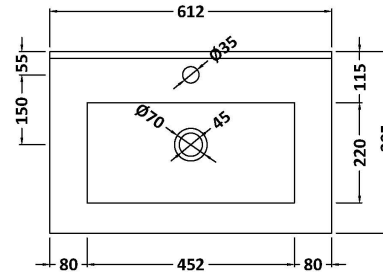

Packaging Dimensions

Height (mm):	885
Width (mm):	620
Depth (mm):	405
Gross Weight (kg):	26.5

Packaging Data

Box Colour:	Brown Cardboard Box
Box Qty:	1
Label Size:	100 x 50
Label Colour:	White Label
Label Qty:	2

Outer Box Dimensions (If Applicable)

Height (mm):	
Width (mm):	
Depth (mm):	
Gross Weight (kg):	
Barcode:	5055275825532

Product Details

Country of Origin:	United Kingdom
Fitting Instruction:	No
CE & UKCA:	N/A
FSC Certified Materials:	Yes
Colour:	Anthracite Woodgrain
Construction Method:	Cam & Wood Dowel
Construction Type:	Rigid
Cabinet Finish:	MFC Textured Woodgrain
Fascia Finish:	MFC Textured Woodgrain
Cabinet Thickness (mm):	18
Fascia Thickness (mm):	18
Drawer Included:	Yes
Drawer Type:	80mm High Metal S/C Inc Galler
No of Shelves:	0
Hinge Type:	Not Applicable
Hinge Included:	Not Applicable
Adjustable Legs:	No, Not Required
Fixings Included:	Yes
Handle Style:	Contemporary
Waste Shroud:	Yes
Handle Included:	Yes, Supplied
Handle Type:	D-Shape

Sales Code: NVM003

Description: Minimalist Basin 600mm

Product Dimensions

Height (mm):	170
Width (mm):	600
Depth (mm):	390
Nett Weight (kg):	10.76

Packaging Dimensions

Height (mm):	200
Width (mm):	400
Depth (mm):	620
Gross Weight (kg):	10.76

Packaging Data

Box Colour:	Brown Cardboard Box - Printed
Box Qty:	1
Label Size:	100 x 50
Label Colour:	White Label
Label Qty:	2

Outer Box Dimensions (If Applicable)

Height (mm):	
Width (mm):	
Depth (mm):	
Gross Weight (kg):	
Barcode:	5055146194668