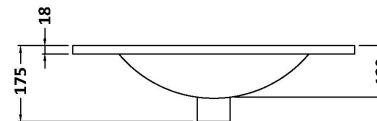

Packaging Dimensions

Height (mm):	885
Width (mm):	620
Depth (mm):	405
Gross Weight (kg):	26.5

Packaging Data

Box Colour:	Brown Cardboard Box
Box Qty:	1
Label Size:	100 x 50
Label Colour:	White Label
Label Qty:	2

Outer Box Dimensions (If Applicable)

Height (mm):	
Width (mm):	
Depth (mm):	
Gross Weight (kg):	
Barcode:	5055275825532

Product Details

Country of Origin:	United Kingdom
Fitting Instruction:	No
CE & UKCA:	N/A
FSC Certified Materials:	Yes
Colour:	Anthracite Woodgrain
Construction Method:	Cam & Wood Dowel
Construction Type:	Rigid
Cabinet Finish:	MFC Textured Woodgrain
Fascia Finish:	MFC Textured Woodgrain
Cabinet Thickness (mm):	18
Fascia Thickness (mm):	18
Drawer Included:	Yes
Drawer Type:	80mm High Metal S/C Inc Galler
No of Shelves:	0
Hinge Type:	Not Applicable
Hinge Included:	Not Applicable
Adjustable Legs:	No, Not Required
Fixings Included:	Yes
Handle Style:	Contemporary
Waste Shroud:	Yes
Handle Included:	Yes, Supplied
Handle Type:	D-Shape

Sales Code: NVM003

Description: Minimalist Basin 600mm

Product Dimensions

Height (mm):	170
Width (mm):	600
Depth (mm):	390
Nett Weight (kg):	10.76

Packaging Dimensions

Height (mm):	200
Width (mm):	400
Depth (mm):	620
Gross Weight (kg):	10.76

Packaging Data

Box Colour:	Brown Cardboard Box - Printed
Box Qty:	1
Label Size:	100 x 50
Label Colour:	White Label
Label Qty:	2

Outer Box Dimensions (If Applicable)

Height (mm):	
Width (mm):	
Depth (mm):	
Gross Weight (kg):	
Barcode:	5055146194668