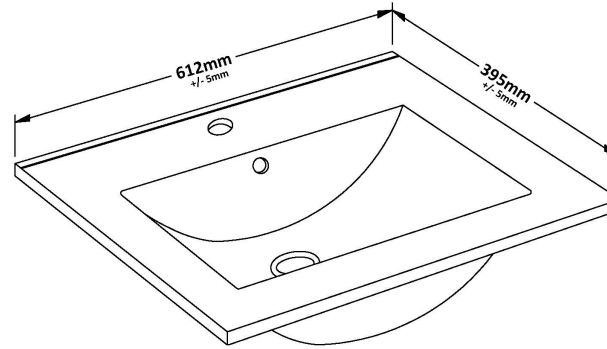

Packaging Dimensions

Height (mm):	885
Width (mm):	620
Depth (mm):	405
Gross Weight (kg):	26.5

Packaging Data

Box Colour:	Brown Cardboard Box
Box Qty:	1
Label Size:	100 x 50
Label Colour:	White Label
Label Qty:	2

Outer Box Dimensions (If Applicable)

Height (mm):	
Width (mm):	
Depth (mm):	
Gross Weight (kg):	
Barcode:	5055275825532

Product Details

Country of Origin:	United Kingdom
Fitting Instruction:	No
CE & UKCA:	N/A
FSC Certified Materials:	Yes
Colour:	Anthracite Woodgrain
Construction Method:	Cam & Wood Dowel
Construction Type:	Rigid
Cabinet Finish:	MFC Textured Woodgrain
Fascia Finish:	MFC Textured Woodgrain
Cabinet Thickness (mm):	18
Fascia Thickness (mm):	18
Drawer Included:	Yes
Drawer Type:	80mm High Metal S/C Inc Galler
No of Shelves:	0
Hinge Type:	Not Applicable
Hinge Included:	Not Applicable
Adjustable Legs:	No, Not Required
Fixings Included:	Yes
Handle Style:	Contemporary
Waste Shroud:	Yes
Handle Included:	Yes, Supplied
Handle Type:	D-Shape

Sales Code: NVM003

Description: Minimalist Basin 600mm

Product Dimensions

Height (mm):	170
Width (mm):	600
Depth (mm):	390
Nett Weight (kg):	10.76

Packaging Dimensions

Height (mm):	200
Width (mm):	400
Depth (mm):	620
Gross Weight (kg):	10.76

Packaging Data

Box Colour:	Brown Cardboard Box - Printed
Box Qty:	1
Label Size:	100 x 50
Label Colour:	White Label
Label Qty:	2

Outer Box Dimensions (If Applicable)

Height (mm):	
Width (mm):	
Depth (mm):	
Gross Weight (kg):	
Barcode:	5055146194668