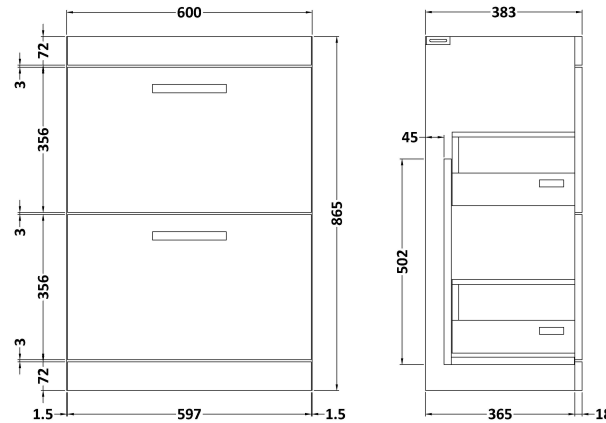

### Product Dimensions

Height (mm):	865
Width (mm):	600
Depth (mm):	383
Nett Weight (kg):	26

### Packaging Dimensions

Height (mm):	885
Width (mm):	620
Depth (mm):	405
Gross Weight (kg):	26.5

### Product Dimensions

Height (mm):	160
Width (mm):	610
Depth (mm):	440
Nett Weight (kg):	11

### Packaging Dimensions

Height (mm):	190
Width (mm):	630
Depth (mm):	415
Gross Weight (kg):	11.5