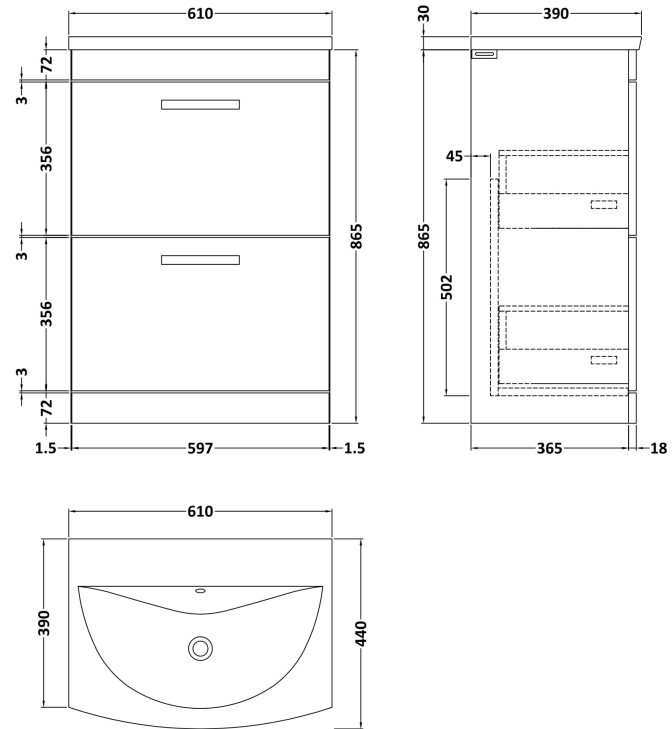

Sales Code: ATH032G

Description: 600 Fs 2-Drawer Vanity & Basin 4

Packaging Details

Barcode: 5056462621814