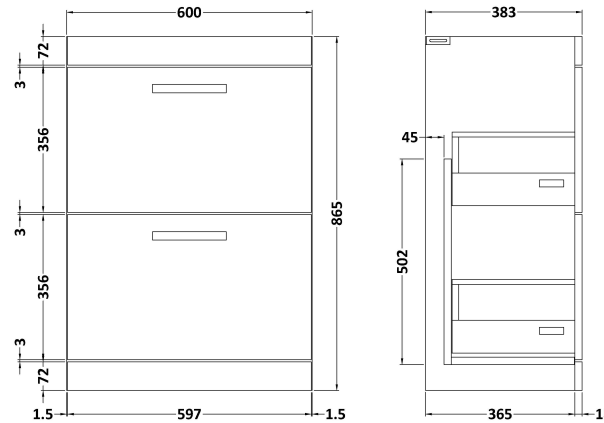

Sales Code: ATH032W

Description: 600 Fs 2-Drawer Vanity & Worktop

Packaging Details

Barcode: 5056211801573

Sales Code: MOD533

Description: 600 Floor Standing 2-Drawer Basin Unit

Product Dimensions

Height (mm):	865
Width (mm):	600
Depth (mm):	383
Nett Weight (kg):	26

Packaging Dimensions

Height (mm):	885
Width (mm):	620
Depth (mm):	405
Gross Weight (kg):	26.5

Packaging Data

Box Colour:	Brown Cardboard Box
Box Qty:	1
Label Size:	100 x 50
Label Colour:	White Label
Label Qty:	2

Sales Code: MWD560

Description: 600 Worktop (605X390x18mm)

Product Dimensions

Height (mm):	18
Width (mm):	605
Depth (mm):	390
Nett Weight (kg):	2.5

Packaging Dimensions

Height (mm):	25
Width (mm):	625
Depth (mm):	410
Gross Weight (kg):	3

Packaging Data

Box Colour:	Brown Cardboard Box
Box Qty:	1
Label Size:	50 x 100
Label Colour:	White Label
Label Qty:	2

Outer Box Dimensions (If Applicable)

Height (mm):	
Width (mm):	
Depth (mm):	
Gross Weight (kg):	
Barcode:	5055275826300