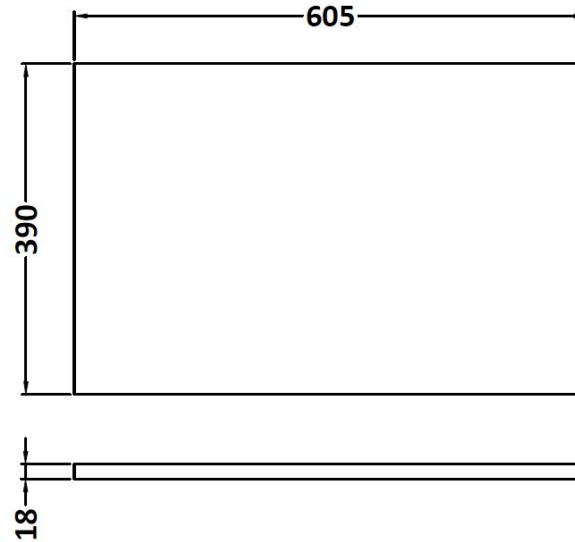

Packaging Dimensions

Height (mm):	885
Width (mm):	620
Depth (mm):	405
Gross Weight (kg):	26.5

Packaging Data

Box Colour:	Brown Cardboard Box
Box Qty:	1
Label Size:	100 x 50
Label Colour:	White Label
Label Qty:	2

Outer Box Dimensions (If Applicable)

Height (mm):	
Width (mm):	
Depth (mm):	
Gross Weight (kg):	
Barcode:	5055275825532

Product Details

Country of Origin:	United Kingdom
Fitting Instruction:	No
CE & UKCA:	N/A
FSC Certified Materials:	Yes
Colour:	Anthracite Woodgrain
Construction Method:	Cam & Wood Dowel
Construction Type:	Rigid
Cabinet Finish:	MFC Textured Woodgrain
Fascia Finish:	MFC Textured Woodgrain
Cabinet Thickness (mm):	18
Fascia Thickness (mm):	18
Drawer Included:	Yes
Drawer Type:	80mm High Metal S/C Inc Galler
No of Shelves:	0
Hinge Type:	Not Applicable
Hinge Included:	Not Applicable
Adjustable Legs:	No, Not Required
Fixings Included:	Yes
Handle Style:	Contemporary
Waste Shroud:	Yes
Handle Included:	Yes, Supplied
Handle Type:	D-Shape

Sales Code: MWD560

Description: 600 Worktop (605X390x18mm)

Product Dimensions

Height (mm):	18
Width (mm):	605
Depth (mm):	390
Nett Weight (kg):	2.5

Packaging Dimensions

Height (mm):	25
Width (mm):	625
Depth (mm):	410
Gross Weight (kg):	3

Packaging Data

Box Colour:	Brown Cardboard Box
Box Qty:	1
Label Size:	50 x 100
Label Colour:	White Label
Label Qty:	2

Outer Box Dimensions (If Applicable)

Height (mm):	
Width (mm):	
Depth (mm):	
Gross Weight (kg):	
Barcode:	5055275826300