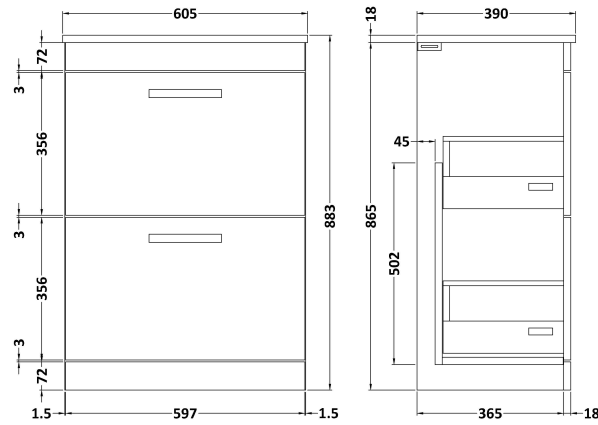

Sales Code: ATH032W

Description: 600 Fs 2-Drawer Vanity & Worktop

Packaging Details

Barcode: 5056211801573

Sales Code: MOD533

Description: 600 Floor Standing 2-Drawer Basin Unit

Product Dimensions

Height (mm):	865
Width (mm):	600
Depth (mm):	383
Nett Weight (kg):	26

Packaging Dimensions

Height (mm):	885
Width (mm):	620
Depth (mm):	405
Gross Weight (kg):	26.5

Packaging Data

Box Colour:	Brown Cardboard Box
Box Qty:	1
Label Size:	100 x 50
Label Colour:	White Label
Label Qty:	2

Sales Code: MWD560

Description: 600 Worktop (605X390x18mm)

Product Dimensions

Height (mm):	18
Width (mm):	605
Depth (mm):	390
Nett Weight (kg):	2.5

Packaging Dimensions

Height (mm):	25
Width (mm):	625
Depth (mm):	410
Gross Weight (kg):	3

Packaging Data

Box Colour:	Brown Cardboard Box
Box Qty:	1
Label Size:	50 x 100
Label Colour:	White Label
Label Qty:	2

Outer Box Dimensions (If Applicable)

Height (mm):	
Width (mm):	
Depth (mm):	
Gross Weight (kg):	
Barcode:	5055275826300