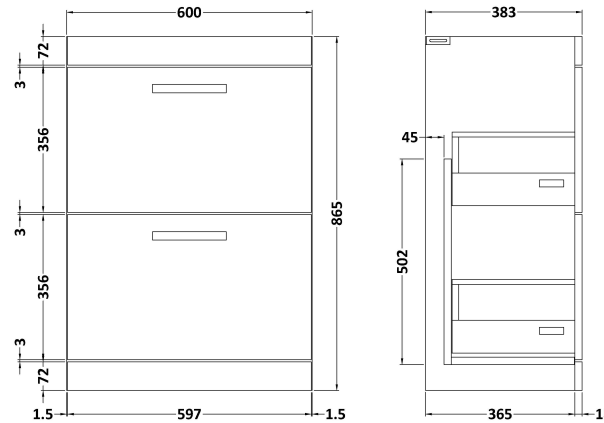

Sales Code: ATH033A

Description: 600 Fs 2-Drawer Vanity & Basin 1

Packaging Details

Barcode: 5055275899526

Sales Code: MOD633

Description: 600 Floor Standing 2-Drawer Basin Unit

Product Dimensions

Height (mm):	865
Width (mm):	600
Depth (mm):	383
Nett Weight (kg):	26

Packaging Dimensions

Height (mm):	885
Width (mm):	620
Depth (mm):	405
Gross Weight (kg):	26.5

Packaging Data

Box Colour:	Brown Cardboard Box
Box Qty:	1
Label Size:	100 x 50
Label Colour:	White Label
Label Qty:	2

Sales Code: NVM013

Description: 600 Mid-Edged Basin 1 Th

Product Dimensions

Height (mm):	180
Width (mm):	610
Depth (mm):	390
Nett Weight (kg):	11

Packaging Dimensions

Height (mm):	200
Width (mm):	410
Depth (mm):	630
Gross Weight (kg):	11

Packaging Data

Box Colour:	Brown Cardboard Box - Printed
Box Qty:	1
Label Size:	100 x 50
Label Colour:	White Label
Label Qty:	2

Outer Box Dimensions (If Applicable)

Height (mm):	
Width (mm):	
Depth (mm):	
Gross Weight (kg):	
Barcode:	5055369043415