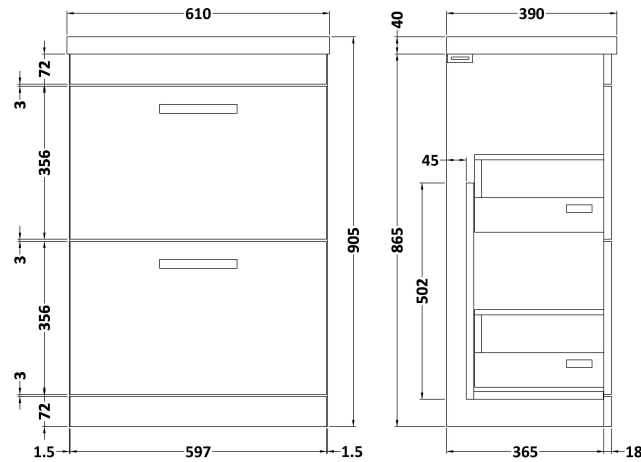

Sales Code: ATH033A

Description: 600 Fs 2-Drawer Vanity & Basin 1

Packaging Details

Barcode: 5055275899526

Sales Code: MOD633

Description: 600 Floor Standing 2-Drawer Basin Unit

Product Dimensions

Height (mm):	865
Width (mm):	600
Depth (mm):	383
Nett Weight (kg):	26

Packaging Dimensions

Height (mm):	885
Width (mm):	620
Depth (mm):	405
Gross Weight (kg):	26.5

Packaging Data

Box Colour:	Brown Cardboard Box
Box Qty:	1
Label Size:	100 x 50
Label Colour:	White Label
Label Qty:	2

Sales Code: NVM013

Description: 600 Mid-Edged Basin 1 Th

Product Dimensions

Height (mm):	180
Width (mm):	610
Depth (mm):	390
Nett Weight (kg):	11

Packaging Dimensions

Height (mm):	200
Width (mm):	410
Depth (mm):	630
Gross Weight (kg):	11

Packaging Data

Box Colour:	Brown Cardboard Box - Printed
Box Qty:	1
Label Size:	100 x 50
Label Colour:	White Label
Label Qty:	2

Outer Box Dimensions (If Applicable)

Height (mm):	
Width (mm):	
Depth (mm):	
Gross Weight (kg):	
Barcode:	5055369043415