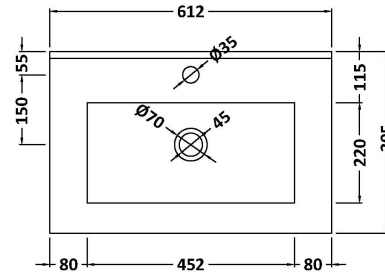

Packaging Dimensions

Height (mm):	885
Width (mm):	620
Depth (mm):	405
Gross Weight (kg):	26.5

Packaging Data

Box Colour:	Brown Cardboard Box
Box Qty:	1
Label Size:	100 x 50
Label Colour:	White Label
Label Qty:	2

Outer Box Dimensions (If Applicable)

Height (mm):	
Width (mm):	
Depth (mm):	
Gross Weight (kg):	
Barcode:	5055275825549

Product Details

Country of Origin:	United Kingdom
Fitting Instruction:	No
CE & UKCA:	N/A
FSC Certified Materials:	Yes
Colour:	Black Woodgrain
Construction Method:	Cam & Wood Dowel
Construction Type:	Rigid
Cabinet Finish:	MFC Textured Woodgrain
Fascia Finish:	MFC Textured Woodgrain
Cabinet Thickness (mm):	18
Fascia Thickness (mm):	18
Drawer Included:	Yes
Drawer Type:	80mm High Metal S/C Inc Galler
No of Shelves:	0
Hinge Type:	Not Applicable
Hinge Included:	Not Applicable
Adjustable Legs:	No, Not Required
Fixings Included:	Yes
Handle Style:	Contemporary
Waste Shroud:	Yes
Handle Included:	Yes, Supplied
Handle Type:	D-Shape

Sales Code: NVM003

Description: Minimalist Basin 600mm

Product Dimensions

Height (mm):	170
Width (mm):	600
Depth (mm):	390
Nett Weight (kg):	10.76

Packaging Dimensions

Height (mm):	200
Width (mm):	400
Depth (mm):	620
Gross Weight (kg):	10.76

Packaging Data

Box Colour:	Brown Cardboard Box - Printed
Box Qty:	1
Label Size:	100 x 50
Label Colour:	White Label
Label Qty:	2

Outer Box Dimensions (If Applicable)

Height (mm):	
Width (mm):	
Depth (mm):	
Gross Weight (kg):	
Barcode:	5055146194668