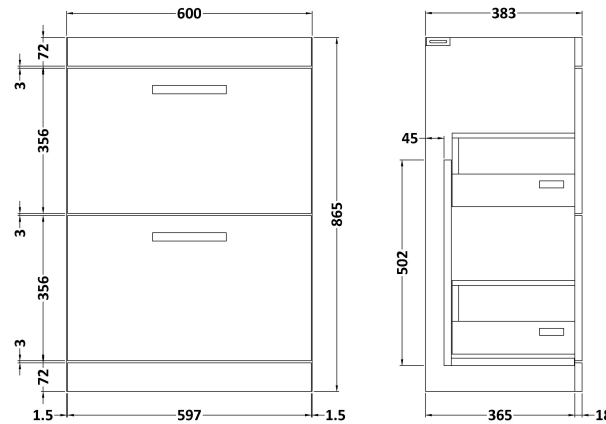

Sales Code: ATH033B

Description: 600 Fs 2-Drawer Vanity & Basin 2

Packaging Details

Barcode: 5056211800248

Sales Code: MOD633

Description: 600 Floor Standing 2-Drawer Basin Unit

Product Dimensions

Height (mm):	865
Width (mm):	600
Depth (mm):	383
Nett Weight (kg):	26

Packaging Dimensions

Height (mm):	885
Width (mm):	620
Depth (mm):	405
Gross Weight (kg):	26.5

Packaging Data

Box Colour:	Brown Cardboard Box
Box Qty:	1
Label Size:	100 x 50
Label Colour:	White Label
Label Qty:	2

Sales Code: NVM003

Description: Minimalist Basin 600mm

Product Dimensions

Height (mm):	170
Width (mm):	600
Depth (mm):	390
Nett Weight (kg):	10.76

Packaging Dimensions

Height (mm):	200
Width (mm):	400
Depth (mm):	620
Gross Weight (kg):	10.76

Packaging Data

Box Colour:	Brown Cardboard Box - Printed
Box Qty:	1
Label Size:	100 x 50
Label Colour:	White Label
Label Qty:	2

Outer Box Dimensions (If Applicable)

Height (mm):	
Width (mm):	
Depth (mm):	
Gross Weight (kg):	
Barcode:	5055146194668