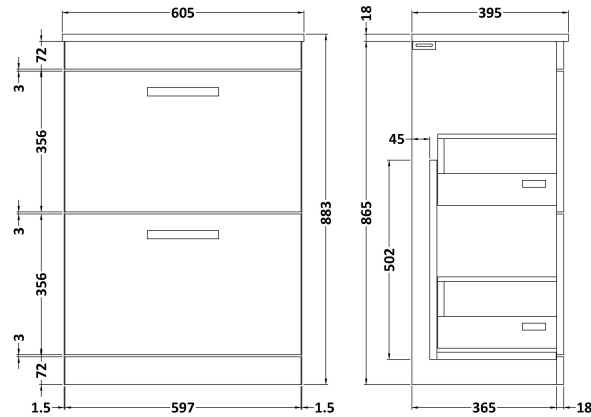

Sales Code: ATH033B

Description: 600 Fs 2-Drawer Vanity & Basin 2

Packaging Details

Barcode: 5056211800248

Sales Code: MOD633

Description: 600 Floor Standing 2-Drawer Basin Unit

Product Dimensions

Height (mm):	865
Width (mm):	600
Depth (mm):	383
Nett Weight (kg):	26

Packaging Dimensions

Height (mm):	885
Width (mm):	620
Depth (mm):	405
Gross Weight (kg):	26.5

Packaging Data

Box Colour:	Brown Cardboard Box
Box Qty:	1
Label Size:	100 x 50
Label Colour:	White Label
Label Qty:	2

Outer Box Dimensions (If Applicable)

Height (mm):	
Width (mm):	
Depth (mm):	
Gross Weight (kg):	
Barcode:	5055275825549

Product Details

Country of Origin:	United Kingdom
Fitting Instruction:	No
CE & UKCA:	N/A
FSC Certified Materials:	Yes
Colour:	Black Woodgrain
Construction Method:	Cam & Wood Dowel
Construction Type:	Rigid
Cabinet Finish:	MFC Textured Woodgrain
Fascia Finish:	MFC Textured Woodgrain
Cabinet Thickness (mm):	18
Fascia Thickness (mm):	18
Drawer Included:	Yes
Drawer Type:	80mm High Metal S/C Inc Galler
No of Shelves:	0
Hinge Type:	Not Applicable
Hinge Included:	Not Applicable
Adjustable Legs:	No, Not Required
Fixings Included:	Yes
Handle Style:	Contemporary
Waste Shroud:	Yes
Handle Included:	Yes, Supplied
Handle Type:	D-Shape

Sales Code: NVM003

Description: Minimalist Basin 600mm

Product Dimensions

Height (mm):	170
Width (mm):	600
Depth (mm):	390
Nett Weight (kg):	10.76

Packaging Dimensions

Height (mm):	200
Width (mm):	400
Depth (mm):	620
Gross Weight (kg):	10.76