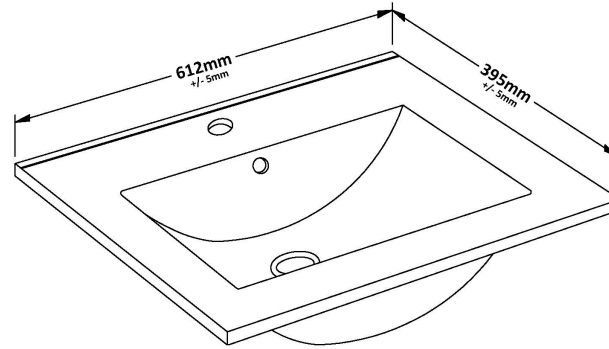

Packaging Dimensions

Height (mm):	885
Width (mm):	620
Depth (mm):	405
Gross Weight (kg):	26.5

Packaging Data

Box Colour:	Brown Cardboard Box
Box Qty:	1
Label Size:	100 x 50
Label Colour:	White Label
Label Qty:	2

Outer Box Dimensions (If Applicable)

Height (mm):	
Width (mm):	
Depth (mm):	
Gross Weight (kg):	
Barcode:	5055275825549

Product Details

Country of Origin:	United Kingdom
Fitting Instruction:	No
CE & UKCA:	N/A
FSC Certified Materials:	Yes
Colour:	Black Woodgrain
Construction Method:	Cam & Wood Dowel
Construction Type:	Rigid
Cabinet Finish:	MFC Textured Woodgrain
Fascia Finish:	MFC Textured Woodgrain
Cabinet Thickness (mm):	18
Fascia Thickness (mm):	18
Drawer Included:	Yes
Drawer Type:	80mm High Metal S/C Inc Galler
No of Shelves:	0
Hinge Type:	Not Applicable
Hinge Included:	Not Applicable
Adjustable Legs:	No, Not Required
Fixings Included:	Yes
Handle Style:	Contemporary
Waste Shroud:	Yes
Handle Included:	Yes, Supplied
Handle Type:	D-Shape

Sales Code: NVM003

Description: Minimalist Basin 600mm

Product Dimensions

Height (mm):	170
Width (mm):	600
Depth (mm):	390
Nett Weight (kg):	10.76

Packaging Dimensions

Height (mm):	200
Width (mm):	400
Depth (mm):	620
Gross Weight (kg):	10.76

Packaging Data

Box Colour:	Brown Cardboard Box - Printed
Box Qty:	1
Label Size:	100 x 50
Label Colour:	White Label
Label Qty:	2

Outer Box Dimensions (If Applicable)

Height (mm):	
Width (mm):	
Depth (mm):	
Gross Weight (kg):	
Barcode:	5055146194668