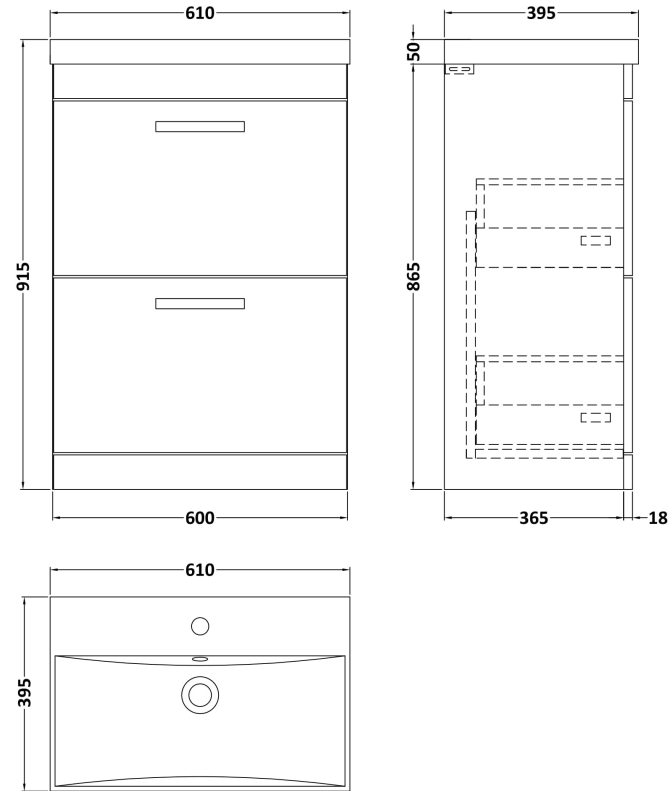

Sales Code: ATH033D

Description: 600 Fs 2-Drawer Vanity & Basin 3

Packaging Details

Barcode: 5056211863984

Sales Code: MOD633

Description: 600 Floor Standing 2-Drawer Basin Unit

Product Dimensions

Height (mm):	865
Width (mm):	600
Depth (mm):	383
Nett Weight (kg):	26

Packaging Dimensions

Height (mm):	885
Width (mm):	620
Depth (mm):	405
Gross Weight (kg):	26.5

Packaging Data

Box Colour:	Brown Cardboard Box
Box Qty:	1
Label Size:	100 x 50
Label Colour:	White Label
Label Qty:	2

Outer Box Dimensions (If Applicable)

Height (mm):	
Width (mm):	
Depth (mm):	
Gross Weight (kg):	
Barcode:	5055275825549

Product Details

Country of Origin:	United Kingdom
Fitting Instruction:	No
CE & UKCA:	N/A
FSC Certified Materials:	Yes
Colour:	Black Woodgrain
Construction Method:	Cam & Wood Dowel
Construction Type:	Rigid
Cabinet Finish:	MFC Textured Woodgrain
Fascia Finish:	MFC Textured Woodgrain
Cabinet Thickness (mm):	18
Fascia Thickness (mm):	18
Drawer Included:	Yes
Drawer Type:	80mm High Metal S/C Inc Galler
No of Shelves:	0
Hinge Type:	Not Applicable
Hinge Included:	Not Applicable
Adjustable Legs:	No, Not Required
Fixings Included:	Yes
Handle Style:	Contemporary
Waste Shroud:	Yes
Handle Included:	Yes, Supplied
Handle Type:	D-Shape

Sales Code: NVM033

Description: 600 Thin Edged Basin 1Th

Product Dimensions

Height (mm):	170
Width (mm):	610
Depth (mm):	395
Nett Weight (kg):	11

Packaging Dimensions

Height (mm):	190
Width (mm):	630
Depth (mm):	415
Gross Weight (kg):	11.5