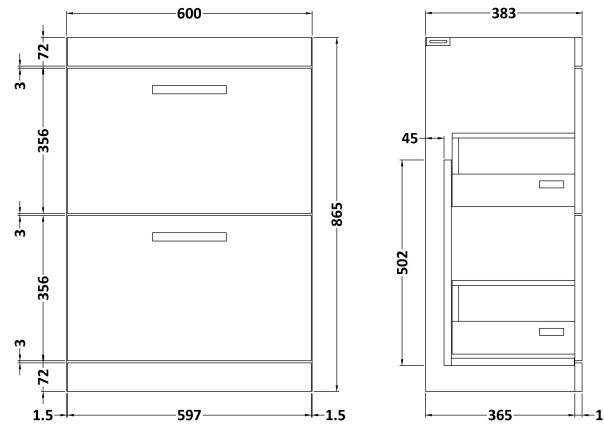

Sales Code: ATH033D

Description: 600 Fs 2-Drawer Vanity & Basin 3

Packaging Details

Barcode: 5056211863984

Sales Code: MOD633

Description: 600 Floor Standing 2-Drawer Basin Unit

Product Dimensions

Height (mm):	865
Width (mm):	600
Depth (mm):	383
Nett Weight (kg):	26

Packaging Dimensions

Height (mm):	885
Width (mm):	620
Depth (mm):	405
Gross Weight (kg):	26.5

Packaging Data

Box Colour:	Brown Cardboard Box
Box Qty:	1
Label Size:	100 x 50
Label Colour:	White Label
Label Qty:	2

Sales Code: NVM033

Description: 600 Thin Edged Basin 1Th

Product Dimensions

Height (mm):	170
Width (mm):	610
Depth (mm):	395
Nett Weight (kg):	11

Packaging Dimensions

Height (mm):	190
Width (mm):	630
Depth (mm):	415
Gross Weight (kg):	11.5

Packaging Data

Box Colour:	Brown Cardboard Box - Printed
Box Qty:	1
Label Size:	100 x 50
Label Colour:	White Label
Label Qty:	2

Outer Box Dimensions (If Applicable)

Height (mm):	
Width (mm):	
Depth (mm):	
Gross Weight (kg):	
Barcode:	5056211853428