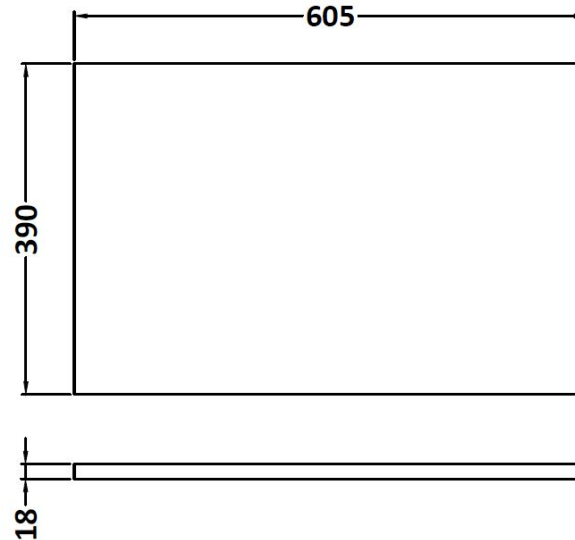

### Product Dimensions

Height (mm):	865
Width (mm):	600
Depth (mm):	383
Nett Weight (kg):	26

### Packaging Dimensions

Height (mm):	885
Width (mm):	620
Depth (mm):	405
Gross Weight (kg):	26.5

### Outer Box Dimensions (If Applicable)

Height (mm):	
Width (mm):	
Depth (mm):	
Gross Weight (kg):	
Barcode:	5055275825549

### Product Dimensions

Height (mm):	18
Width (mm):	605
Depth (mm):	390
Nett Weight (kg):	2.5