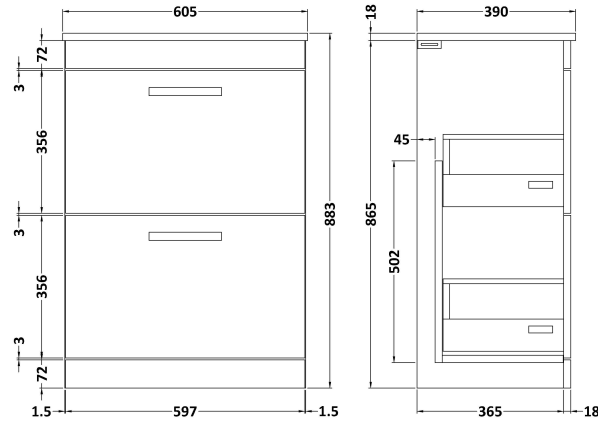

Sales Code: ATH033W

Description: 600 Fs 2-Drawer Vanity & Worktop

Packaging Details

Barcode: 5056211801580