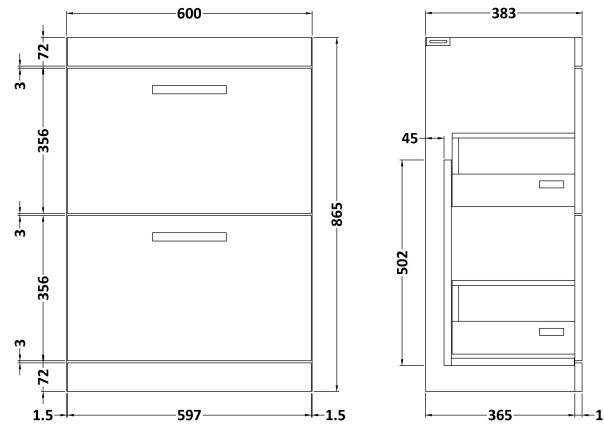

### Product Dimensions

Height (mm):	865
Width (mm):	600
Depth (mm):	383
Nett Weight (kg):	26

### Packaging Dimensions

Height (mm):	885
Width (mm):	620
Depth (mm):	405
Gross Weight (kg):	26.5

### Product Dimensions

Height (mm):	18
Width (mm):	605
Depth (mm):	390
Nett Weight (kg):	2.5

### Packaging Dimensions

Height (mm):	25
Width (mm):	625
Depth (mm):	410
Gross Weight (kg):	3