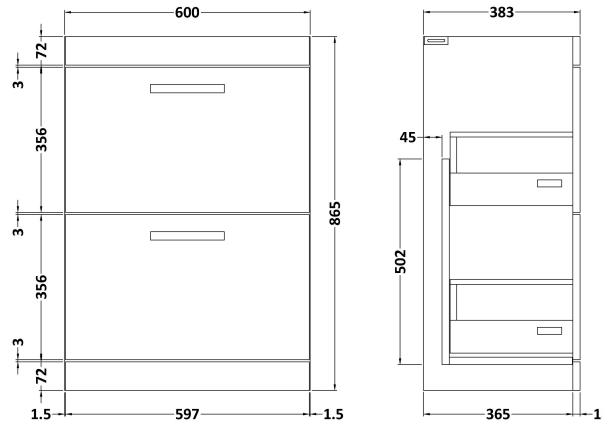

Sales Code: ATH034A

Description: 600 Fs 2-Drawer Vanity & Basin 1

Packaging Details

Barcode: 5055275899533

Sales Code: MOE133

Description: 600 Floor Standing 2-Drawer Basin Unit

Product Dimensions

Height (mm):	865
Width (mm):	600
Depth (mm):	383
Nett Weight (kg):	26

Packaging Dimensions

Height (mm):	885
Width (mm):	620
Depth (mm):	405
Gross Weight (kg):	26.5

Packaging Data

Box Colour:	Brown Cardboard Box - Printed
Box Qty:	0
Label Size:	0 x 0
Label Colour:	White Label
Label Qty:	2

Sales Code: NVM013

Description: 600 Mid-Edged Basin 1 Th

Product Dimensions

Height (mm):	180
Width (mm):	610
Depth (mm):	390
Nett Weight (kg):	11

Packaging Dimensions

Height (mm):	200
Width (mm):	410
Depth (mm):	630
Gross Weight (kg):	11

Packaging Data

Box Colour:	Brown Cardboard Box - Printed
Box Qty:	1
Label Size:	100 x 50
Label Colour:	White Label
Label Qty:	2

Outer Box Dimensions (If Applicable)

Height (mm):	
Width (mm):	
Depth (mm):	
Gross Weight (kg):	
Barcode:	5055369043415