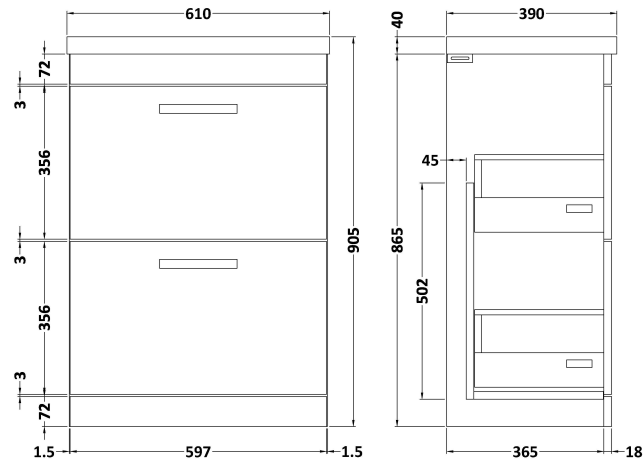

Sales Code: ATH034A

Description: 600 Fs 2-Drawer Vanity & Basin 1

Packaging Details

Barcode: 5055275899533

Sales Code: MOE133

Description: 600 Floor Standing 2-Drawer Basin Unit

Product Dimensions

Height (mm):	865
Width (mm):	600
Depth (mm):	383
Nett Weight (kg):	26

Packaging Dimensions

Height (mm):	885
Width (mm):	620
Depth (mm):	405
Gross Weight (kg):	26.5

Packaging Data

Box Colour:	Brown Cardboard Box - Printed
Box Qty:	0
Label Size:	0 x 0
Label Colour:	White Label
Label Qty:	2

Sales Code: NVM013

Description: 600 Mid-Edged Basin 1 Th

Product Dimensions

Height (mm):	180
Width (mm):	610
Depth (mm):	390
Nett Weight (kg):	11

Packaging Dimensions

Height (mm):	200
Width (mm):	410
Depth (mm):	630
Gross Weight (kg):	11

Packaging Data

Box Colour:	Brown Cardboard Box - Printed
Box Qty:	1
Label Size:	100 x 50
Label Colour:	White Label
Label Qty:	2

Outer Box Dimensions (If Applicable)

Height (mm):	
Width (mm):	
Depth (mm):	
Gross Weight (kg):	
Barcode:	5055369043415