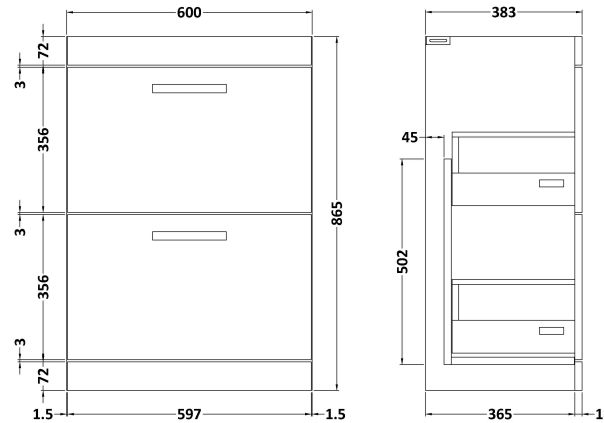

### Product Dimensions

Height (mm):	865
Width (mm):	600
Depth (mm):	383
Nett Weight (kg):	30.5

### Packaging Dimensions

Height (mm):	885
Width (mm):	620
Depth (mm):	405
Gross Weight (kg):	30.5

### Product Dimensions

Height (mm):	180
Width (mm):	610
Depth (mm):	390
Nett Weight (kg):	11

### Packaging Dimensions

Height (mm):	200
Width (mm):	410
Depth (mm):	630
Gross Weight (kg):	11