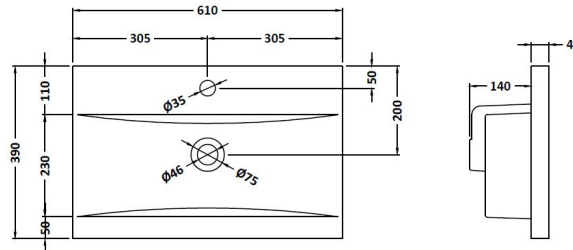

### Product Dimensions

Height (mm):	865
Width (mm):	600
Depth (mm):	383
Nett Weight (kg):	30.5

### Packaging Dimensions

Height (mm):	885
Width (mm):	620
Depth (mm):	405
Gross Weight (kg):	30.5

### Outer Box Dimensions (If Applicable)

Height (mm):	
Width (mm):	
Depth (mm):	
Gross Weight (kg):	
Barcode:	5055275880456

### Product Dimensions

Height (mm):	180
Width (mm):	610
Depth (mm):	390
Nett Weight (kg):	11