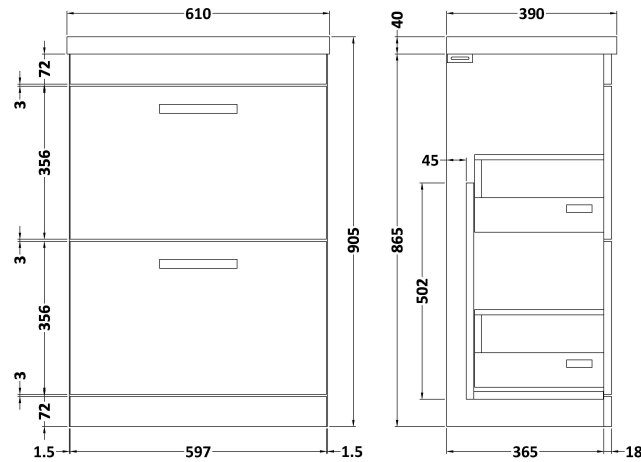

Sales Code: ATH035A

Description: 600 Fs 2-Drawer Vanity & Basin 1

Packaging Details

Barcode: 5055275899540