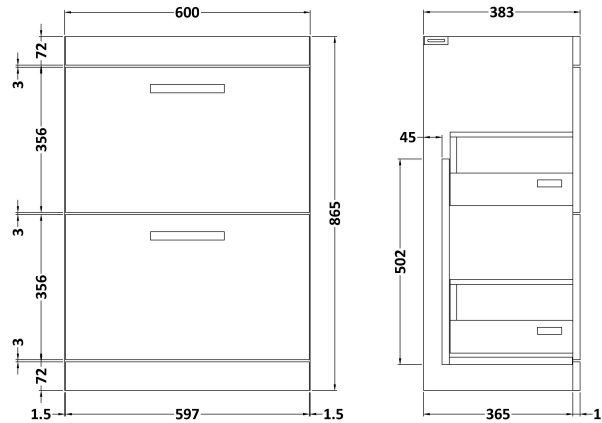

Sales Code: ATH035B

Description: 600 Fs 2-Drawer Vanity & Basin 2

Packaging Details

Barcode: 5056211800262

Sales Code: MOC533

Description: 600 Floor Standing 2-Drawer Basin Unit

Product Dimensions

Height (mm):	865
Width (mm):	600
Depth (mm):	383
Nett Weight (kg):	30.5

Packaging Dimensions

Height (mm):	885
Width (mm):	620
Depth (mm):	405
Gross Weight (kg):	30.5

Packaging Data

Box Colour:	Brown Cardboard Box
Box Qty:	1
Label Size:	100 x 50
Label Colour:	White Label
Label Qty:	2

Sales Code: NVM003

Description: Minimalist Basin 600mm

Product Dimensions

Height (mm):	170
Width (mm):	600
Depth (mm):	390
Nett Weight (kg):	10.76

Packaging Dimensions

Height (mm):	200
Width (mm):	400
Depth (mm):	620
Gross Weight (kg):	10.76

Packaging Data

Box Colour:	Brown Cardboard Box - Printed
Box Qty:	1
Label Size:	100 x 50
Label Colour:	White Label
Label Qty:	2

Outer Box Dimensions (If Applicable)

Height (mm):	
Width (mm):	
Depth (mm):	
Gross Weight (kg):	
Barcode:	5055146194668