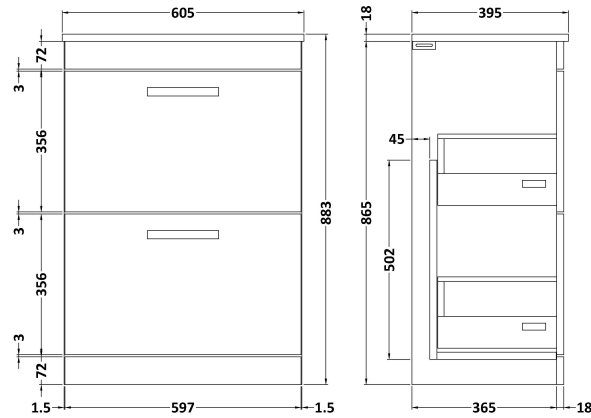

Sales Code: ATH035B

Description: 600 Fs 2-Drawer Vanity & Basin 2

Packaging Details

Barcode: 5056211800262

Sales Code: MOC533

Description: 600 Floor Standing 2-Drawer Basin Unit

Product Dimensions

Height (mm):	865
Width (mm):	600
Depth (mm):	383
Nett Weight (kg):	30.5

Packaging Dimensions

Height (mm):	885
Width (mm):	620
Depth (mm):	405
Gross Weight (kg):	30.5

Packaging Data

Box Colour:	Brown Cardboard Box
Box Qty:	1
Label Size:	100 x 50
Label Colour:	White Label
Label Qty:	2

Outer Box Dimensions (If Applicable)

Height (mm):	
Width (mm):	
Depth (mm):	
Gross Weight (kg):	
Barcode:	5055275880456

Product Details

Country of Origin:	United Kingdom
Fitting Instruction:	No
CE & UKCA:	N/A
FSC Certified Materials:	Yes
Colour:	Stone Grey
Construction Method:	Cam & Wood Dowel
Construction Type:	Rigid
Cabinet Finish:	MFC Smooth Matt
Fascia Finish:	MFC Smooth Matt
Cabinet Thickness (mm):	18
Fascia Thickness (mm):	18
Drawer Included:	Yes
Drawer Type:	80mm High Metal S/C Inc Galler
No of Shelves:	0
Hinge Type:	Not Applicable
Hinge Included:	Not Applicable
Adjustable Legs:	No, Not Required
Fixings Included:	Yes
Handle Style:	Contemporary
Waste Shroud:	Yes
Handle Included:	Yes, Supplied
Handle Type:	D-Shape

Sales Code: NVM003

Description: Minimalist Basin 600mm

Product Dimensions

Height (mm):	170
Width (mm):	600
Depth (mm):	390
Nett Weight (kg):	10.76

Packaging Dimensions

Height (mm):	200
Width (mm):	400
Depth (mm):	620
Gross Weight (kg):	10.76