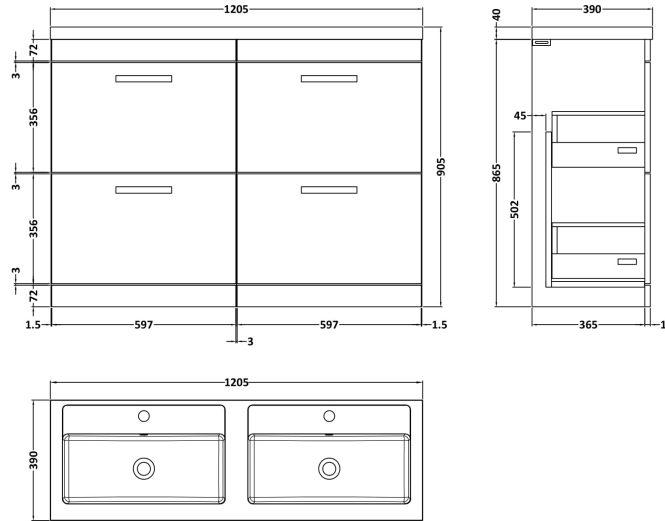

Sales Code: ATH035C

Description: 1200 Fs 4-Drawer Vanity & Double Basin

Packaging Details

Barcode: 5056211815273

Sales Code: MOC533

Description: 600 Floor Standing 2-Drawer Basin Unit

Product Dimensions

Height (mm):	865
Width (mm):	600
Depth (mm):	383
Nett Weight (kg):	30.5

Packaging Dimensions

Height (mm):	885
Width (mm):	620
Depth (mm):	405
Gross Weight (kg):	30.5

Packaging Data

Box Colour:	Brown Cardboard Box
Box Qty:	1
Label Size:	100 x 50
Label Colour:	White Label
Label Qty:	2

Outer Box Dimensions (If Applicable)

Height (mm):	
Width (mm):	
Depth (mm):	
Gross Weight (kg):	
Barcode:	5055275880456

Product Details

Country of Origin:	United Kingdom
Fitting Instruction:	No
CE & UKCA:	N/A
FSC Certified Materials:	Yes
Colour:	Stone Grey
Construction Method:	Cam & Wood Dowel
Construction Type:	Rigid
Cabinet Finish:	MFC Smooth Matt
Fascia Finish:	MFC Smooth Matt
Cabinet Thickness (mm):	18
Fascia Thickness (mm):	18
Drawer Included:	Yes
Drawer Type:	80mm High Metal S/C Inc Galler
No of Shelves:	0
Hinge Type:	Not Applicable
Hinge Included:	Not Applicable
Adjustable Legs:	No, Not Required
Fixings Included:	Yes
Handle Style:	Contemporary
Waste Shroud:	Yes
Handle Included:	Yes, Supplied
Handle Type:	D-Shape

Sales Code: PMB424

Description: Double Polymarble Basin 1205 X 390

Product Dimensions

Height (mm):	390
Width (mm):	1205
Depth (mm):	157
Nett Weight (kg):	18.12

Packaging Dimensions

Height (mm):	100
Width (mm):	1205
Depth (mm):	400
Gross Weight (kg):	18.12