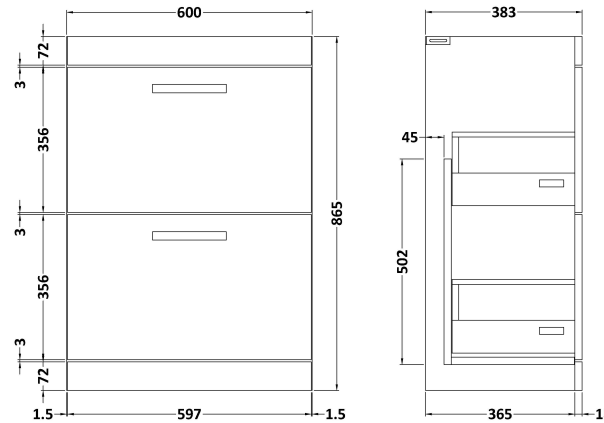

Sales Code: ATH035C

Description: 1200 Fs 4-Drawer Vanity & Double Basin

Packaging Details

Barcode: 5056211815273

Sales Code: MOC533

Description: 600 Floor Standing 2-Drawer Basin Unit

Product Dimensions

Height (mm):	865
Width (mm):	600
Depth (mm):	383
Nett Weight (kg):	30.5

Packaging Dimensions

Height (mm):	885
Width (mm):	620
Depth (mm):	405
Gross Weight (kg):	30.5

Packaging Data

Box Colour:	Brown Cardboard Box
Box Qty:	1
Label Size:	100 x 50
Label Colour:	White Label
Label Qty:	2

Sales Code: PMB424

Description: Double Polymarble Basin 1205 X 390

Product Dimensions

Height (mm):	390
Width (mm):	1205
Depth (mm):	157
Nett Weight (kg):	18.12

Packaging Dimensions

Height (mm):	100
Width (mm):	1205
Depth (mm):	400
Gross Weight (kg):	18.12

Packaging Data

Box Colour:	Brown Cardboard Box - Printed
Box Qty:	1
Label Size:	100 x 50
Label Colour:	White Label
Label Qty:	2

Outer Box Dimensions (If Applicable)

Height (mm):	
Width (mm):	
Depth (mm):	
Gross Weight (kg):	
Barcode:	5056211815136