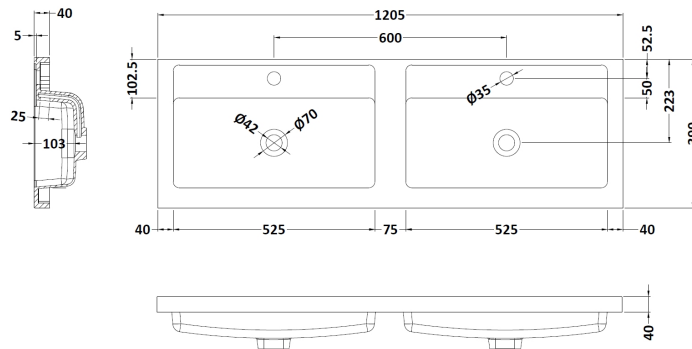

Packaging Dimensions

Height (mm):	885
Width (mm):	620
Depth (mm):	405
Gross Weight (kg):	30.5

Packaging Data

Box Colour:	Brown Cardboard Box
Box Qty:	1
Label Size:	100 x 50
Label Colour:	White Label
Label Qty:	2

Outer Box Dimensions (If Applicable)

Height (mm):	
Width (mm):	
Depth (mm):	
Gross Weight (kg):	
Barcode:	5055275880456

Product Details

Country of Origin:	United Kingdom
Fitting Instruction:	No
CE & UKCA:	N/A
FSC Certified Materials:	Yes
Colour:	Stone Grey
Construction Method:	Cam & Wood Dowel
Construction Type:	Rigid
Cabinet Finish:	MFC Smooth Matt
Fascia Finish:	MFC Smooth Matt
Cabinet Thickness (mm):	18
Fascia Thickness (mm):	18
Drawer Included:	Yes
Drawer Type:	80mm High Metal S/C Inc Galler
No of Shelves:	0
Hinge Type:	Not Applicable
Hinge Included:	Not Applicable
Adjustable Legs:	No, Not Required
Fixings Included:	Yes
Handle Style:	Contemporary
Waste Shroud:	Yes
Handle Included:	Yes, Supplied
Handle Type:	D-Shape

Sales Code: PMB424

Description: Double Polymarble Basin 1205 X 390

Product Dimensions

Height (mm):	390
Width (mm):	1205
Depth (mm):	157
Nett Weight (kg):	18.12

Packaging Dimensions

Height (mm):	100
Width (mm):	1205
Depth (mm):	400
Gross Weight (kg):	18.12

Packaging Data

Box Colour:	Brown Cardboard Box - Printed
Box Qty:	1
Label Size:	100 x 50
Label Colour:	White Label
Label Qty:	2

Outer Box Dimensions (If Applicable)

Height (mm):	
Width (mm):	
Depth (mm):	
Gross Weight (kg):	
Barcode:	5056211815136