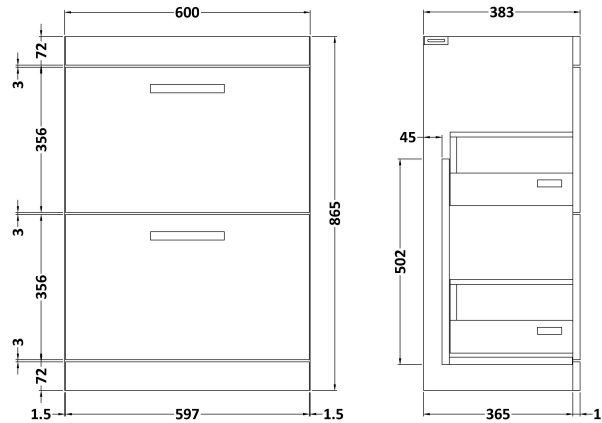

Sales Code: ATH035D

Description: 600 Fs 2-Drawer Vanity & Basin 3

Packaging Details

Barcode: 5056211864004

Sales Code: MOC533

Description: 600 Floor Standing 2-Drawer Basin Unit

Product Dimensions

Height (mm):	865
Width (mm):	600
Depth (mm):	383
Nett Weight (kg):	30.5

Packaging Dimensions

Height (mm):	885
Width (mm):	620
Depth (mm):	405
Gross Weight (kg):	30.5

Packaging Data

Box Colour:	Brown Cardboard Box
Box Qty:	1
Label Size:	100 x 50
Label Colour:	White Label
Label Qty:	2

Sales Code: NVM033

Description: 600 Thin Edged Basin 1Th

Product Dimensions

Height (mm):	170
Width (mm):	610
Depth (mm):	395
Nett Weight (kg):	11

Packaging Dimensions

Height (mm):	190
Width (mm):	630
Depth (mm):	415
Gross Weight (kg):	11.5

Packaging Data

Box Colour:	Brown Cardboard Box - Printed
Box Qty:	1
Label Size:	100 x 50
Label Colour:	White Label
Label Qty:	2

Outer Box Dimensions (If Applicable)

Height (mm):	
Width (mm):	
Depth (mm):	
Gross Weight (kg):	
Barcode:	5056211853428