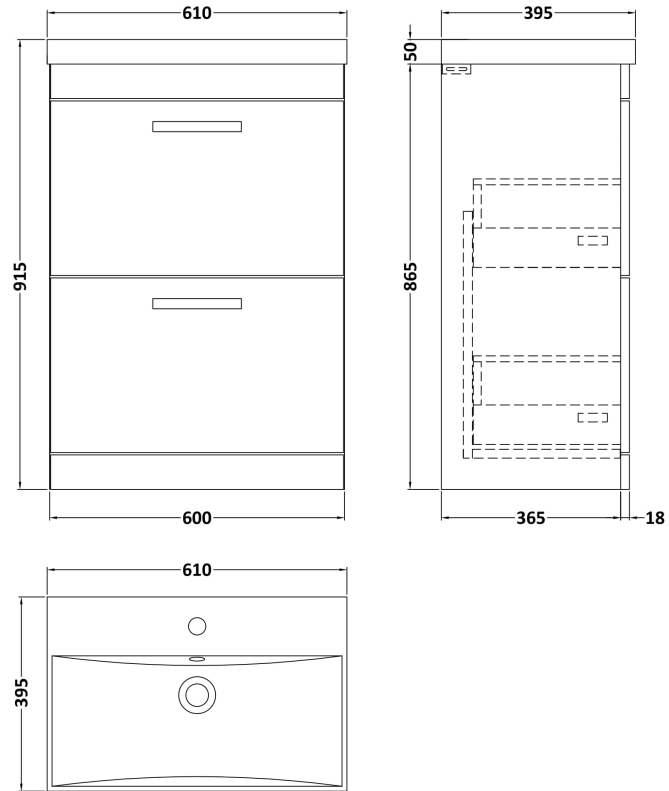

Sales Code: ATH035D

Description: 600 Fs 2-Drawer Vanity & Basin 3

Packaging Details

Barcode: 5056211864004

Sales Code: MOC533

Description: 600 Floor Standing 2-Drawer Basin Unit

Product Dimensions

Height (mm):	865
Width (mm):	600
Depth (mm):	383
Nett Weight (kg):	30.5

Packaging Dimensions

Height (mm):	885
Width (mm):	620
Depth (mm):	405
Gross Weight (kg):	30.5

Packaging Data

Box Colour:	Brown Cardboard Box
Box Qty:	1
Label Size:	100 x 50
Label Colour:	White Label
Label Qty:	2

Outer Box Dimensions (If Applicable)

Height (mm):	
Width (mm):	
Depth (mm):	
Gross Weight (kg):	
Barcode:	5055275880456

Product Details

Country of Origin:	United Kingdom
Fitting Instruction:	No
CE & UKCA:	N/A
FSC Certified Materials:	Yes
Colour:	Stone Grey
Construction Method:	Cam & Wood Dowel
Construction Type:	Rigid
Cabinet Finish:	MFC Smooth Matt
Fascia Finish:	MFC Smooth Matt
Cabinet Thickness (mm):	18
Fascia Thickness (mm):	18
Drawer Included:	Yes
Drawer Type:	80mm High Metal S/C Inc Galler
No of Shelves:	0
Hinge Type:	Not Applicable
Hinge Included:	Not Applicable
Adjustable Legs:	No, Not Required
Fixings Included:	Yes
Handle Style:	Contemporary
Waste Shroud:	Yes
Handle Included:	Yes, Supplied
Handle Type:	D-Shape

Sales Code: NVM033

Description: 600 Thin Edged Basin 1Th

Product Dimensions

Height (mm):	170
Width (mm):	610
Depth (mm):	395
Nett Weight (kg):	11

Packaging Dimensions

Height (mm):	190
Width (mm):	630
Depth (mm):	415
Gross Weight (kg):	11.5