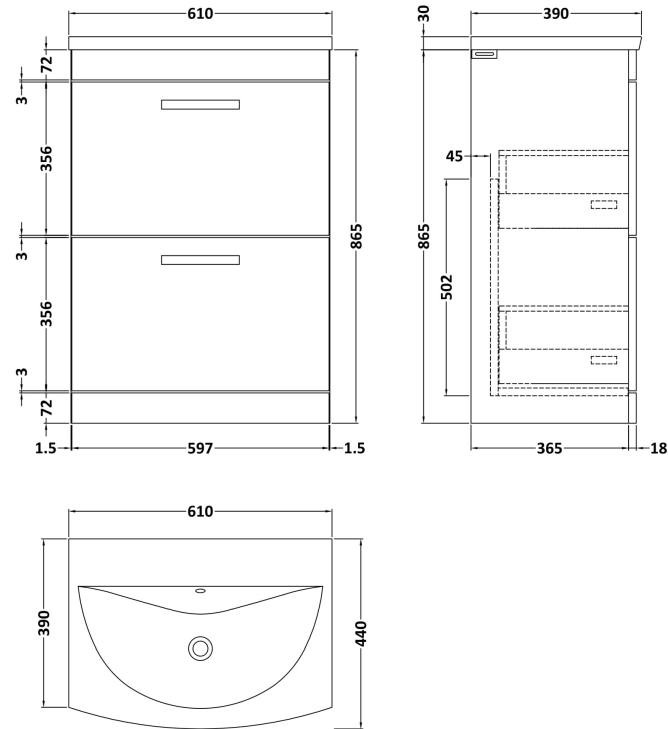

Sales Code: ATH035G

Description: 600 Fs 2-Drawer Vanity & Basin 4

Packaging Details

Barcode: 5056462621845