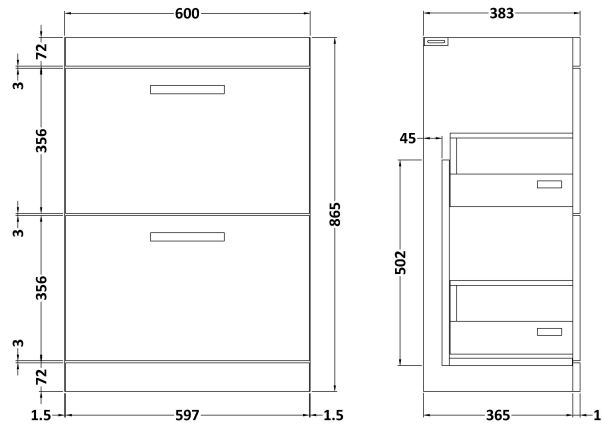

### Product Dimensions

Height (mm):	865
Width (mm):	600
Depth (mm):	383
Nett Weight (kg):	30.5

### Packaging Dimensions

Height (mm):	885
Width (mm):	620
Depth (mm):	405
Gross Weight (kg):	30.5

### Product Dimensions

Height (mm):	160
Width (mm):	610
Depth (mm):	440
Nett Weight (kg):	11

### Packaging Dimensions

Height (mm):	190
Width (mm):	630
Depth (mm):	415
Gross Weight (kg):	11.5