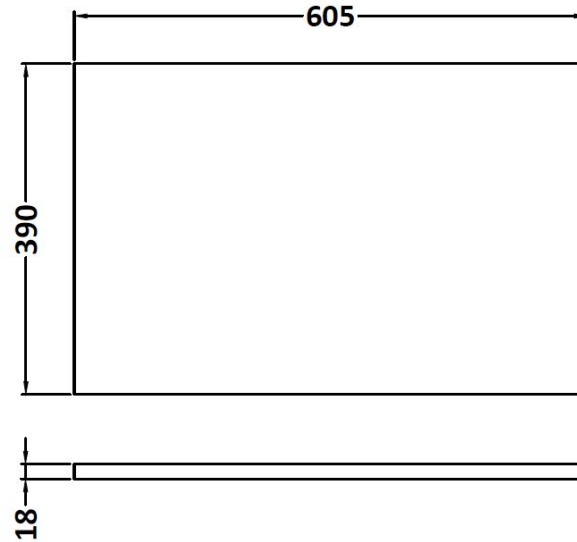

Packaging Dimensions

Height (mm):	885
Width (mm):	620
Depth (mm):	405
Gross Weight (kg):	30.5

Packaging Data

Box Colour:	Brown Cardboard Box
Box Qty:	1
Label Size:	100 x 50
Label Colour:	White Label
Label Qty:	2

Outer Box Dimensions (If Applicable)

Height (mm):	
Width (mm):	
Depth (mm):	
Gross Weight (kg):	
Barcode:	5055275880456

Product Details

Country of Origin:	United Kingdom
Fitting Instruction:	No
CE & UKCA:	N/A
FSC Certified Materials:	Yes
Colour:	Stone Grey
Construction Method:	Cam & Wood Dowel
Construction Type:	Rigid
Cabinet Finish:	MFC Smooth Matt
Fascia Finish:	MFC Smooth Matt
Cabinet Thickness (mm):	18
Fascia Thickness (mm):	18
Drawer Included:	Yes
Drawer Type:	80mm High Metal S/C Inc Galler
No of Shelves:	0
Hinge Type:	Not Applicable
Hinge Included:	Not Applicable
Adjustable Legs:	No, Not Required
Fixings Included:	Yes
Handle Style:	Contemporary
Waste Shroud:	Yes
Handle Included:	Yes, Supplied
Handle Type:	D-Shape

Sales Code: MWT560

Description: 600 Worktop - 605 X 390mm

Product Dimensions

Height (mm):	18
Width (mm):	605
Depth (mm):	390
Nett Weight (kg):	2.4

Packaging Dimensions

Height (mm):	25
Width (mm):	625
Depth (mm):	410
Gross Weight (kg):	2.5

Packaging Data

Box Colour:	Brown Cardboard Box
Box Qty:	1
Label Size:	50 x 100
Label Colour:	White Label
Label Qty:	1

Outer Box Dimensions (If Applicable)

Height (mm):	
Width (mm):	
Depth (mm):	
Gross Weight (kg):	
Barcode:	5055275897850