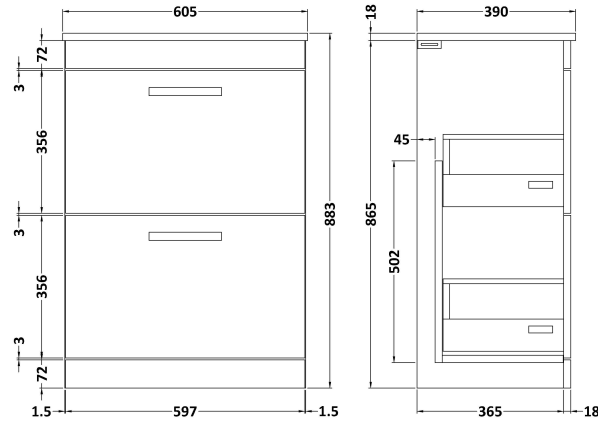

Sales Code: ATH035W

Description: 600 Fs 2-Drawer Vanity & Worktop

Packaging Details

Barcode: 5056211801603

Sales Code: MOC533

Description: 600 Floor Standing 2-Drawer Basin Unit

Product Dimensions

Height (mm):	865
Width (mm):	600
Depth (mm):	383
Nett Weight (kg):	30.5

Packaging Dimensions

Height (mm):	885
Width (mm):	620
Depth (mm):	405
Gross Weight (kg):	30.5

Packaging Data

Box Colour:	Brown Cardboard Box
Box Qty:	1
Label Size:	100 x 50
Label Colour:	White Label
Label Qty:	2

Sales Code: MWT560

Description: 600 Worktop - 605 X 390mm

Product Dimensions

Height (mm):	18
Width (mm):	605
Depth (mm):	390
Nett Weight (kg):	2.4

Packaging Dimensions

Height (mm):	25
Width (mm):	625
Depth (mm):	410
Gross Weight (kg):	2.5

Packaging Data

Box Colour:	Brown Cardboard Box
Box Qty:	1
Label Size:	50 x 100
Label Colour:	White Label
Label Qty:	1

Outer Box Dimensions (If Applicable)

Height (mm):	
Width (mm):	
Depth (mm):	
Gross Weight (kg):	
Barcode:	5055275897850