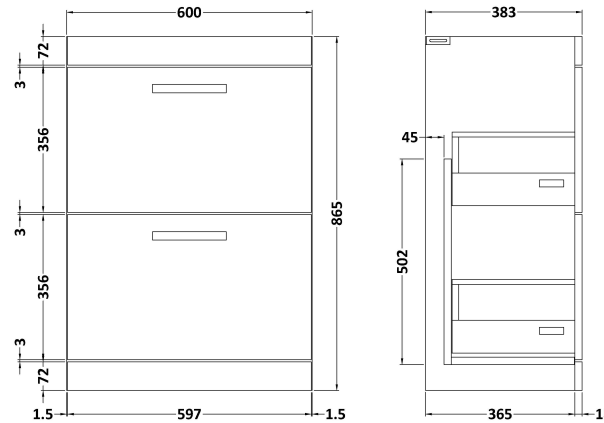

Sales Code: ATH035W

Description: 600 Fs 2-Drawer Vanity & Worktop

Packaging Details

Barcode: 5056211801603

Sales Code: MOC533

Description: 600 Floor Standing 2-Drawer Basin Unit

Product Dimensions

Height (mm):	865
Width (mm):	600
Depth (mm):	383
Nett Weight (kg):	30.5

Packaging Dimensions

Height (mm):	885
Width (mm):	620
Depth (mm):	405
Gross Weight (kg):	30.5

Packaging Data

Box Colour:	Brown Cardboard Box
Box Qty:	1
Label Size:	100 x 50
Label Colour:	White Label
Label Qty:	2

Sales Code: MWT560

Description: 600 Worktop - 605 X 390mm

Product Dimensions

Height (mm):	18
Width (mm):	605
Depth (mm):	390
Nett Weight (kg):	2.4

Packaging Dimensions

Height (mm):	25
Width (mm):	625
Depth (mm):	410
Gross Weight (kg):	2.5

Packaging Data

Box Colour:	Brown Cardboard Box
Box Qty:	1
Label Size:	50 x 100
Label Colour:	White Label
Label Qty:	1

Outer Box Dimensions (If Applicable)

Height (mm):	
Width (mm):	
Depth (mm):	
Gross Weight (kg):	
Barcode:	5055275897850