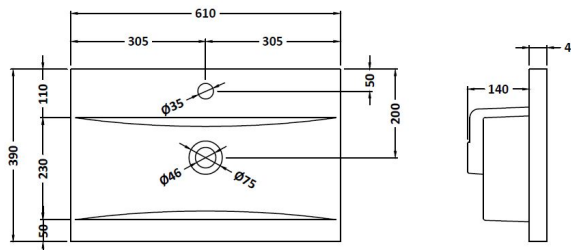

Packaging Dimensions

Height (mm):	450
Width (mm):	620
Depth (mm):	405
Gross Weight (kg):	13.5

Packaging Data

Box Colour:	Brown Cardboard Box
Box Qty:	1
Label Size:	100 x 50
Label Colour:	White Label
Label Qty:	2

Outer Box Dimensions (If Applicable)

Height (mm):	
Width (mm):	
Depth (mm):	
Gross Weight (kg):	
Barcode:	5055275828502

Product Details

Country of Origin:	United Kingdom
Fitting Instruction:	No
CE & UKCA:	N/A
FSC Certified Materials:	Yes
Colour:	Driftwood
Construction Method:	Cam & Wood Dowel
Construction Type:	Rigid
Cabinet Finish:	MFC Textured Woodgrain
Fascia Finish:	MFC Textured Woodgrain
Cabinet Thickness (mm):	18
Fascia Thickness (mm):	18
Drawer Included:	Yes
Drawer Type:	80mm High Metal Softclose
No of Shelves:	0
Hinge Type:	Not Applicable
Hinge Included:	Not Applicable
Adjustable Legs:	No, Not Required
Fixings Included:	Yes
Handle Style:	Contemporary
Waste Shroud:	Yes
Handle Included:	Yes, Supplied
Handle Type:	D-Shape

Sales Code: NVM013

Description: 600 Mid-Edged Basin 1 Th

Product Dimensions

Height (mm):	180
Width (mm):	610
Depth (mm):	390
Nett Weight (kg):	11

Packaging Dimensions

Height (mm):	200
Width (mm):	410
Depth (mm):	630
Gross Weight (kg):	11

Packaging Data

Box Colour:	Brown Cardboard Box - Printed
Box Qty:	1
Label Size:	100 x 50
Label Colour:	White Label
Label Qty:	2

Outer Box Dimensions (If Applicable)

Height (mm):	
Width (mm):	
Depth (mm):	
Gross Weight (kg):	
Barcode:	5055369043415