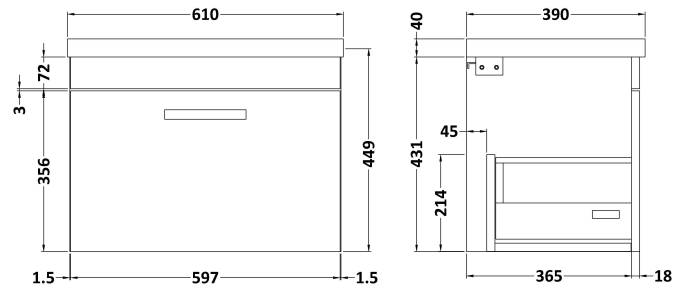

Sales Code: ATH036A

Description: 600 Wh Single Drawer Vanity & Basin 1

Packaging Details

Barcode: 5055275899557

Sales Code: MOC183

Description: 600 Wall Hung Single Drawer Basin Unit

Product Dimensions

Height (mm):	430
Width (mm):	600
Depth (mm):	383
Nett Weight (kg):	13

Packaging Dimensions

Height (mm):	450
Width (mm):	620
Depth (mm):	405
Gross Weight (kg):	13.5

Packaging Data

Box Colour:	Brown Cardboard Box
Box Qty:	1
Label Size:	100 x 50
Label Colour:	White Label
Label Qty:	2

Sales Code: NVM013

Description: 600 Mid-Edged Basin 1 Th

Product Dimensions

Height (mm):	180
Width (mm):	610
Depth (mm):	390
Nett Weight (kg):	11

Packaging Dimensions

Height (mm):	200
Width (mm):	410
Depth (mm):	630
Gross Weight (kg):	11

Packaging Data

Box Colour:	Brown Cardboard Box - Printed
Box Qty:	1
Label Size:	100 x 50
Label Colour:	White Label
Label Qty:	2

Outer Box Dimensions (If Applicable)

Height (mm):	
Width (mm):	
Depth (mm):	
Gross Weight (kg):	
Barcode:	5055369043415