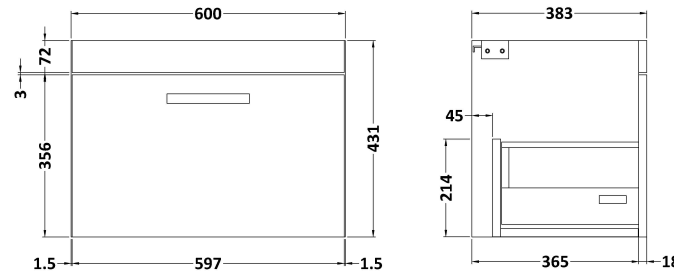

Sales Code: ATH036A

Description: 600 Wh Single Drawer Vanity & Basin 1

Packaging Details

Barcode: 5055275899557

Sales Code: MOC183

Description: 600 Wall Hung Single Drawer Basin Unit

Product Dimensions

Height (mm):	430
Width (mm):	600
Depth (mm):	383
Nett Weight (kg):	13

Packaging Dimensions

Height (mm):	450
Width (mm):	620
Depth (mm):	405
Gross Weight (kg):	13.5

Packaging Data

Box Colour:	Brown Cardboard Box
Box Qty:	1
Label Size:	100 x 50
Label Colour:	White Label
Label Qty:	2

Outer Box Dimensions (If Applicable)

Height (mm):	
Width (mm):	
Depth (mm):	
Gross Weight (kg):	
Barcode:	5055275828502

Product Details

Country of Origin:	United Kingdom
Fitting Instruction:	No
CE & UKCA:	N/A
FSC Certified Materials:	Yes
Colour:	Driftwood
Construction Method:	Cam & Wood Dowel
Construction Type:	Rigid
Cabinet Finish:	MFC Textured Woodgrain
Fascia Finish:	MFC Textured Woodgrain
Cabinet Thickness (mm):	18
Fascia Thickness (mm):	18
Drawer Included:	Yes
Drawer Type:	80mm High Metal Softclose
No of Shelves:	0
Hinge Type:	Not Applicable
Hinge Included:	Not Applicable
Adjustable Legs:	No, Not Required
Fixings Included:	Yes
Handle Style:	Contemporary
Waste Shroud:	Yes
Handle Included:	Yes, Supplied
Handle Type:	D-Shape

Sales Code: NVM013

Description: 600 Mid-Edged Basin 1 Th

Product Dimensions

Height (mm):	180
Width (mm):	610
Depth (mm):	390
Nett Weight (kg):	11

Packaging Dimensions

Height (mm):	200
Width (mm):	410
Depth (mm):	630
Gross Weight (kg):	11