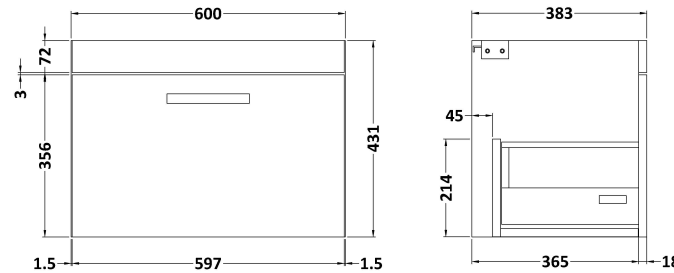

Sales Code: ATH036C

Description: 1200 Wh 2-Drawer Vanity & Double Basin

Packaging Details

Barcode: 5056211815297

Sales Code: MOC183

Description: 600 Wall Hung Single Drawer Basin Unit

Product Dimensions

Height (mm):	430
Width (mm):	600
Depth (mm):	383
Nett Weight (kg):	13

Packaging Dimensions

Height (mm):	450
Width (mm):	620
Depth (mm):	405
Gross Weight (kg):	13.5

Packaging Data

Box Colour:	Brown Cardboard Box
Box Qty:	1
Label Size:	100 x 50
Label Colour:	White Label
Label Qty:	2

Outer Box Dimensions (If Applicable)

Height (mm):	
Width (mm):	
Depth (mm):	
Gross Weight (kg):	
Barcode:	5055275828502

Product Details

Country of Origin:	United Kingdom
Fitting Instruction:	No
CE & UKCA:	N/A
FSC Certified Materials:	Yes
Colour:	Driftwood
Construction Method:	Cam & Wood Dowel
Construction Type:	Rigid
Cabinet Finish:	MFC Textured Woodgrain
Fascia Finish:	MFC Textured Woodgrain
Cabinet Thickness (mm):	18
Fascia Thickness (mm):	18
Drawer Included:	Yes
Drawer Type:	80mm High Metal Softclose
No of Shelves:	0
Hinge Type:	Not Applicable
Hinge Included:	Not Applicable
Adjustable Legs:	No, Not Required
Fixings Included:	Yes
Handle Style:	Contemporary
Waste Shroud:	Yes
Handle Included:	Yes, Supplied
Handle Type:	D-Shape

Sales Code: PMB424

Description: Double Polymarble Basin 1205 X 390

Product Dimensions

Height (mm):	390
Width (mm):	1205
Depth (mm):	157
Nett Weight (kg):	18.12

Packaging Dimensions

Height (mm):	100
Width (mm):	1205
Depth (mm):	400
Gross Weight (kg):	18.12