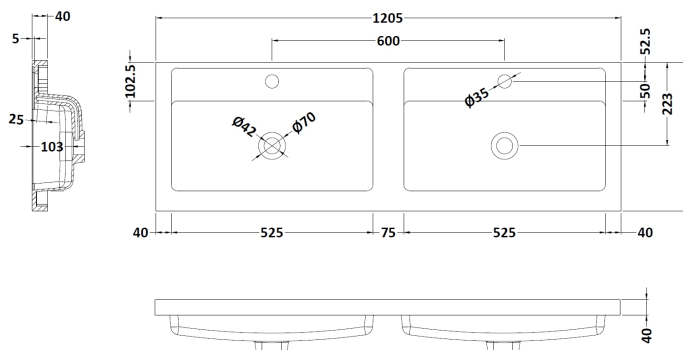

Packaging Dimensions

Height (mm):	450
Width (mm):	620
Depth (mm):	405
Gross Weight (kg):	13.5

Packaging Data

Box Colour:	Brown Cardboard Box
Box Qty:	1
Label Size:	100 x 50
Label Colour:	White Label
Label Qty:	2

Outer Box Dimensions (If Applicable)

Height (mm):	
Width (mm):	
Depth (mm):	
Gross Weight (kg):	
Barcode:	5055275828502

Product Details

Country of Origin:	United Kingdom
Fitting Instruction:	No
CE & UKCA:	N/A
FSC Certified Materials:	Yes
Colour:	Driftwood
Construction Method:	Cam & Wood Dowel
Construction Type:	Rigid
Cabinet Finish:	MFC Textured Woodgrain
Fascia Finish:	MFC Textured Woodgrain
Cabinet Thickness (mm):	18
Fascia Thickness (mm):	18
Drawer Included:	Yes
Drawer Type:	80mm High Metal Softclose
No of Shelves:	0
Hinge Type:	Not Applicable
Hinge Included:	Not Applicable
Adjustable Legs:	No, Not Required
Fixings Included:	Yes
Handle Style:	Contemporary
Waste Shroud:	Yes
Handle Included:	Yes, Supplied
Handle Type:	D-Shape

Sales Code: PMB424

Description: Double Polymarble Basin 1205 X 390

Product Dimensions

Height (mm):	390
Width (mm):	1205
Depth (mm):	157
Nett Weight (kg):	18.12

Packaging Dimensions

Height (mm):	100
Width (mm):	1205
Depth (mm):	400
Gross Weight (kg):	18.12

Packaging Data

Box Colour:	Brown Cardboard Box - Printed
Box Qty:	1
Label Size:	100 x 50
Label Colour:	White Label
Label Qty:	2

Outer Box Dimensions (If Applicable)

Height (mm):	
Width (mm):	
Depth (mm):	
Gross Weight (kg):	
Barcode:	5056211815136