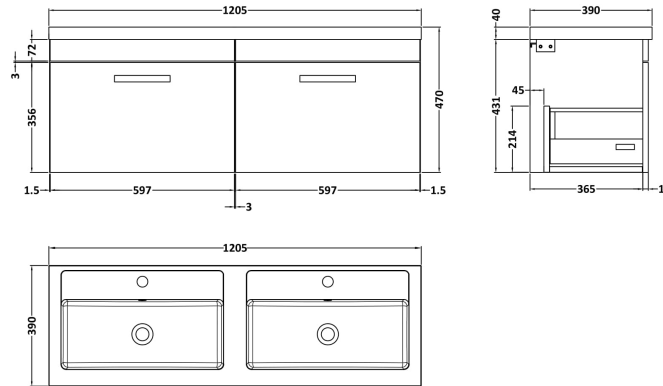

Sales Code: ATH036C

Description: 1200 Wh 2-Drawer Vanity & Double Basin

Packaging Details

Barcode: 5056211815297

Sales Code: MOC183

Description: 600 Wall Hung Single Drawer Basin Unit

Product Dimensions

Height (mm):	430
Width (mm):	600
Depth (mm):	383
Nett Weight (kg):	13

Packaging Dimensions

Height (mm):	450
Width (mm):	620
Depth (mm):	405
Gross Weight (kg):	13.5

Packaging Data

Box Colour:	Brown Cardboard Box
Box Qty:	1
Label Size:	100 x 50
Label Colour:	White Label
Label Qty:	2

Outer Box Dimensions (If Applicable)

Height (mm):	
Width (mm):	
Depth (mm):	
Gross Weight (kg):	
Barcode:	5055275828502

Product Details

Country of Origin:	United Kingdom
Fitting Instruction:	No
CE & UKCA:	N/A
FSC Certified Materials:	Yes
Colour:	Driftwood
Construction Method:	Cam & Wood Dowel
Construction Type:	Rigid
Cabinet Finish:	MFC Textured Woodgrain
Fascia Finish:	MFC Textured Woodgrain
Cabinet Thickness (mm):	18
Fascia Thickness (mm):	18
Drawer Included:	Yes
Drawer Type:	80mm High Metal Softclose
No of Shelves:	0
Hinge Type:	Not Applicable
Hinge Included:	Not Applicable
Adjustable Legs:	No, Not Required
Fixings Included:	Yes
Handle Style:	Contemporary
Waste Shroud:	Yes
Handle Included:	Yes, Supplied
Handle Type:	D-Shape

Sales Code: PMB424

Description: Double Polymarble Basin 1205 X 390

Product Dimensions

Height (mm):	390
Width (mm):	1205
Depth (mm):	157
Nett Weight (kg):	18.12

Packaging Dimensions

Height (mm):	100
Width (mm):	1205
Depth (mm):	400
Gross Weight (kg):	18.12