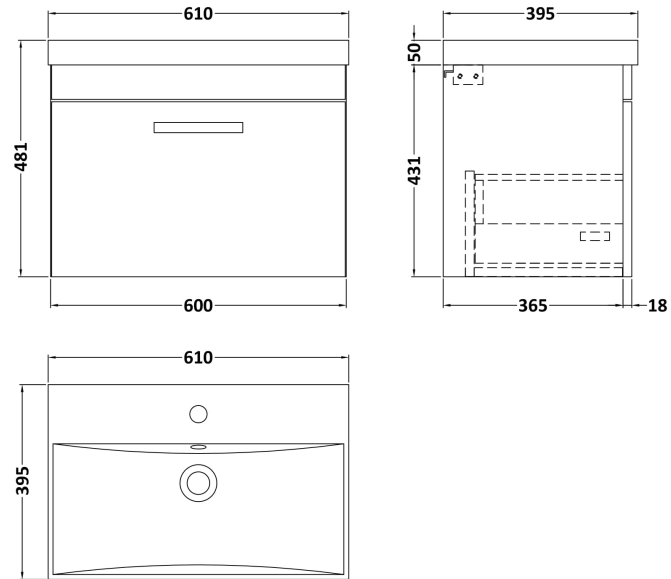

Sales Code: ATH036D

Description: 600 Wh Single Drawer Vanity & Basin 3

Packaging Details

Barcode: 5056211864011

Sales Code: MOC183

Description: 600 Wall Hung Single Drawer Basin Unit

Product Dimensions

Height (mm):	430
Width (mm):	600
Depth (mm):	383
Nett Weight (kg):	13

Packaging Dimensions

Height (mm):	450
Width (mm):	620
Depth (mm):	405
Gross Weight (kg):	13.5

Packaging Data

Box Colour:	Brown Cardboard Box
Box Qty:	1
Label Size:	100 x 50
Label Colour:	White Label
Label Qty:	2

Outer Box Dimensions (If Applicable)

Height (mm):	
Width (mm):	
Depth (mm):	
Gross Weight (kg):	
Barcode:	5055275828502

Product Details

Country of Origin:	United Kingdom
Fitting Instruction:	No
CE & UKCA:	N/A
FSC Certified Materials:	Yes
Colour:	Driftwood
Construction Method:	Cam & Wood Dowel
Construction Type:	Rigid
Cabinet Finish:	MFC Textured Woodgrain
Fascia Finish:	MFC Textured Woodgrain
Cabinet Thickness (mm):	18
Fascia Thickness (mm):	18
Drawer Included:	Yes
Drawer Type:	80mm High Metal Softclose
No of Shelves:	0
Hinge Type:	Not Applicable
Hinge Included:	Not Applicable
Adjustable Legs:	No, Not Required
Fixings Included:	Yes
Handle Style:	Contemporary
Waste Shroud:	Yes
Handle Included:	Yes, Supplied
Handle Type:	D-Shape

Sales Code: NVM033

Description: 600 Thin Edged Basin 1Th

Product Dimensions

Height (mm):	170
Width (mm):	610
Depth (mm):	395
Nett Weight (kg):	11

Packaging Dimensions

Height (mm):	190
Width (mm):	630
Depth (mm):	415
Gross Weight (kg):	11.5