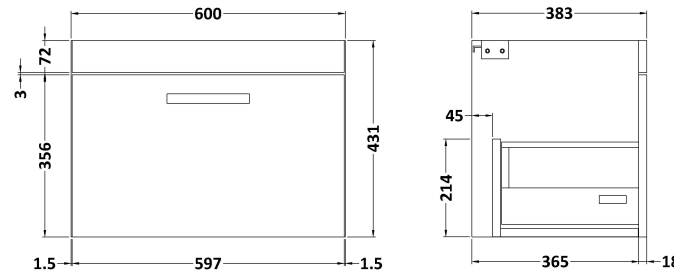

Sales Code: ATH036D

Description: 600 Wh Single Drawer Vanity & Basin 3

Packaging Details

Barcode: 5056211864011

Sales Code: MOC183

Description: 600 Wall Hung Single Drawer Basin Unit

Product Dimensions

Height (mm):	430
Width (mm):	600
Depth (mm):	383
Nett Weight (kg):	13

Packaging Dimensions

Height (mm):	450
Width (mm):	620
Depth (mm):	405
Gross Weight (kg):	13.5

Packaging Data

Box Colour:	Brown Cardboard Box
Box Qty:	1
Label Size:	100 x 50
Label Colour:	White Label
Label Qty:	2

Outer Box Dimensions (If Applicable)

Height (mm):	
Width (mm):	
Depth (mm):	
Gross Weight (kg):	
Barcode:	5055275828502

Product Details

Country of Origin:	United Kingdom
Fitting Instruction:	No
CE & UKCA:	N/A
FSC Certified Materials:	Yes
Colour:	Driftwood
Construction Method:	Cam & Wood Dowel
Construction Type:	Rigid
Cabinet Finish:	MFC Textured Woodgrain
Fascia Finish:	MFC Textured Woodgrain
Cabinet Thickness (mm):	18
Fascia Thickness (mm):	18
Drawer Included:	Yes
Drawer Type:	80mm High Metal Softclose
No of Shelves:	0
Hinge Type:	Not Applicable
Hinge Included:	Not Applicable
Adjustable Legs:	No, Not Required
Fixings Included:	Yes
Handle Style:	Contemporary
Waste Shroud:	Yes
Handle Included:	Yes, Supplied
Handle Type:	D-Shape

Sales Code: NVM033

Description: 600 Thin Edged Basin 1Th

Product Dimensions

Height (mm):	170
Width (mm):	610
Depth (mm):	395
Nett Weight (kg):	11

Packaging Dimensions

Height (mm):	190
Width (mm):	630
Depth (mm):	415
Gross Weight (kg):	11.5