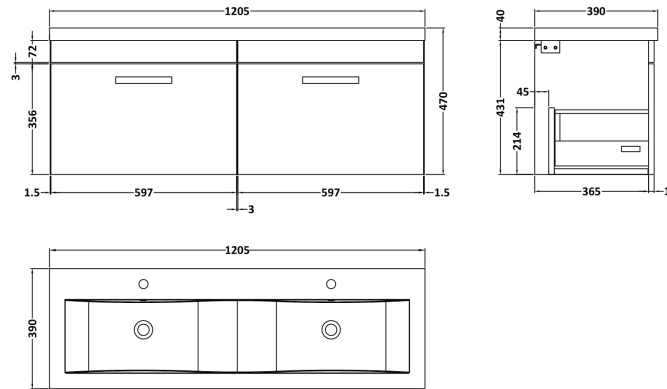

Sales Code: ATH036F

Description: 1200 Wh 2-Drawer Vanity & Double Basin

Packaging Details

Barcode: 5056211888666

Sales Code: MOC183

Description: 600 Wall Hung Single Drawer Basin Unit

Product Dimensions

Height (mm):	430
Width (mm):	600
Depth (mm):	383
Nett Weight (kg):	13

Packaging Dimensions

Height (mm):	450
Width (mm):	620
Depth (mm):	405
Gross Weight (kg):	13.5

Packaging Data

Box Colour:	Brown Cardboard Box
Box Qty:	1
Label Size:	100 x 50
Label Colour:	White Label
Label Qty:	2

Outer Box Dimensions (If Applicable)

Height (mm):	
Width (mm):	
Depth (mm):	
Gross Weight (kg):	
Barcode:	5055275828502

Product Details

Country of Origin:	United Kingdom
Fitting Instruction:	No
CE & UKCA:	N/A
FSC Certified Materials:	Yes
Colour:	Driftwood
Construction Method:	Cam & Wood Dowel
Construction Type:	Rigid
Cabinet Finish:	MFC Textured Woodgrain
Fascia Finish:	MFC Textured Woodgrain
Cabinet Thickness (mm):	18
Fascia Thickness (mm):	18
Drawer Included:	Yes
Drawer Type:	80mm High Metal Softclose
No of Shelves:	0
Hinge Type:	Not Applicable
Hinge Included:	Not Applicable
Adjustable Legs:	No, Not Required
Fixings Included:	Yes
Handle Style:	Contemporary
Waste Shroud:	Yes
Handle Included:	Yes, Supplied
Handle Type:	D-Shape

Sales Code: CBM424

Description: Double Ceramic Basin 1208X392

Product Dimensions

Height (mm):	390
Width (mm):	1205
Depth (mm):	175
Nett Weight (kg):	27

Packaging Dimensions

Height (mm):	205
Width (mm):	1270
Depth (mm):	510
Gross Weight (kg):	27