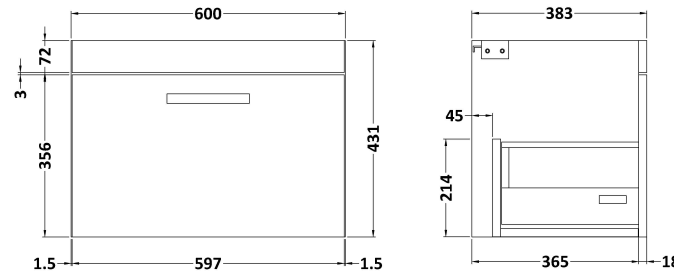

Sales Code: ATH036F

Description: 1200 Wh 2-Drawer Vanity & Double Basin

Packaging Details

Barcode: 5056211888666

Sales Code: MOC183

Description: 600 Wall Hung Single Drawer Basin Unit

Product Dimensions

Height (mm):	430
Width (mm):	600
Depth (mm):	383
Nett Weight (kg):	13

Packaging Dimensions

Height (mm):	450
Width (mm):	620
Depth (mm):	405
Gross Weight (kg):	13.5

Packaging Data

Box Colour:	Brown Cardboard Box
Box Qty:	1
Label Size:	100 x 50
Label Colour:	White Label
Label Qty:	2

Outer Box Dimensions (If Applicable)

Height (mm):	
Width (mm):	
Depth (mm):	
Gross Weight (kg):	
Barcode:	5055275828502

Product Details

Country of Origin:	United Kingdom
Fitting Instruction:	No
CE & UKCA:	N/A
FSC Certified Materials:	Yes
Colour:	Driftwood
Construction Method:	Cam & Wood Dowel
Construction Type:	Rigid
Cabinet Finish:	MFC Textured Woodgrain
Fascia Finish:	MFC Textured Woodgrain
Cabinet Thickness (mm):	18
Fascia Thickness (mm):	18
Drawer Included:	Yes
Drawer Type:	80mm High Metal Softclose
No of Shelves:	0
Hinge Type:	Not Applicable
Hinge Included:	Not Applicable
Adjustable Legs:	No, Not Required
Fixings Included:	Yes
Handle Style:	Contemporary
Waste Shroud:	Yes
Handle Included:	Yes, Supplied
Handle Type:	D-Shape

Sales Code: CBM424

Description: Double Ceramic Basin 1208X392

Product Dimensions

Height (mm):	390
Width (mm):	1205
Depth (mm):	175
Nett Weight (kg):	27

Packaging Dimensions

Height (mm):	205
Width (mm):	1270
Depth (mm):	510
Gross Weight (kg):	27