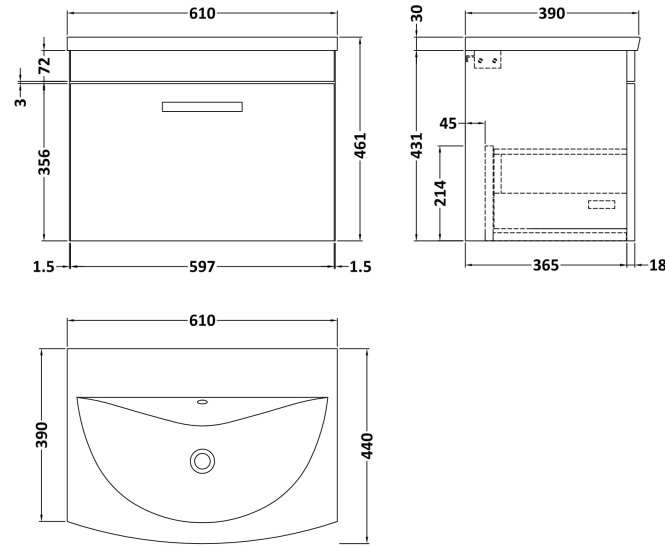

Sales Code: ATH036G

Description: 600 Wh Single Drawer Vanity & Basin 4

Packaging Details

Barcode: 5056462621852