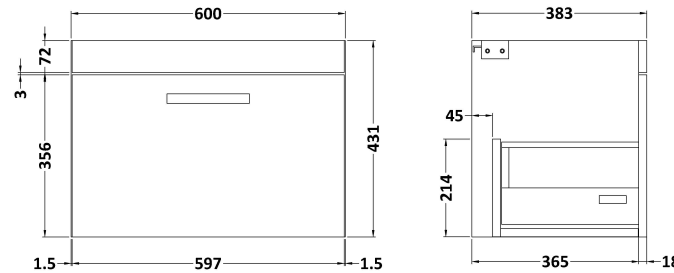

### Product Dimensions

Height (mm):	430
Width (mm):	600
Depth (mm):	383
Nett Weight (kg):	13

### Packaging Dimensions

Height (mm):	450
Width (mm):	620
Depth (mm):	405
Gross Weight (kg):	13.5

### Product Dimensions

Height (mm):	160
Width (mm):	610
Depth (mm):	440
Nett Weight (kg):	11

### Packaging Dimensions

Height (mm):	190
Width (mm):	630
Depth (mm):	415
Gross Weight (kg):	11.5