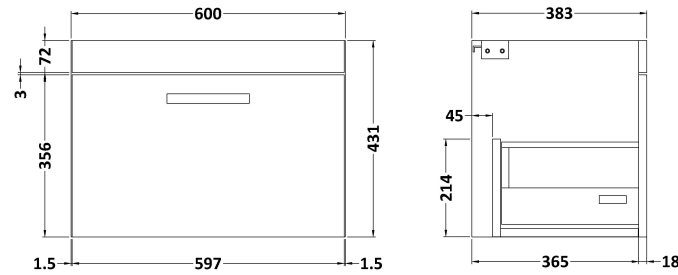

Sales Code: MOC183

Description: 600 Wall Hung Single Drawer Basin Unit

Product Dimensions

Height (mm):	430
Width (mm):	600
Depth (mm):	383
Nett Weight (kg):	13

Packaging Dimensions

Height (mm):	450
Width (mm):	620
Depth (mm):	405
Gross Weight (kg):	13.5

Packaging Data

Box Colour:	Brown Cardboard Box
Box Qty:	1
Label Size:	100 x 50
Label Colour:	White Label
Label Qty:	2

Outer Box Dimensions (If Applicable)

Height (mm):	
Width (mm):	
Depth (mm):	
Gross Weight (kg):	
Barcode:	5055275828502

Product Details

Country of Origin:	United Kingdom
Fitting Instruction:	No
Certification:	FSC: Yes CE: N/A
Colour:	Driftwood
Construction Method:	Cam & Wood Dowel
Construction Type:	Rigid
Cabinet Finish:	MFC Textured Woodgrain
Fascia Finish:	MFC Textured Woodgrain
Cabinet Thickness (mm):	18
Fascia Thickness (mm):	18
Drawer Included:	Yes
Drawer Type:	80mm High Metal Softclose
No of Shelves:	0
Hinge Type:	Not Applicable
Hinge Included:	Not Applicable
Adjustable Legs:	No, Not Required
Fixings Included:	Yes
Handle Style:	Contemporary
Handle Included:	Yes, Supplied
Waste Shroud:	Yes
Handle Type:	D-Shape