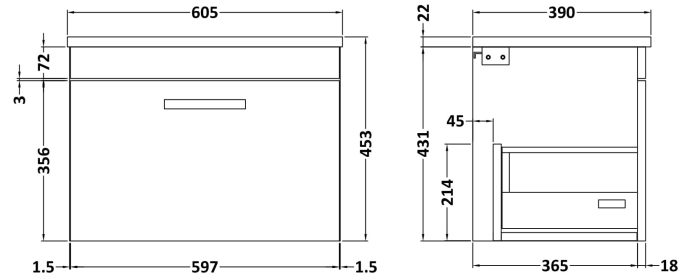

Sales Code: ATH036LSB

Description: 600 W/H Single Drawer Unit & Lam Worktop

Packaging Details

Barcode: 5056462612584