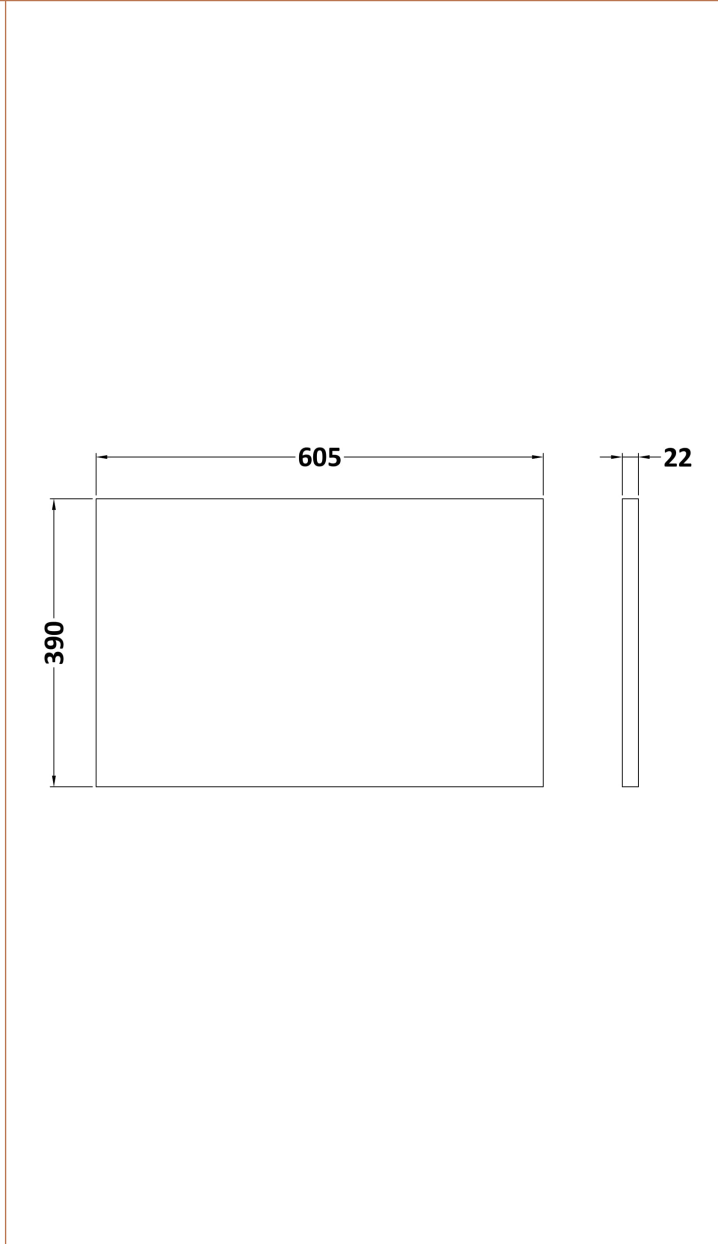

Height (mm):	430
Width (mm):	600
Depth (mm):	383
Nett Weight (kg):	13

Packaging Dimensions

Height (mm):	450
Width (mm):	620
Depth (mm):	405
Gross Weight (kg):	13.5

Packaging Data

Box Colour:	Brown Cardboard Box
Box Qty:	1
Label Size:	100 x 50
Label Colour:	White Label
Label Qty:	2

Outer Box Dimensions (If Applicable)

Height (mm):	
Width (mm):	
Depth (mm):	
Gross Weight (kg):	
Barcode:	5055275828502

Product Details

Country of Origin:	United Kingdom
Fitting Instruction:	No
Certification:	FSC: Yes CE: N/A
Colour:	Driftwood
Construction Method:	Cam & Wood Dowel
Construction Type:	Rigid
Cabinet Finish:	MFC Textured Woodgrain
Fascia Finish:	MFC Textured Woodgrain
Cabinet Thickness (mm):	18
Fascia Thickness (mm):	18
Drawer Included:	Yes
Drawer Type:	80mm High Metal Softclose
No of Shelves:	0
Hinge Type:	Not Applicable
Hinge Included:	Not Applicable
Adjustable Legs:	No, Not Required
Fixings Included:	Yes
Handle Style:	Contemporary
Handle Included:	Yes, Supplied
Waste Shroud:	Yes
Handle Type:	D-Shape

Sales Code: LSB600

Description: Laminate Worktop 605X390x22mm

Product Dimensions

Height (mm):	22
Width (mm):	605
Depth (mm):	390
Nett Weight (kg):	2

Packaging Dimensions

Height (mm):	25
Width (mm):	610
Depth (mm):	455
Gross Weight (kg):	2

Packaging Data

Box Colour:	Brown Cardboard Box
Box Qty:	1
Label Size:	100 x 50
Label Colour:	White Label
Label Qty:	1

Outer Box Dimensions (If Applicable)

Height (mm):	
Width (mm):	
Depth (mm):	
Gross Weight (kg):	
Barcode:	5056211874171