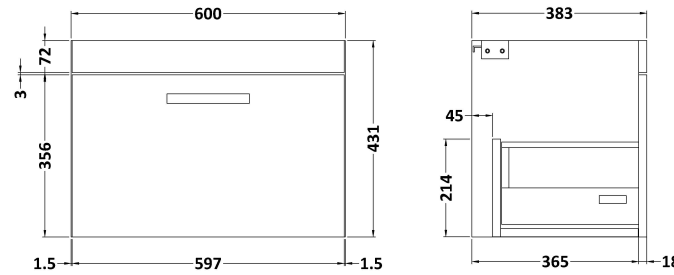

Sales Code: MOC183

Description: 600 Wall Hung Single Drawer Basin Unit

Product Dimensions

Height (mm):	430
Width (mm):	600
Depth (mm):	383
Nett Weight (kg):	13

Packaging Dimensions

Height (mm):	450
Width (mm):	620
Depth (mm):	405
Gross Weight (kg):	13.5

Packaging Data

Box Colour:	Brown Cardboard Box
Box Qty:	1
Label Size:	100 x 50
Label Colour:	White Label
Label Qty:	2

Outer Box Dimensions (If Applicable)

Height (mm):	
Width (mm):	
Depth (mm):	
Gross Weight (kg):	
Barcode:	5055275828502

Product Details

Country of Origin:	United Kingdom	
Fitting Instruction:	No	
Certification:	FSC: Yes	CE: N/A
Colour:	Driftwood	
Construction Method:	Cam & Wood Dowel	
Construction Type:	Rigid	
Cabinet Finish:	MFC Textured Woodgrain	
Fascia Finish:	MFC Textured Woodgrain	
Cabinet Thickness (mm):	18	
Fascia Thickness (mm):	18	
Drawer Included:	Yes	
Drawer Type:	80mm High Metal Softclose	
No of Shelves:	0	
Hinge Type:	Not Applicable	
Hinge Included:	Not Applicable	
Adjustable Legs:	No, Not Required	
Fixings Included:	Yes	
Handle Style:	Contemporary	
Handle Included:	Yes, Supplied	
Waste Shroud:	Yes	
Handle Type:	D-Shape