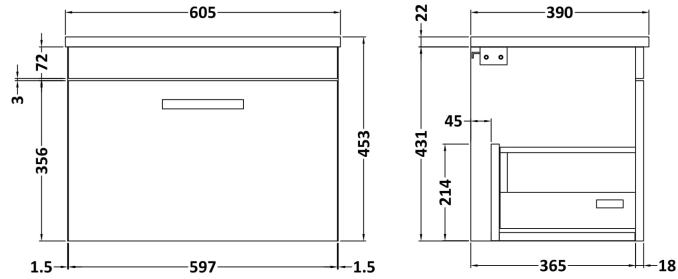

Sales Code: ATH036LSW

Description: 600 W/H Single Drawer Unit & Lam Worktop

Packaging Details

Barcode: 5056462612102