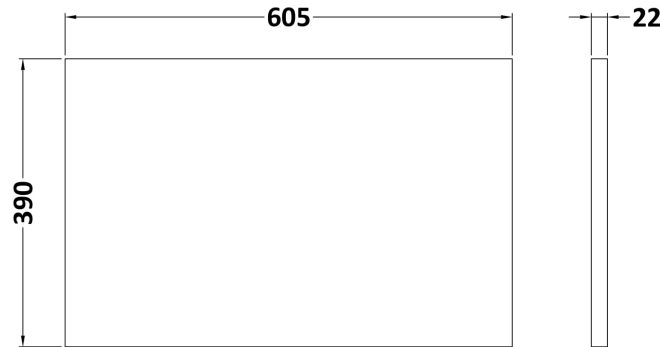

Height (mm):	430
Width (mm):	600
Depth (mm):	383
Nett Weight (kg):	13

Packaging Dimensions

Height (mm):	450
Width (mm):	620
Depth (mm):	405
Gross Weight (kg):	13.5

Packaging Data

Box Colour:	Brown Cardboard Box
Box Qty:	1
Label Size:	100 x 50
Label Colour:	White Label
Label Qty:	2

Outer Box Dimensions (If Applicable)

Height (mm):	
Width (mm):	
Depth (mm):	
Gross Weight (kg):	
Barcode:	5055275828502

Product Details

Country of Origin:	United Kingdom	
Fitting Instruction:	No	
Certification:	FSC: Yes	CE: N/A
Colour:	Driftwood	
Construction Method:	Cam & Wood Dowel	
Construction Type:	Rigid	
Cabinet Finish:	MFC Textured Woodgrain	
Fascia Finish:	MFC Textured Woodgrain	
Cabinet Thickness (mm):	18	
Fascia Thickness (mm):	18	
Drawer Included:	Yes	
Drawer Type:	80mm High Metal Softclose	
No of Shelves:	0	
Hinge Type:	Not Applicable	
Hinge Included:	Not Applicable	
Adjustable Legs:	No, Not Required	
Fixings Included:	Yes	
Handle Style:	Contemporary	
Handle Included:	Yes, Supplied	
Waste Shroud:	Yes	
Handle Type:	D-Shape	

Sales Code: LSW600

Description: Laminate Worktop 605X390x22mm

Product Dimensions

Height (mm):	22
Width (mm):	605
Depth (mm):	390
Nett Weight (kg):	2

Packaging Dimensions

Height (mm):	25
Width (mm):	610
Depth (mm):	455
Gross Weight (kg):	2

Packaging Data

Box Colour:	Brown Cardboard Box
Box Qty:	1
Label Size:	100 x 50
Label Colour:	White Label
Label Qty:	1

Outer Box Dimensions (If Applicable)

Height (mm):	
Width (mm):	
Depth (mm):	
Gross Weight (kg):	
Barcode:	5056211874188