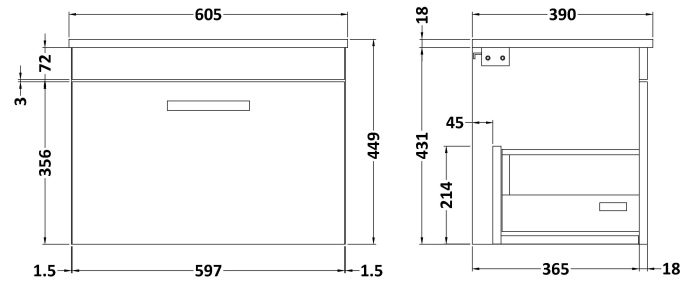

Sales Code: ATH036W

Description: 600 Wh Single Drawer Vanity & Worktop

Packaging Details

Barcode: 5056211801610

Sales Code: MOC183

Description: 600 Wall Hung Single Drawer Basin Unit

Product Dimensions

Height (mm):	430
Width (mm):	600
Depth (mm):	383
Nett Weight (kg):	13

Packaging Dimensions

Height (mm):	450
Width (mm):	620
Depth (mm):	405
Gross Weight (kg):	13.5

Packaging Data

Box Colour:	Brown Cardboard Box
Box Qty:	1
Label Size:	100 x 50
Label Colour:	White Label
Label Qty:	2

Sales Code: MWD260

Description: 600 Worktop (605X390x18mm)

Product Dimensions

Height (mm):	18
Width (mm):	605
Depth (mm):	390
Nett Weight (kg):	2.5

Packaging Dimensions

Height (mm):	25
Width (mm):	625
Depth (mm):	410
Gross Weight (kg):	2.5

Packaging Data

Box Colour:	Brown Cardboard Box
Box Qty:	1
Label Size:	50 x 100
Label Colour:	White Label
Label Qty:	2

Outer Box Dimensions (If Applicable)

Height (mm):	
Width (mm):	
Depth (mm):	
Gross Weight (kg):	
Barcode:	5055275893548