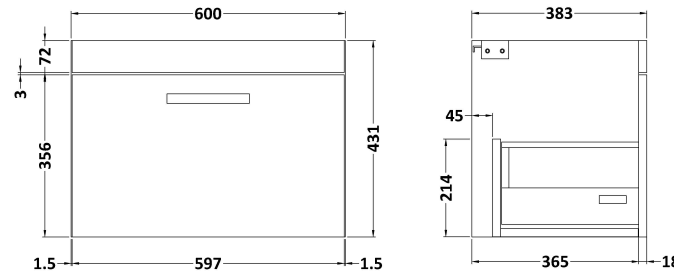

Sales Code: ATH036W

Description: 600 Wh Single Drawer Vanity & Worktop

Packaging Details

Barcode: 5056211801610

Sales Code: MOC183

Description: 600 Wall Hung Single Drawer Basin Unit

Product Dimensions

Height (mm):	430
Width (mm):	600
Depth (mm):	383
Nett Weight (kg):	13

Packaging Dimensions

Height (mm):	450
Width (mm):	620
Depth (mm):	405
Gross Weight (kg):	13.5

Packaging Data

Box Colour:	Brown Cardboard Box
Box Qty:	1
Label Size:	100 x 50
Label Colour:	White Label
Label Qty:	2

Sales Code: MWD260

Description: 600 Worktop (605X390x18mm)

Product Dimensions

Height (mm):	18
Width (mm):	605
Depth (mm):	390
Nett Weight (kg):	2.5

Packaging Dimensions

Height (mm):	25
Width (mm):	625
Depth (mm):	410
Gross Weight (kg):	2.5

Packaging Data

Box Colour:	Brown Cardboard Box
Box Qty:	1
Label Size:	50 x 100
Label Colour:	White Label
Label Qty:	2

Outer Box Dimensions (If Applicable)

Height (mm):	
Width (mm):	
Depth (mm):	
Gross Weight (kg):	
Barcode:	5055275893548