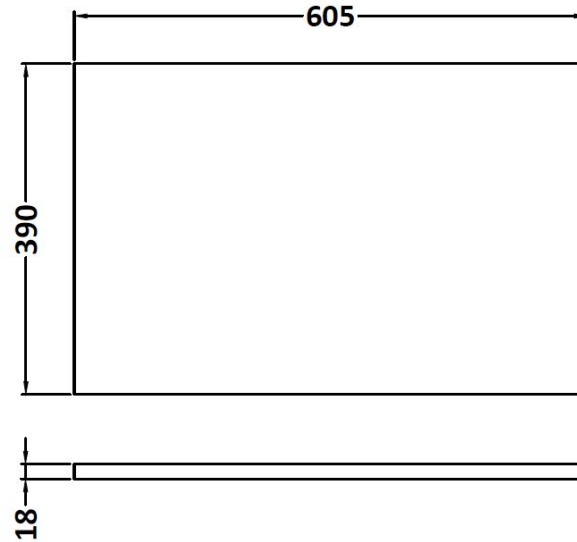

Packaging Dimensions

Height (mm):	450
Width (mm):	620
Depth (mm):	405
Gross Weight (kg):	13.5

Packaging Data

Box Colour:	Brown Cardboard Box
Box Qty:	1
Label Size:	100 x 50
Label Colour:	White Label
Label Qty:	2

Outer Box Dimensions (If Applicable)

Height (mm):	
Width (mm):	
Depth (mm):	
Gross Weight (kg):	
Barcode:	5055275828502

Product Details

Country of Origin:	United Kingdom
Fitting Instruction:	No
CE & UKCA:	N/A
FSC Certified Materials:	Yes
Colour:	Driftwood
Construction Method:	Cam & Wood Dowel
Construction Type:	Rigid
Cabinet Finish:	MFC Textured Woodgrain
Fascia Finish:	MFC Textured Woodgrain
Cabinet Thickness (mm):	18
Fascia Thickness (mm):	18
Drawer Included:	Yes
Drawer Type:	80mm High Metal Softclose
No of Shelves:	0
Hinge Type:	Not Applicable
Hinge Included:	Not Applicable
Adjustable Legs:	No, Not Required
Fixings Included:	Yes
Handle Style:	Contemporary
Waste Shroud:	Yes
Handle Included:	Yes, Supplied
Handle Type:	D-Shape

Sales Code: MWD260

Description: 600 Worktop (605X390x18mm)

Product Dimensions

Height (mm):	18
Width (mm):	605
Depth (mm):	390
Nett Weight (kg):	2.5

Packaging Dimensions

Height (mm):	25
Width (mm):	625
Depth (mm):	410
Gross Weight (kg):	2.5

Packaging Data

Box Colour:	Brown Cardboard Box
Box Qty:	1
Label Size:	50 x 100
Label Colour:	White Label
Label Qty:	2

Outer Box Dimensions (If Applicable)

Height (mm):	
Width (mm):	
Depth (mm):	
Gross Weight (kg):	
Barcode:	5055275893548