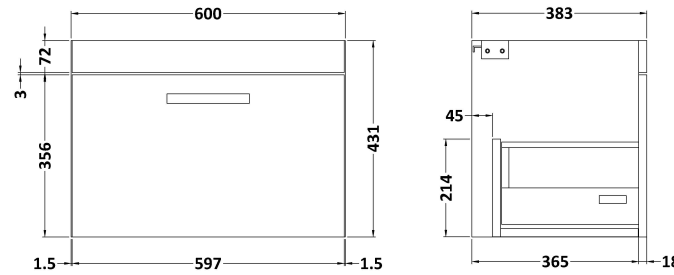

Sales Code: ATH038G

Description: 600 Wh Single Drawer Vanity & Basin 4

Packaging Details

Barcode: 5056462621869

Sales Code: MOC683

Description: 600 Wall Hung Single Drawer Basin Unit

Product Dimensions

Height (mm):	430
Width (mm):	600
Depth (mm):	383
Nett Weight (kg):	15

Packaging Dimensions

Height (mm):	450
Width (mm):	620
Depth (mm):	405
Gross Weight (kg):	16

Packaging Data

Box Colour:	Brown Cardboard Box
Box Qty:	1
Label Size:	100 x 50
Label Colour:	White Label
Label Qty:	2

Sales Code: NVM043

Description: 600 Curved Basin 1Th

Product Dimensions

Height (mm):	160
Width (mm):	610
Depth (mm):	440
Nett Weight (kg):	11

Packaging Dimensions

Height (mm):	190
Width (mm):	630
Depth (mm):	415
Gross Weight (kg):	11.5

Packaging Data

Box Colour:	Brown Cardboard Box - Printed
Box Qty:	1
Label Size:	100 x 50
Label Colour:	White Label
Label Qty:	2

Outer Box Dimensions (If Applicable)

Height (mm):	
Width (mm):	
Depth (mm):	
Gross Weight (kg):	
Barcode:	5056462620961