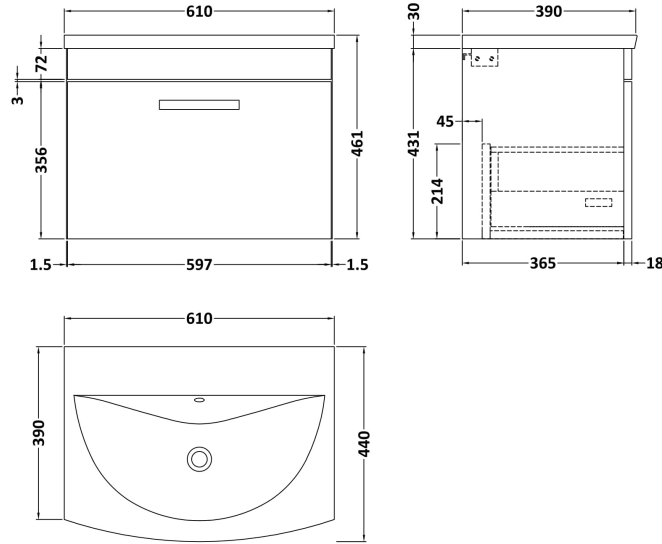

Sales Code: ATH038G

Description: 600 Wh Single Drawer Vanity & Basin 4

Packaging Details

Barcode: 5056462621869

Sales Code: MOC683

Description: 600 Wall Hung Single Drawer Basin Unit

Product Dimensions

Height (mm):	430
Width (mm):	600
Depth (mm):	383
Nett Weight (kg):	15

Packaging Dimensions

Height (mm):	450
Width (mm):	620
Depth (mm):	405
Gross Weight (kg):	16

Packaging Data

Box Colour:	Brown Cardboard Box
Box Qty:	1
Label Size:	100 x 50
Label Colour:	White Label
Label Qty:	2

Sales Code: NVM043

Description: 600 Curved Basin 1Th

Product Dimensions

Height (mm):	160
Width (mm):	610
Depth (mm):	440
Nett Weight (kg):	11

Packaging Dimensions

Height (mm):	190
Width (mm):	630
Depth (mm):	415
Gross Weight (kg):	11.5

Packaging Data

Box Colour:	Brown Cardboard Box - Printed
Box Qty:	1
Label Size:	100 x 50
Label Colour:	White Label
Label Qty:	2

Outer Box Dimensions (If Applicable)

Height (mm):	
Width (mm):	
Depth (mm):	
Gross Weight (kg):	
Barcode:	5056462620961