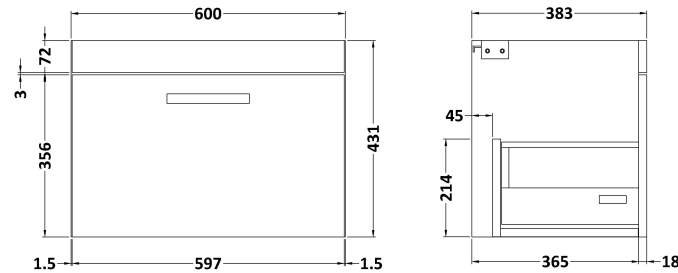

Sales Code: ATH039C

Description: 1200 Wh 2-Drawer Vanity & Double Basin

Packaging Details

Barcode: 5056211815310

Sales Code: MOD583

Description: 600 Wall Hung Single Drawer Basin Unit

Product Dimensions

Height (mm):	430
Width (mm):	600
Depth (mm):	383
Nett Weight (kg):	13

Packaging Dimensions

Height (mm):	450
Width (mm):	620
Depth (mm):	405
Gross Weight (kg):	13.5

Packaging Data

Box Colour:	Brown Cardboard Box
Box Qty:	1
Label Size:	100 x 50
Label Colour:	White Label
Label Qty:	2

Sales Code: PMB424

Description: Double Polymarble Basin 1205 X 390

Product Dimensions

Height (mm):	390
Width (mm):	1205
Depth (mm):	157
Nett Weight (kg):	18.12

Packaging Dimensions

Height (mm):	100
Width (mm):	1205
Depth (mm):	400
Gross Weight (kg):	18.12

Packaging Data

Box Colour:	Brown Cardboard Box - Printed
Box Qty:	1
Label Size:	100 x 50
Label Colour:	White Label
Label Qty:	2

Outer Box Dimensions (If Applicable)

Height (mm):	
Width (mm):	
Depth (mm):	
Gross Weight (kg):	
Barcode:	5056211815136