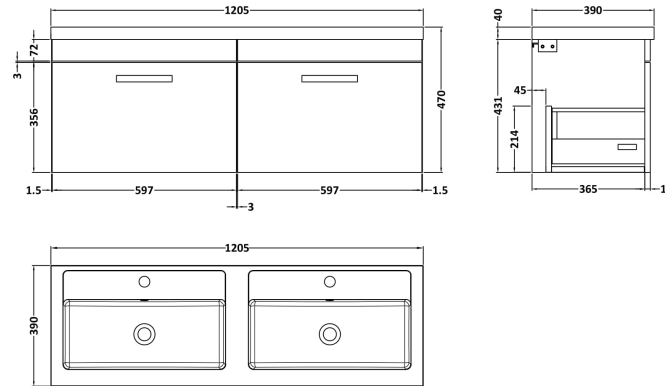

Sales Code: ATH039C

Description: 1200 Wh 2-Drawer Vanity & Double Basin

Packaging Details

Barcode: 5056211815310

Sales Code: MOD583

Description: 600 Wall Hung Single Drawer Basin Unit

Product Dimensions

Height (mm):	430
Width (mm):	600
Depth (mm):	383
Nett Weight (kg):	13

Packaging Dimensions

Height (mm):	450
Width (mm):	620
Depth (mm):	405
Gross Weight (kg):	13.5

Packaging Data

Box Colour:	Brown Cardboard Box
Box Qty:	1
Label Size:	100 x 50
Label Colour:	White Label
Label Qty:	2

Outer Box Dimensions (If Applicable)

Height (mm):	
Width (mm):	
Depth (mm):	
Gross Weight (kg):	
Barcode:	5055275825570

Product Details

Country of Origin:	United Kingdom
Fitting Instruction:	No
CE & UKCA:	N/A
FSC Certified Materials:	Yes
Colour:	Anthracite Woodgrain
Construction Method:	Cam & Wood Dowel
Construction Type:	Rigid
Cabinet Finish:	MFC Textured Woodgrain
Fascia Finish:	MFC Textured Woodgrain
Cabinet Thickness (mm):	18
Fascia Thickness (mm):	18
Drawer Included:	Yes
Drawer Type:	80mm High Metal Softclose
No of Shelves:	0
Hinge Type:	Not Applicable
Hinge Included:	Not Applicable
Adjustable Legs:	No, Not Required
Fixings Included:	Yes
Handle Style:	Contemporary
Waste Shroud:	Yes
Handle Included:	Yes, Supplied
Handle Type:	D-Shape

Sales Code: PMB424

Description: Double Polymarble Basin 1205 X 390

Product Dimensions

Height (mm):	390
Width (mm):	1205
Depth (mm):	157
Nett Weight (kg):	18.12

Packaging Dimensions

Height (mm):	100
Width (mm):	1205
Depth (mm):	400
Gross Weight (kg):	18.12