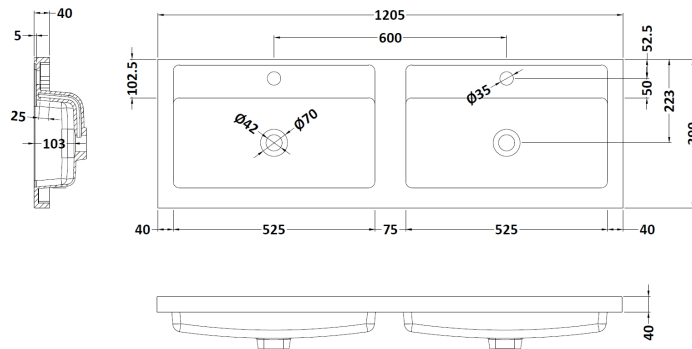

Packaging Dimensions

Height (mm):	450
Width (mm):	620
Depth (mm):	405
Gross Weight (kg):	13.5

Packaging Data

Box Colour:	Brown Cardboard Box
Box Qty:	1
Label Size:	100 x 50
Label Colour:	White Label
Label Qty:	2

Outer Box Dimensions (If Applicable)

Height (mm):	
Width (mm):	
Depth (mm):	
Gross Weight (kg):	
Barcode:	5055275825570

Product Details

Country of Origin:	United Kingdom
Fitting Instruction:	No
CE & UKCA:	N/A
FSC Certified Materials:	Yes
Colour:	Anthracite Woodgrain
Construction Method:	Cam & Wood Dowel
Construction Type:	Rigid
Cabinet Finish:	MFC Textured Woodgrain
Fascia Finish:	MFC Textured Woodgrain
Cabinet Thickness (mm):	18
Fascia Thickness (mm):	18
Drawer Included:	Yes
Drawer Type:	80mm High Metal Softclose
No of Shelves:	0
Hinge Type:	Not Applicable
Hinge Included:	Not Applicable
Adjustable Legs:	No, Not Required
Fixings Included:	Yes
Handle Style:	Contemporary
Waste Shroud:	Yes
Handle Included:	Yes, Supplied
Handle Type:	D-Shape

Sales Code: PMB424

Description: Double Polymarble Basin 1205 X 390

Product Dimensions

Height (mm):	390
Width (mm):	1205
Depth (mm):	157
Nett Weight (kg):	18.12

Packaging Dimensions

Height (mm):	100
Width (mm):	1205
Depth (mm):	400
Gross Weight (kg):	18.12

Packaging Data

Box Colour:	Brown Cardboard Box - Printed
Box Qty:	1
Label Size:	100 x 50
Label Colour:	White Label
Label Qty:	2

Outer Box Dimensions (If Applicable)

Height (mm):	
Width (mm):	
Depth (mm):	
Gross Weight (kg):	
Barcode:	5056211815136