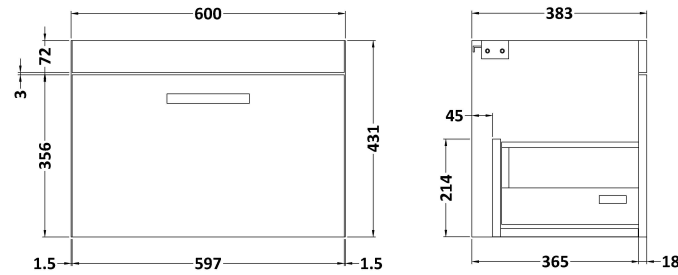

Sales Code: ATH040D

Description: 600 Wh Single Drawer Vanity & Basin 3

Packaging Details

Barcode: 5056211864035

Sales Code: MOD683

Description: 600 Wall Hung Single Drawer Basin Unit

Product Dimensions

Height (mm):	430
Width (mm):	600
Depth (mm):	383
Nett Weight (kg):	13

Packaging Dimensions

Height (mm):	450
Width (mm):	620
Depth (mm):	405
Gross Weight (kg):	13.5

Packaging Data

Box Colour:	Brown Cardboard Box
Box Qty:	1
Label Size:	100 x 50
Label Colour:	White Label
Label Qty:	2

Sales Code: NVM033

Description: 600 Thin Edged Basin 1Th

Product Dimensions

Height (mm):	170
Width (mm):	610
Depth (mm):	395
Nett Weight (kg):	11

Packaging Dimensions

Height (mm):	190
Width (mm):	630
Depth (mm):	415
Gross Weight (kg):	11.5

Packaging Data

Box Colour:	Brown Cardboard Box - Printed
Box Qty:	1
Label Size:	100 x 50
Label Colour:	White Label
Label Qty:	2

Outer Box Dimensions (If Applicable)

Height (mm):	
Width (mm):	
Depth (mm):	
Gross Weight (kg):	
Barcode:	5056211853428