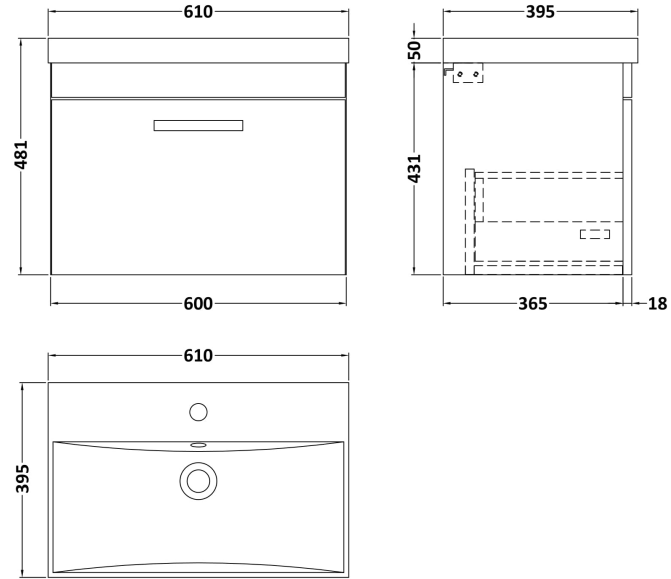

### Packaging Details

Barcode: 5056211864035

**Sales Code:** MOD683

**Description:** 600 Wall Hung Single Drawer Basin Unit

**Product Dimensions**

Height (mm):	430
Width (mm):	600
Depth (mm):	383
Nett Weight (kg):	13

**Packaging Dimensions**

Height (mm):	450
Width (mm):	620
Depth (mm):	405
Gross Weight (kg):	13.5

**Packaging Data**

Box Colour:	Brown Cardboard Box
Box Qty:	1
Label Size:	100 x 50
Label Colour:	White Label
Label Qty:	2

### Product Dimensions

Height (mm):	170
Width (mm):	610
Depth (mm):	395
Nett Weight (kg):	11

### Packaging Dimensions

Height (mm):	190
Width (mm):	630
Depth (mm):	415
Gross Weight (kg):	11.5