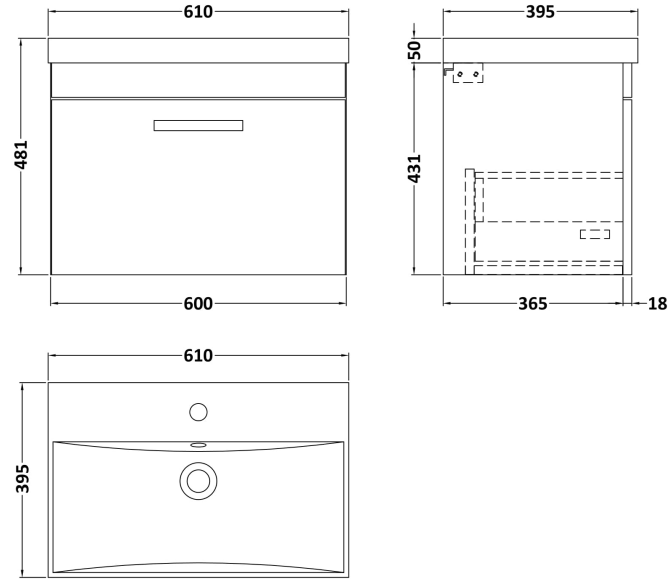

Sales Code: ATH040D

Description: 600 Wh Single Drawer Vanity & Basin 3

Packaging Details

Barcode: 5056211864035

Sales Code: MOD683

Description: 600 Wall Hung Single Drawer Basin Unit

Product Dimensions

Height (mm):	430
Width (mm):	600
Depth (mm):	383
Nett Weight (kg):	13

Packaging Dimensions

Height (mm):	450
Width (mm):	620
Depth (mm):	405
Gross Weight (kg):	13.5

Packaging Data

Box Colour:	Brown Cardboard Box
Box Qty:	1
Label Size:	100 x 50
Label Colour:	White Label
Label Qty:	2

Outer Box Dimensions (If Applicable)

Height (mm):	
Width (mm):	
Depth (mm):	
Gross Weight (kg):	
Barcode:	5055275825587

Product Details

Country of Origin:	United Kingdom
Fitting Instruction:	No
CE & UKCA:	N/A
FSC Certified Materials:	Yes
Colour:	Black Woodgrain
Construction Method:	Cam & Wood Dowel
Construction Type:	Rigid
Cabinet Finish:	MFC Textured Woodgrain
Fascia Finish:	MFC Textured Woodgrain
Cabinet Thickness (mm):	18
Fascia Thickness (mm):	18
Drawer Included:	Yes
Drawer Type:	80mm High Metal Softclose
No of Shelves:	0
Hinge Type:	Not Applicable
Hinge Included:	Not Applicable
Adjustable Legs:	No, Not Required
Fixings Included:	Yes
Handle Style:	Contemporary
Waste Shroud:	Yes
Handle Included:	Yes, Supplied
Handle Type:	D-Shape

Sales Code: NVM033

Description: 600 Thin Edged Basin 1Th

Product Dimensions

Height (mm):	170
Width (mm):	610
Depth (mm):	395
Nett Weight (kg):	11

Packaging Dimensions

Height (mm):	190
Width (mm):	630
Depth (mm):	415
Gross Weight (kg):	11.5