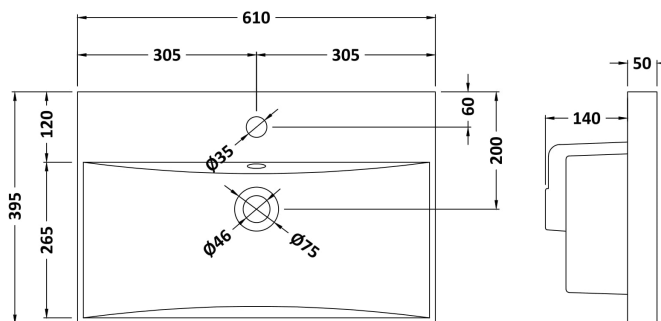

Packaging Dimensions

Height (mm):	450
Width (mm):	620
Depth (mm):	405
Gross Weight (kg):	13.5

Packaging Data

Box Colour:	Brown Cardboard Box
Box Qty:	1
Label Size:	100 x 50
Label Colour:	White Label
Label Qty:	2

Outer Box Dimensions (If Applicable)

Height (mm):	
Width (mm):	
Depth (mm):	
Gross Weight (kg):	
Barcode:	5055275825587

Product Details

Country of Origin:	United Kingdom
Fitting Instruction:	No
CE & UKCA:	N/A
FSC Certified Materials:	Yes
Colour:	Black Woodgrain
Construction Method:	Cam & Wood Dowel
Construction Type:	Rigid
Cabinet Finish:	MFC Textured Woodgrain
Fascia Finish:	MFC Textured Woodgrain
Cabinet Thickness (mm):	18
Fascia Thickness (mm):	18
Drawer Included:	Yes
Drawer Type:	80mm High Metal Softclose
No of Shelves:	0
Hinge Type:	Not Applicable
Hinge Included:	Not Applicable
Adjustable Legs:	No, Not Required
Fixings Included:	Yes
Handle Style:	Contemporary
Waste Shroud:	Yes
Handle Included:	Yes, Supplied
Handle Type:	D-Shape

Sales Code: NVM033

Description: 600 Thin Edged Basin 1Th

Product Dimensions

Height (mm):	170
Width (mm):	610
Depth (mm):	395
Nett Weight (kg):	11

Packaging Dimensions

Height (mm):	190
Width (mm):	630
Depth (mm):	415
Gross Weight (kg):	11.5

Packaging Data

Box Colour:	Brown Cardboard Box - Printed
Box Qty:	1
Label Size:	100 x 50
Label Colour:	White Label
Label Qty:	2

Outer Box Dimensions (If Applicable)

Height (mm):	
Width (mm):	
Depth (mm):	
Gross Weight (kg):	
Barcode:	5056211853428