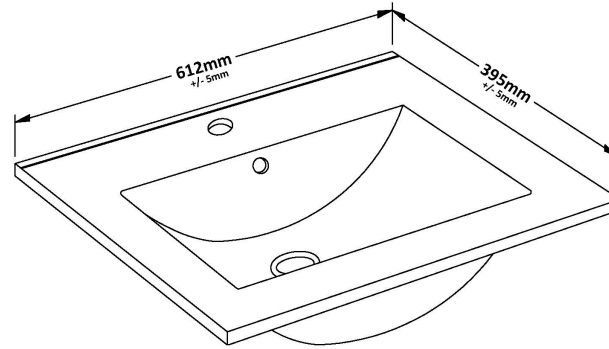

### Product Dimensions

Height (mm):	430
Width (mm):	600
Depth (mm):	383
Nett Weight (kg):	13

### Packaging Dimensions

Height (mm):	450
Width (mm):	620
Depth (mm):	405
Gross Weight (kg):	13.5

### Outer Box Dimensions (If Applicable)

Height (mm):	
Width (mm):	
Depth (mm):	
Gross Weight (kg):	
Barcode:	5055275880661

### Product Dimensions

Height (mm):	170
Width (mm):	600
Depth (mm):	390
Nett Weight (kg):	10.76