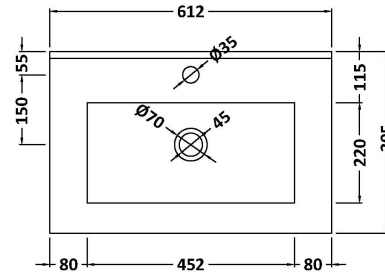

### Product Dimensions

Height (mm):	430
Width (mm):	600
Depth (mm):	383
Nett Weight (kg):	13

### Packaging Dimensions

Height (mm):	450
Width (mm):	620
Depth (mm):	405
Gross Weight (kg):	13.5

### Outer Box Dimensions (If Applicable)

Height (mm):	
Width (mm):	
Depth (mm):	
Gross Weight (kg):	
Barcode:	5055275880661

### Product Dimensions

Height (mm):	170
Width (mm):	600
Depth (mm):	390
Nett Weight (kg):	10.76