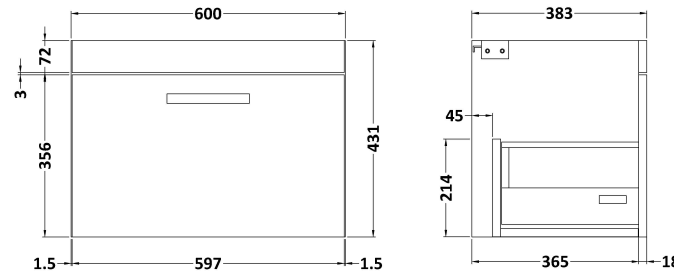

### Product Dimensions

Height (mm):	430
Width (mm):	600
Depth (mm):	383
Nett Weight (kg):	13

### Packaging Dimensions

Height (mm):	450
Width (mm):	620
Depth (mm):	405
Gross Weight (kg):	13.5

### Product Dimensions

Height (mm):	170
Width (mm):	600
Depth (mm):	390
Nett Weight (kg):	10.76

### Packaging Dimensions

Height (mm):	200
Width (mm):	400
Depth (mm):	620
Gross Weight (kg):	10.76