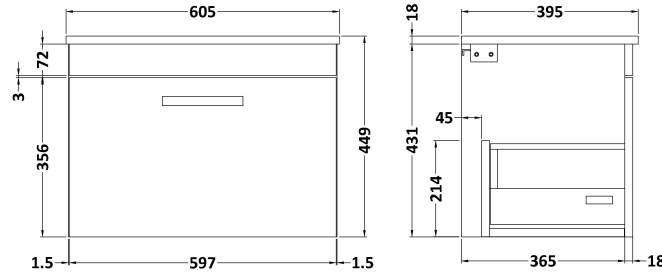

Sales Code: ATH041B

Description: 600 Wh Single Drawer Vanity & Basin 2

Packaging Details

Barcode: 5056211800323