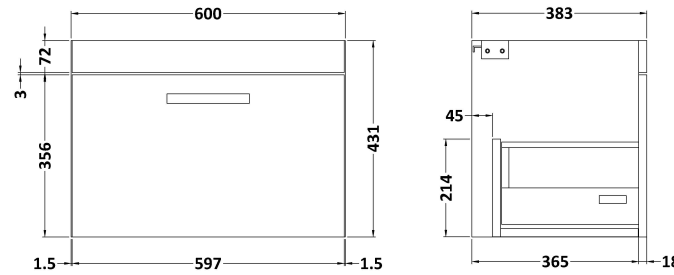

Sales Code: ATH041F

Description: 1200 Wh 2-Drawer Vanity & Double Basin

Packaging Details

Barcode: 5056211888703

Sales Code: MOE183

Description: 600 Wall Hung Single Drawer Basin Unit

Product Dimensions

Height (mm):	430
Width (mm):	600
Depth (mm):	383
Nett Weight (kg):	13

Packaging Dimensions

Height (mm):	450
Width (mm):	620
Depth (mm):	405
Gross Weight (kg):	13.5

Packaging Data

Box Colour:	Brown Cardboard Box - Printed
Box Qty:	0
Label Size:	0 x 0
Label Colour:	White Label
Label Qty:	2

Outer Box Dimensions (If Applicable)

Height (mm):	
Width (mm):	
Depth (mm):	
Gross Weight (kg):	
Barcode:	5055275880661

Product Details

Country of Origin:	China
Fitting Instruction:	No
CE & UKCA:	N/A
FSC Certified Materials:	Yes
Colour:	Gloss White
Construction Method:	Cam & Wood Dowel
Construction Type:	Rigid
Cabinet Finish:	MFC Painted Gloss
Fascia Finish:	Mdf Painted Gloss
Cabinet Thickness (mm):	16
Fascia Thickness (mm):	18
Drawer Included:	Yes
Drawer Type:	80mm High Metal Softclose
No of Shelves:	0
Hinge Type:	Not Applicable
Hinge Included:	Not Applicable
Adjustable Legs:	No, Not Required
Fixings Included:	Yes
Handle Style:	Contemporary
Waste Shroud:	Yes
Handle Included:	Yes, Supplied
Handle Type:	D-Shape

Sales Code: CBM424

Description: Double Ceramic Basin 1208X392

Product Dimensions

Height (mm):	390
Width (mm):	1205
Depth (mm):	175
Nett Weight (kg):	27

Packaging Dimensions

Height (mm):	205
Width (mm):	1270
Depth (mm):	510
Gross Weight (kg):	27