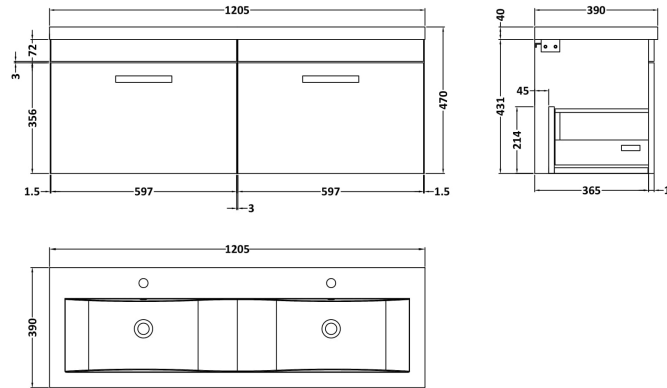

Sales Code: ATH041F

Description: 1200 Wh 2-Drawer Vanity & Double Basin

Packaging Details

Barcode: 5056211888703

Sales Code: MOE183

Description: 600 Wall Hung Single Drawer Basin Unit

Product Dimensions

Height (mm):	430
Width (mm):	600
Depth (mm):	383
Nett Weight (kg):	13

Packaging Dimensions

Height (mm):	450
Width (mm):	620
Depth (mm):	405
Gross Weight (kg):	13.5

Packaging Data

Box Colour:	Brown Cardboard Box - Printed
Box Qty:	0
Label Size:	0 x 0
Label Colour:	White Label
Label Qty:	2

Outer Box Dimensions (If Applicable)

Height (mm):	
Width (mm):	
Depth (mm):	
Gross Weight (kg):	
Barcode:	5055275880661

Product Details

Country of Origin:	China
Fitting Instruction:	No
CE & UKCA:	N/A
FSC Certified Materials:	Yes
Colour:	Gloss White
Construction Method:	Cam & Wood Dowel
Construction Type:	Rigid
Cabinet Finish:	MFC Painted Gloss
Fascia Finish:	Mdf Painted Gloss
Cabinet Thickness (mm):	16
Fascia Thickness (mm):	18
Drawer Included:	Yes
Drawer Type:	80mm High Metal Softclose
No of Shelves:	0
Hinge Type:	Not Applicable
Hinge Included:	Not Applicable
Adjustable Legs:	No, Not Required
Fixings Included:	Yes
Handle Style:	Contemporary
Waste Shroud:	Yes
Handle Included:	Yes, Supplied
Handle Type:	D-Shape

Sales Code: CBM424

Description: Double Ceramic Basin 1208X392

Product Dimensions

Height (mm):	390
Width (mm):	1205
Depth (mm):	175
Nett Weight (kg):	27

Packaging Dimensions

Height (mm):	205
Width (mm):	1270
Depth (mm):	510
Gross Weight (kg):	27