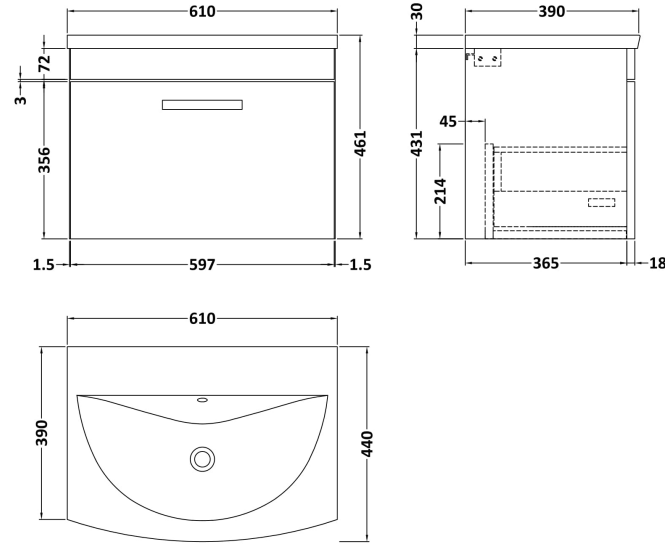

Sales Code: ATH041G

Description: 600 Wh Single Drawer Vanity & Basin 4

Packaging Details

Barcode: 5056462621890

Sales Code: MOE183

Description: 600 Wall Hung Single Drawer Basin Unit

Product Dimensions

Height (mm):	430
Width (mm):	600
Depth (mm):	383
Nett Weight (kg):	13

Packaging Dimensions

Height (mm):	450
Width (mm):	620
Depth (mm):	405
Gross Weight (kg):	13.5

Packaging Data

Box Colour:	Brown Cardboard Box - Printed
Box Qty:	0
Label Size:	0 x 0
Label Colour:	White Label
Label Qty:	2

Outer Box Dimensions (If Applicable)

Height (mm):	
Width (mm):	
Depth (mm):	
Gross Weight (kg):	
Barcode:	5055275880661

Product Details

Country of Origin:	China
Fitting Instruction:	No
CE & UKCA:	N/A
FSC Certified Materials:	Yes
Colour:	Gloss White
Construction Method:	Cam & Wood Dowel
Construction Type:	Rigid
Cabinet Finish:	MFC Painted Gloss
Fascia Finish:	Mdf Painted Gloss
Cabinet Thickness (mm):	16
Fascia Thickness (mm):	18
Drawer Included:	Yes
Drawer Type:	80mm High Metal Softclose
No of Shelves:	0
Hinge Type:	Not Applicable
Hinge Included:	Not Applicable
Adjustable Legs:	No, Not Required
Fixings Included:	Yes
Handle Style:	Contemporary
Waste Shroud:	Yes
Handle Included:	Yes, Supplied
Handle Type:	D-Shape

Sales Code: NVM043

Description: 600 Curved Basin 1Th

Product Dimensions

Height (mm):	160
Width (mm):	610
Depth (mm):	440
Nett Weight (kg):	11

Packaging Dimensions

Height (mm):	190
Width (mm):	630
Depth (mm):	415
Gross Weight (kg):	11.5