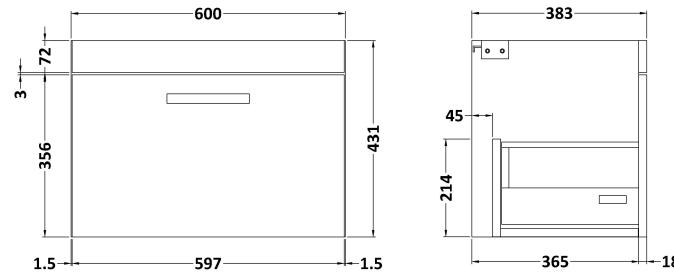

Sales Code: ATH041G

Description: 600 Wh Single Drawer Vanity & Basin 4

Packaging Details

Barcode: 5056462621890

Sales Code: MOE183

Description: 600 Wall Hung Single Drawer Basin Unit

Product Dimensions

Height (mm):	430
Width (mm):	600
Depth (mm):	383
Nett Weight (kg):	13

Packaging Dimensions

Height (mm):	450
Width (mm):	620
Depth (mm):	405
Gross Weight (kg):	13.5

Packaging Data

Box Colour:	Brown Cardboard Box - Printed
Box Qty:	0
Label Size:	0 x 0
Label Colour:	White Label
Label Qty:	2

Outer Box Dimensions (If Applicable)

Height (mm):	
Width (mm):	
Depth (mm):	
Gross Weight (kg):	
Barcode:	5055275880661

Product Details

Country of Origin:	China
Fitting Instruction:	No
CE & UKCA:	N/A
FSC Certified Materials:	Yes
Colour:	Gloss White
Construction Method:	Cam & Wood Dowel
Construction Type:	Rigid
Cabinet Finish:	MFC Painted Gloss
Fascia Finish:	Mdf Painted Gloss
Cabinet Thickness (mm):	16
Fascia Thickness (mm):	18
Drawer Included:	Yes
Drawer Type:	80mm High Metal Softclose
No of Shelves:	0
Hinge Type:	Not Applicable
Hinge Included:	Not Applicable
Adjustable Legs:	No, Not Required
Fixings Included:	Yes
Handle Style:	Contemporary
Waste Shroud:	Yes
Handle Included:	Yes, Supplied
Handle Type:	D-Shape

Sales Code: NVM043

Description: 600 Curved Basin 1Th

Product Dimensions

Height (mm):	160
Width (mm):	610
Depth (mm):	440
Nett Weight (kg):	11

Packaging Dimensions

Height (mm):	190
Width (mm):	630
Depth (mm):	415
Gross Weight (kg):	11.5