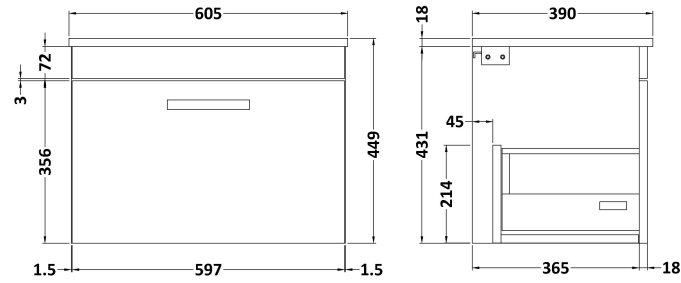

Sales Code: ATH041W

Description: 600 Wh Single Drawer Vanity & Worktop

Packaging Details

Barcode: 5056211801658