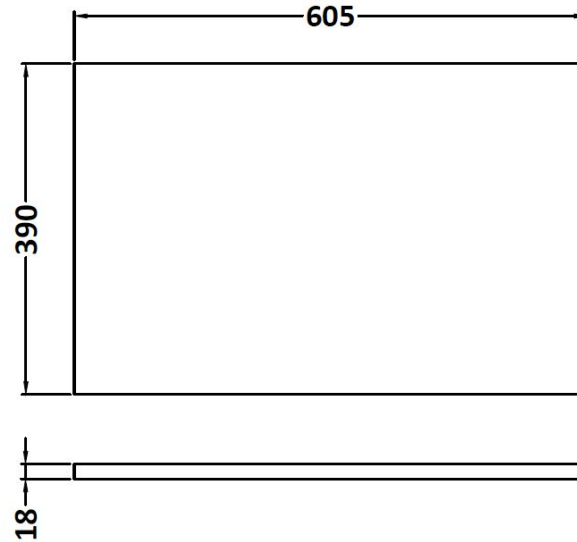

### Product Dimensions

Height (mm):	430
Width (mm):	600
Depth (mm):	383
Nett Weight (kg):	13

### Packaging Dimensions

Height (mm):	450
Width (mm):	620
Depth (mm):	405
Gross Weight (kg):	13.5

### Outer Box Dimensions (If Applicable)

Height (mm):	
Width (mm):	
Depth (mm):	
Gross Weight (kg):	
Barcode:	5055275880661

### Product Dimensions

Height (mm):	18
Width (mm):	605
Depth (mm):	390
Nett Weight (kg):	2.5