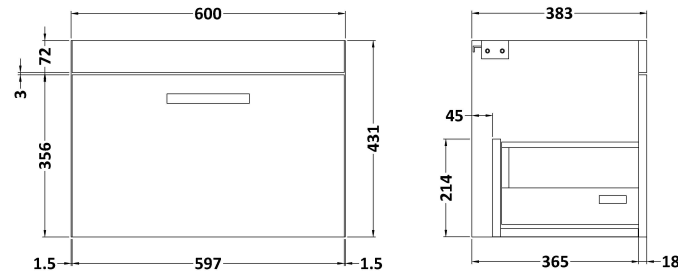

### Product Dimensions

Height (mm):	430
Width (mm):	600
Depth (mm):	383
Nett Weight (kg):	13

### Packaging Dimensions

Height (mm):	450
Width (mm):	620
Depth (mm):	405
Gross Weight (kg):	13.5

### Product Dimensions

Height (mm):	18
Width (mm):	605
Depth (mm):	390
Nett Weight (kg):	2.5

### Packaging Dimensions

Height (mm):	25
Width (mm):	625
Depth (mm):	410
Gross Weight (kg):	3