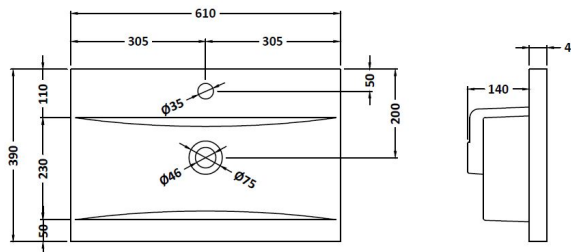

Packaging Dimensions

Height (mm):	450
Width (mm):	620
Depth (mm):	405
Gross Weight (kg):	16

Packaging Data

Box Colour:	Brown Cardboard Box
Box Qty:	1
Label Size:	100 x 50
Label Colour:	White Label
Label Qty:	2

Outer Box Dimensions (If Applicable)

Height (mm):	
Width (mm):	
Depth (mm):	
Gross Weight (kg):	
Barcode:	5055275880463

Product Details

Country of Origin:	United Kingdom
Fitting Instruction:	No
CE & UKCA:	N/A
FSC Certified Materials:	Yes
Colour:	Stone Grey
Construction Method:	Cam & Wood Dowel
Construction Type:	Rigid
Cabinet Finish:	MFC Smooth Matt
Fascia Finish:	MFC Smooth Matt
Cabinet Thickness (mm):	18
Fascia Thickness (mm):	18
Drawer Included:	Yes
Drawer Type:	80mm High Metal Softclose
No of Shelves:	0
Hinge Type:	Not Applicable
Hinge Included:	Not Applicable
Adjustable Legs:	No, Not Required
Fixings Included:	Yes
Handle Style:	Contemporary
Waste Shroud:	Yes
Handle Included:	Yes, Supplied
Handle Type:	D-Shape

Sales Code: NVM013

Description: 600 Mid-Edged Basin 1 Th

Product Dimensions

Height (mm):	180
Width (mm):	610
Depth (mm):	390
Nett Weight (kg):	11

Packaging Dimensions

Height (mm):	200
Width (mm):	410
Depth (mm):	630
Gross Weight (kg):	11

Packaging Data

Box Colour:	Brown Cardboard Box - Printed
Box Qty:	1
Label Size:	100 x 50
Label Colour:	White Label
Label Qty:	2

Outer Box Dimensions (If Applicable)

Height (mm):	
Width (mm):	
Depth (mm):	
Gross Weight (kg):	
Barcode:	5055369043415