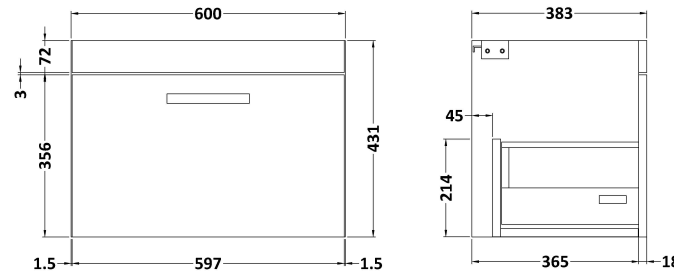

Sales Code: ATH042A

Description: 600 Wh Single Drawer Vanity & Basin 1

Packaging Details

Barcode: 5055275899618

Sales Code: MOC583

Description: 600 Wall Hung Single Drawer Basin Unit

Product Dimensions

Height (mm):	430
Width (mm):	600
Depth (mm):	383
Nett Weight (kg):	16

Packaging Dimensions

Height (mm):	450
Width (mm):	620
Depth (mm):	405
Gross Weight (kg):	16

Packaging Data

Box Colour:	Brown Cardboard Box
Box Qty:	1
Label Size:	100 x 50
Label Colour:	White Label
Label Qty:	2

Outer Box Dimensions (If Applicable)

Height (mm):	
Width (mm):	
Depth (mm):	
Gross Weight (kg):	
Barcode:	5055275880463

Product Details

Country of Origin:	United Kingdom
Fitting Instruction:	No
CE & UKCA:	N/A
FSC Certified Materials:	Yes
Colour:	Stone Grey
Construction Method:	Cam & Wood Dowel
Construction Type:	Rigid
Cabinet Finish:	MFC Smooth Matt
Fascia Finish:	MFC Smooth Matt
Cabinet Thickness (mm):	18
Fascia Thickness (mm):	18
Drawer Included:	Yes
Drawer Type:	80mm High Metal Softclose
No of Shelves:	0
Hinge Type:	Not Applicable
Hinge Included:	Not Applicable
Adjustable Legs:	No, Not Required
Fixings Included:	Yes
Handle Style:	Contemporary
Waste Shroud:	Yes
Handle Included:	Yes, Supplied
Handle Type:	D-Shape

Sales Code: NVM013

Description: 600 Mid-Edged Basin 1 Th

Product Dimensions

Height (mm):	180
Width (mm):	610
Depth (mm):	390
Nett Weight (kg):	11

Packaging Dimensions

Height (mm):	200
Width (mm):	410
Depth (mm):	630
Gross Weight (kg):	11