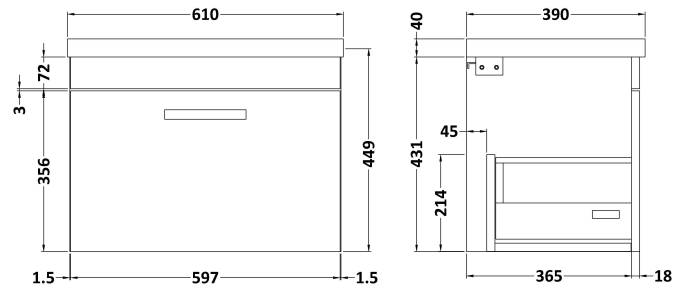

Sales Code: ATH042A

Description: 600 Wh Single Drawer Vanity & Basin 1

Packaging Details

Barcode: 5055275899618

Sales Code: MOC583

Description: 600 Wall Hung Single Drawer Basin Unit

Product Dimensions

Height (mm):	430
Width (mm):	600
Depth (mm):	383
Nett Weight (kg):	16

Packaging Dimensions

Height (mm):	450
Width (mm):	620
Depth (mm):	405
Gross Weight (kg):	16

Packaging Data

Box Colour:	Brown Cardboard Box
Box Qty:	1
Label Size:	100 x 50
Label Colour:	White Label
Label Qty:	2

Sales Code: NVM013

Description: 600 Mid-Edged Basin 1 Th

Product Dimensions

Height (mm):	180
Width (mm):	610
Depth (mm):	390
Nett Weight (kg):	11

Packaging Dimensions

Height (mm):	200
Width (mm):	410
Depth (mm):	630
Gross Weight (kg):	11

Packaging Data

Box Colour:	Brown Cardboard Box - Printed
Box Qty:	1
Label Size:	100 x 50
Label Colour:	White Label
Label Qty:	2

Outer Box Dimensions (If Applicable)

Height (mm):	
Width (mm):	
Depth (mm):	
Gross Weight (kg):	
Barcode:	5055369043415