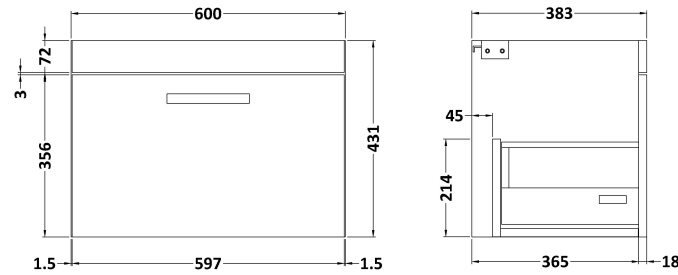

Sales Code: ATH042B

Description: 600 Wh Single Drawer Vanity & Basin 2

Packaging Details

Barcode: 5056211800330

Sales Code: MOC583

Description: 600 Wall Hung Single Drawer Basin Unit

Product Dimensions

Height (mm):	430
Width (mm):	600
Depth (mm):	383
Nett Weight (kg):	16

Packaging Dimensions

Height (mm):	450
Width (mm):	620
Depth (mm):	405
Gross Weight (kg):	16

Packaging Data

Box Colour:	Brown Cardboard Box
Box Qty:	1
Label Size:	100 x 50
Label Colour:	White Label
Label Qty:	2

Sales Code: NVM003

Description: Minimalist Basin 600mm

Product Dimensions

Height (mm):	170
Width (mm):	600
Depth (mm):	390
Nett Weight (kg):	10.76

Packaging Dimensions

Height (mm):	200
Width (mm):	400
Depth (mm):	620
Gross Weight (kg):	10.76

Packaging Data

Box Colour:	Brown Cardboard Box - Printed
Box Qty:	1
Label Size:	100 x 50
Label Colour:	White Label
Label Qty:	2

Outer Box Dimensions (If Applicable)

Height (mm):	
Width (mm):	
Depth (mm):	
Gross Weight (kg):	
Barcode:	5055146194668