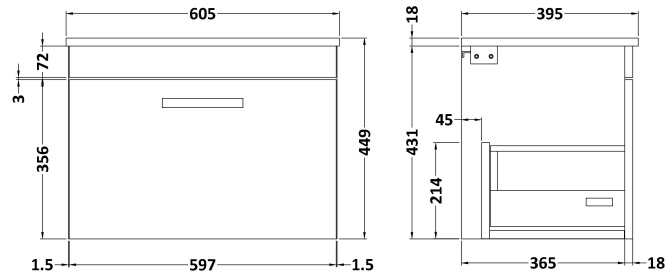

Sales Code: ATH042B

Description: 600 Wh Single Drawer Vanity & Basin 2

Packaging Details

Barcode: 5056211800330

Sales Code: MOC583

Description: 600 Wall Hung Single Drawer Basin Unit

Product Dimensions

Height (mm):	430
Width (mm):	600
Depth (mm):	383
Nett Weight (kg):	16

Packaging Dimensions

Height (mm):	450
Width (mm):	620
Depth (mm):	405
Gross Weight (kg):	16

Packaging Data

Box Colour:	Brown Cardboard Box
Box Qty:	1
Label Size:	100 x 50
Label Colour:	White Label
Label Qty:	2

Outer Box Dimensions (If Applicable)

Height (mm):	
Width (mm):	
Depth (mm):	
Gross Weight (kg):	
Barcode:	5055275880463

Product Details

Country of Origin:	United Kingdom
Fitting Instruction:	No
CE & UKCA:	N/A
FSC Certified Materials:	Yes
Colour:	Stone Grey
Construction Method:	Cam & Wood Dowel
Construction Type:	Rigid
Cabinet Finish:	MFC Smooth Matt
Fascia Finish:	MFC Smooth Matt
Cabinet Thickness (mm):	18
Fascia Thickness (mm):	18
Drawer Included:	Yes
Drawer Type:	80mm High Metal Softclose
No of Shelves:	0
Hinge Type:	Not Applicable
Hinge Included:	Not Applicable
Adjustable Legs:	No, Not Required
Fixings Included:	Yes
Handle Style:	Contemporary
Waste Shroud:	Yes
Handle Included:	Yes, Supplied
Handle Type:	D-Shape

Sales Code: NVM003

Description: Minimalist Basin 600mm

Product Dimensions

Height (mm):	170
Width (mm):	600
Depth (mm):	390
Nett Weight (kg):	10.76

Packaging Dimensions

Height (mm):	200
Width (mm):	400
Depth (mm):	620
Gross Weight (kg):	10.76