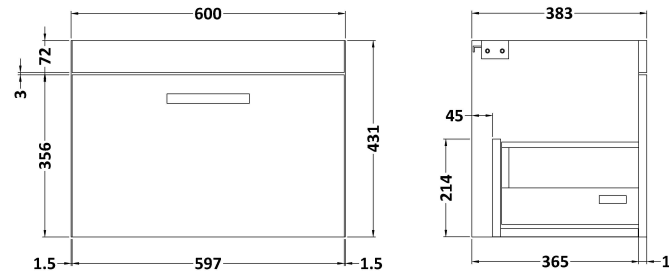

Sales Code: ATH042C

Description: 1200 Wh 2-Drawer Vanity & Double Basin

Packaging Details

Barcode: 5056211815341

Sales Code: MOC583

Description: 600 Wall Hung Single Drawer Basin Unit

Product Dimensions

Height (mm):	430
Width (mm):	600
Depth (mm):	383
Nett Weight (kg):	16

Packaging Dimensions

Height (mm):	450
Width (mm):	620
Depth (mm):	405
Gross Weight (kg):	16

Packaging Data

Box Colour:	Brown Cardboard Box
Box Qty:	1
Label Size:	100 x 50
Label Colour:	White Label
Label Qty:	2

Sales Code: PMB424

Description: Double Polymarble Basin 1205 X 390

Product Dimensions

Height (mm):	390
Width (mm):	1205
Depth (mm):	157
Nett Weight (kg):	18.12

Packaging Dimensions

Height (mm):	100
Width (mm):	1205
Depth (mm):	400
Gross Weight (kg):	18.12

Packaging Data

Box Colour:	Brown Cardboard Box - Printed
Box Qty:	1
Label Size:	100 x 50
Label Colour:	White Label
Label Qty:	2

Outer Box Dimensions (If Applicable)

Height (mm):	
Width (mm):	
Depth (mm):	
Gross Weight (kg):	
Barcode:	5056211815136