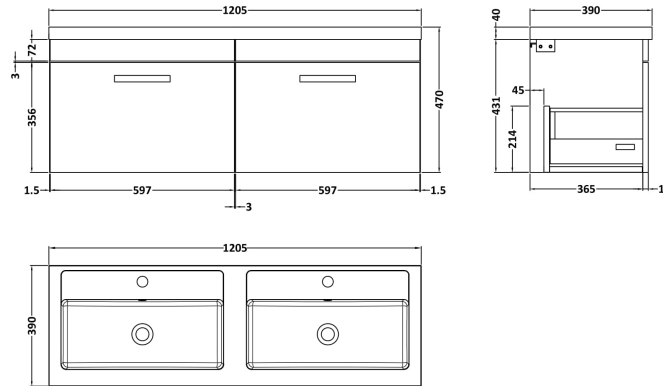

Sales Code: ATH042C

Description: 1200 Wh 2-Drawer Vanity & Double Basin

Packaging Details

Barcode: 5056211815341

Sales Code: MOC583

Description: 600 Wall Hung Single Drawer Basin Unit

Product Dimensions

Height (mm):	430
Width (mm):	600
Depth (mm):	383
Nett Weight (kg):	16

Packaging Dimensions

Height (mm):	450
Width (mm):	620
Depth (mm):	405
Gross Weight (kg):	16

Packaging Data

Box Colour:	Brown Cardboard Box
Box Qty:	1
Label Size:	100 x 50
Label Colour:	White Label
Label Qty:	2

Outer Box Dimensions (If Applicable)

Height (mm):	
Width (mm):	
Depth (mm):	
Gross Weight (kg):	
Barcode:	5055275880463

Product Details

Country of Origin:	United Kingdom
Fitting Instruction:	No
CE & UKCA:	N/A
FSC Certified Materials:	Yes
Colour:	Stone Grey
Construction Method:	Cam & Wood Dowel
Construction Type:	Rigid
Cabinet Finish:	MFC Smooth Matt
Fascia Finish:	MFC Smooth Matt
Cabinet Thickness (mm):	18
Fascia Thickness (mm):	18
Drawer Included:	Yes
Drawer Type:	80mm High Metal Softclose
No of Shelves:	0
Hinge Type:	Not Applicable
Hinge Included:	Not Applicable
Adjustable Legs:	No, Not Required
Fixings Included:	Yes
Handle Style:	Contemporary
Waste Shroud:	Yes
Handle Included:	Yes, Supplied
Handle Type:	D-Shape

Sales Code: PMB424

Description: Double Polymarble Basin 1205 X 390

Product Dimensions

Height (mm):	390
Width (mm):	1205
Depth (mm):	157
Nett Weight (kg):	18.12

Packaging Dimensions

Height (mm):	100
Width (mm):	1205
Depth (mm):	400
Gross Weight (kg):	18.12