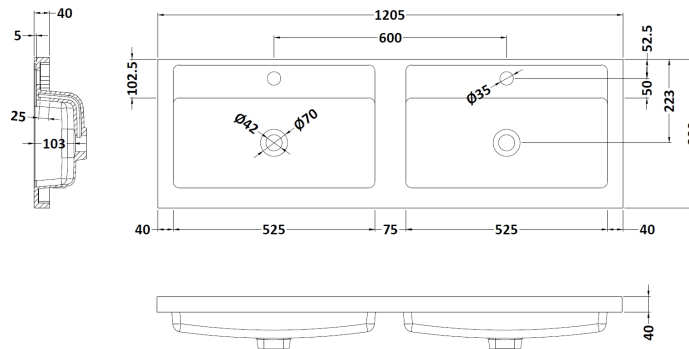

Packaging Dimensions

Height (mm):	450
Width (mm):	620
Depth (mm):	405
Gross Weight (kg):	16

Packaging Data

Box Colour:	Brown Cardboard Box
Box Qty:	1
Label Size:	100 x 50
Label Colour:	White Label
Label Qty:	2

Outer Box Dimensions (If Applicable)

Height (mm):	
Width (mm):	
Depth (mm):	
Gross Weight (kg):	
Barcode:	5055275880463

Product Details

Country of Origin:	United Kingdom
Fitting Instruction:	No
CE & UKCA:	N/A
FSC Certified Materials:	Yes
Colour:	Stone Grey
Construction Method:	Cam & Wood Dowel
Construction Type:	Rigid
Cabinet Finish:	MFC Smooth Matt
Fascia Finish:	MFC Smooth Matt
Cabinet Thickness (mm):	18
Fascia Thickness (mm):	18
Drawer Included:	Yes
Drawer Type:	80mm High Metal Softclose
No of Shelves:	0
Hinge Type:	Not Applicable
Hinge Included:	Not Applicable
Adjustable Legs:	No, Not Required
Fixings Included:	Yes
Handle Style:	Contemporary
Waste Shroud:	Yes
Handle Included:	Yes, Supplied
Handle Type:	D-Shape

Sales Code: PMB424

Description: Double Polymarble Basin 1205 X 390

Product Dimensions

Height (mm):	390
Width (mm):	1205
Depth (mm):	157
Nett Weight (kg):	18.12

Packaging Dimensions

Height (mm):	100
Width (mm):	1205
Depth (mm):	400
Gross Weight (kg):	18.12

Packaging Data

Box Colour:	Brown Cardboard Box - Printed
Box Qty:	1
Label Size:	100 x 50
Label Colour:	White Label
Label Qty:	2

Outer Box Dimensions (If Applicable)

Height (mm):	
Width (mm):	
Depth (mm):	
Gross Weight (kg):	
Barcode:	5056211815136