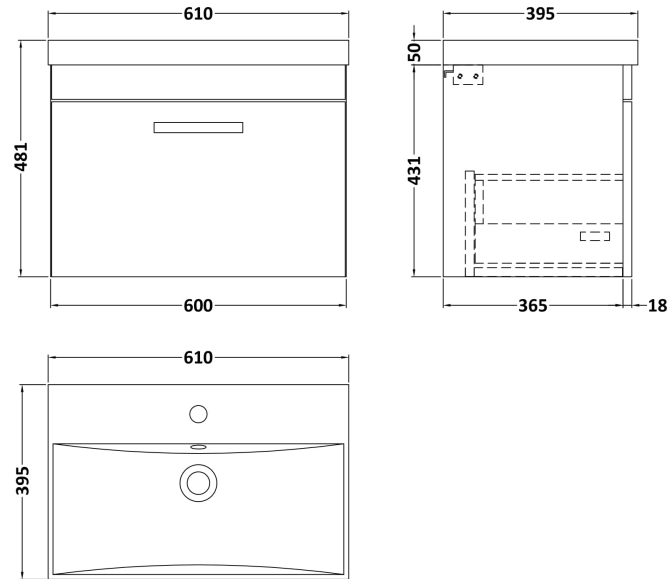

Sales Code: ATH042D

Description: 600 Wh Single Drawer Vanity & Basin 3

Packaging Details

Barcode: 5056211864059

Sales Code: MOC583

Description: 600 Wall Hung Single Drawer Basin Unit

Product Dimensions

Height (mm):	430
Width (mm):	600
Depth (mm):	383
Nett Weight (kg):	16

Packaging Dimensions

Height (mm):	450
Width (mm):	620
Depth (mm):	405
Gross Weight (kg):	16

Packaging Data

Box Colour:	Brown Cardboard Box
Box Qty:	1
Label Size:	100 x 50
Label Colour:	White Label
Label Qty:	2

Outer Box Dimensions (If Applicable)

Height (mm):	
Width (mm):	
Depth (mm):	
Gross Weight (kg):	
Barcode:	5055275880463

Product Details

Country of Origin:	United Kingdom
Fitting Instruction:	No
CE & UKCA:	N/A
FSC Certified Materials:	Yes
Colour:	Stone Grey
Construction Method:	Cam & Wood Dowel
Construction Type:	Rigid
Cabinet Finish:	MFC Smooth Matt
Fascia Finish:	MFC Smooth Matt
Cabinet Thickness (mm):	18
Fascia Thickness (mm):	18
Drawer Included:	Yes
Drawer Type:	80mm High Metal Softclose
No of Shelves:	0
Hinge Type:	Not Applicable
Hinge Included:	Not Applicable
Adjustable Legs:	No, Not Required
Fixings Included:	Yes
Handle Style:	Contemporary
Waste Shroud:	Yes
Handle Included:	Yes, Supplied
Handle Type:	D-Shape

Sales Code: NVM033

Description: 600 Thin Edged Basin 1Th

Product Dimensions

Height (mm):	170
Width (mm):	610
Depth (mm):	395
Nett Weight (kg):	11

Packaging Dimensions

Height (mm):	190
Width (mm):	630
Depth (mm):	415
Gross Weight (kg):	11.5