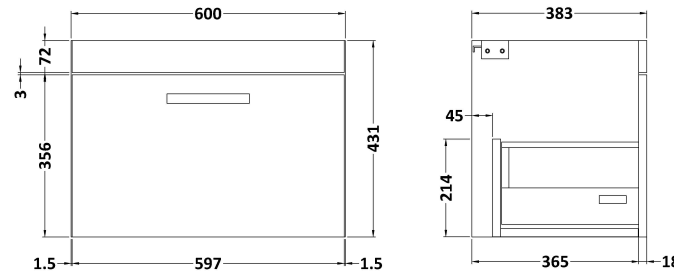

Sales Code: ATH042D

Description: 600 Wh Single Drawer Vanity & Basin 3

Packaging Details

Barcode: 5056211864059

Sales Code: MOC583

Description: 600 Wall Hung Single Drawer Basin Unit

Product Dimensions

Height (mm):	430
Width (mm):	600
Depth (mm):	383
Nett Weight (kg):	16

Packaging Dimensions

Height (mm):	450
Width (mm):	620
Depth (mm):	405
Gross Weight (kg):	16

Packaging Data

Box Colour:	Brown Cardboard Box
Box Qty:	1
Label Size:	100 x 50
Label Colour:	White Label
Label Qty:	2

Sales Code: NVM033

Description: 600 Thin Edged Basin 1Th

Product Dimensions

Height (mm):	170
Width (mm):	610
Depth (mm):	395
Nett Weight (kg):	11

Packaging Dimensions

Height (mm):	190
Width (mm):	630
Depth (mm):	415
Gross Weight (kg):	11.5

Packaging Data

Box Colour:	Brown Cardboard Box - Printed
Box Qty:	1
Label Size:	100 x 50
Label Colour:	White Label
Label Qty:	2

Outer Box Dimensions (If Applicable)

Height (mm):	
Width (mm):	
Depth (mm):	
Gross Weight (kg):	
Barcode:	5056211853428