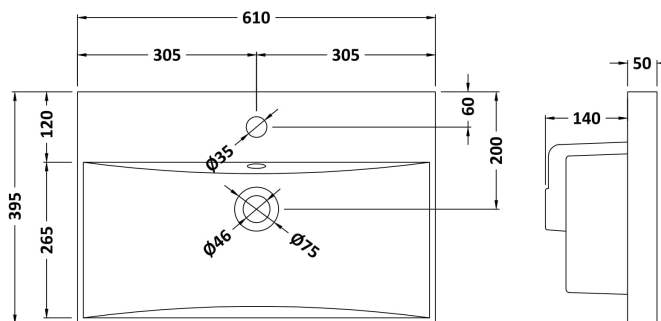

Packaging Dimensions

Height (mm):	450
Width (mm):	620
Depth (mm):	405
Gross Weight (kg):	16

Packaging Data

Box Colour:	Brown Cardboard Box
Box Qty:	1
Label Size:	100 x 50
Label Colour:	White Label
Label Qty:	2

Outer Box Dimensions (If Applicable)

Height (mm):	
Width (mm):	
Depth (mm):	
Gross Weight (kg):	
Barcode:	5055275880463

Product Details

Country of Origin:	United Kingdom
Fitting Instruction:	No
CE & UKCA:	N/A
FSC Certified Materials:	Yes
Colour:	Stone Grey
Construction Method:	Cam & Wood Dowel
Construction Type:	Rigid
Cabinet Finish:	MFC Smooth Matt
Fascia Finish:	MFC Smooth Matt
Cabinet Thickness (mm):	18
Fascia Thickness (mm):	18
Drawer Included:	Yes
Drawer Type:	80mm High Metal Softclose
No of Shelves:	0
Hinge Type:	Not Applicable
Hinge Included:	Not Applicable
Adjustable Legs:	No, Not Required
Fixings Included:	Yes
Handle Style:	Contemporary
Waste Shroud:	Yes
Handle Included:	Yes, Supplied
Handle Type:	D-Shape

Sales Code: NVM033

Description: 600 Thin Edged Basin 1Th

Product Dimensions

Height (mm):	170
Width (mm):	610
Depth (mm):	395
Nett Weight (kg):	11

Packaging Dimensions

Height (mm):	190
Width (mm):	630
Depth (mm):	415
Gross Weight (kg):	11.5

Packaging Data

Box Colour:	Brown Cardboard Box - Printed
Box Qty:	1
Label Size:	100 x 50
Label Colour:	White Label
Label Qty:	2

Outer Box Dimensions (If Applicable)

Height (mm):	
Width (mm):	
Depth (mm):	
Gross Weight (kg):	
Barcode:	5056211853428