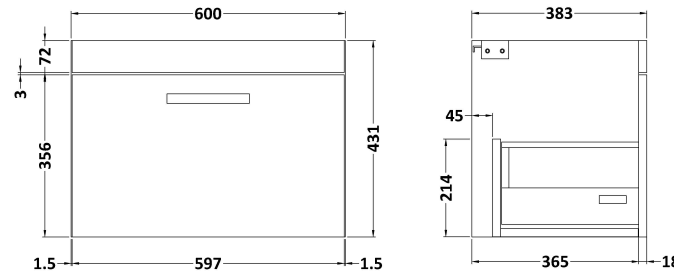

### Product Dimensions

Height (mm):	430
Width (mm):	600
Depth (mm):	383
Nett Weight (kg):	16

### Packaging Dimensions

Height (mm):	450
Width (mm):	620
Depth (mm):	405
Gross Weight (kg):	16

### Product Dimensions

Height (mm):	390
Width (mm):	1205
Depth (mm):	175
Nett Weight (kg):	27

### Packaging Dimensions

Height (mm):	205
Width (mm):	1270
Depth (mm):	510
Gross Weight (kg):	27