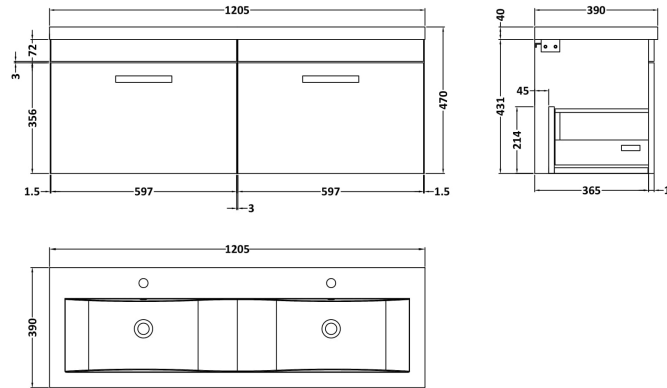

Sales Code: ATH042F

Description: 1200 Wh 2-Drawer Vanity & Double Basin

Packaging Details

Barcode: 5056211888710