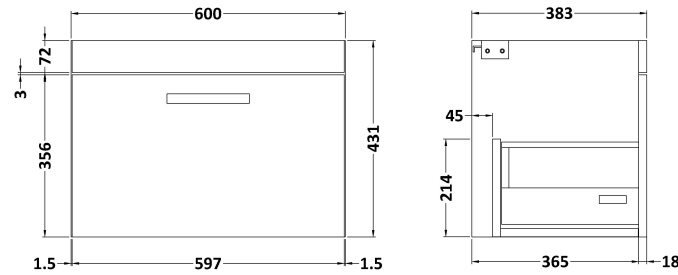

### Product Dimensions

Height (mm):	430
Width (mm):	600
Depth (mm):	383
Nett Weight (kg):	16

### Packaging Dimensions

Height (mm):	450
Width (mm):	620
Depth (mm):	405
Gross Weight (kg):	16

### Product Dimensions

Height (mm):	160
Width (mm):	610
Depth (mm):	440
Nett Weight (kg):	11

### Packaging Dimensions

Height (mm):	190
Width (mm):	630
Depth (mm):	415
Gross Weight (kg):	11.5