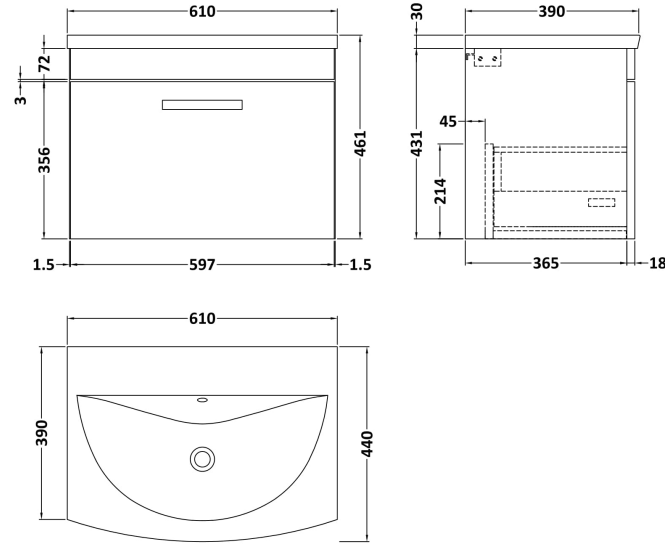

Sales Code: ATH042G

Description: 600 Wh Single Drawer Vanity & Basin 4

Packaging Details

Barcode: 5056462621906