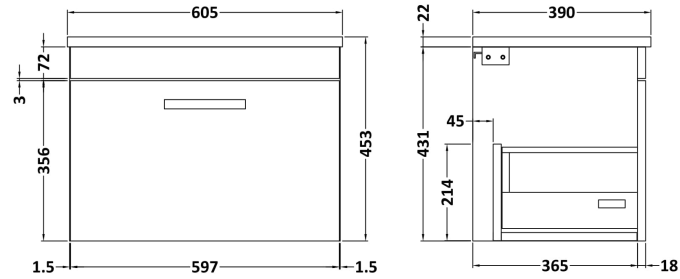

Sales Code: ATH042LSB

Description: 600 W/H Single Drawer Unit & Lam Worktop

Packaging Details

Barcode: 5056462612638