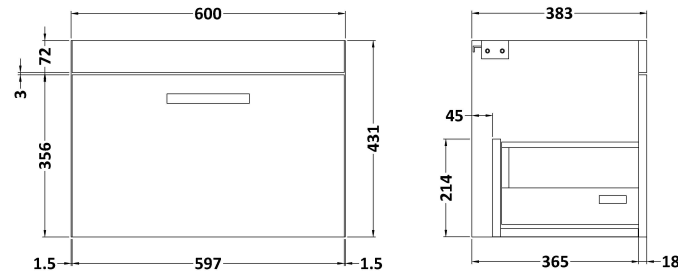

Sales Code: MOC583

Description: 600 Wall Hung Single Drawer Basin Unit

Product Dimensions

Height (mm):	430
Width (mm):	600
Depth (mm):	383
Nett Weight (kg):	16

Packaging Dimensions

Height (mm):	450
Width (mm):	620
Depth (mm):	405
Gross Weight (kg):	16

Packaging Data

Box Colour:	Brown Cardboard Box
Box Qty:	1
Label Size:	100 x 50
Label Colour:	White Label
Label Qty:	2

Outer Box Dimensions (If Applicable)

Height (mm):	
Width (mm):	
Depth (mm):	
Gross Weight (kg):	
Barcode:	5055275880463

Product Details

Country of Origin:	United Kingdom
Fitting Instruction:	No
Certification:	FSC: Yes CE: N/A
Colour:	Stone Grey
Construction Method:	Cam & Wood Dowel
Construction Type:	Rigid
Cabinet Finish:	MFC Smooth Matt
Fascia Finish:	MFC Smooth Matt
Cabinet Thickness (mm):	18
Fascia Thickness (mm):	18
Drawer Included:	Yes
Drawer Type:	80mm High Metal Softclose
No of Shelves:	0
Hinge Type:	Not Applicable
Hinge Included:	Not Applicable
Adjustable Legs:	No, Not Required
Fixings Included:	Yes
Handle Style:	Contemporary
Handle Included:	Yes, Supplied
Waste Shroud:	Yes
Handle Type:	D-Shape