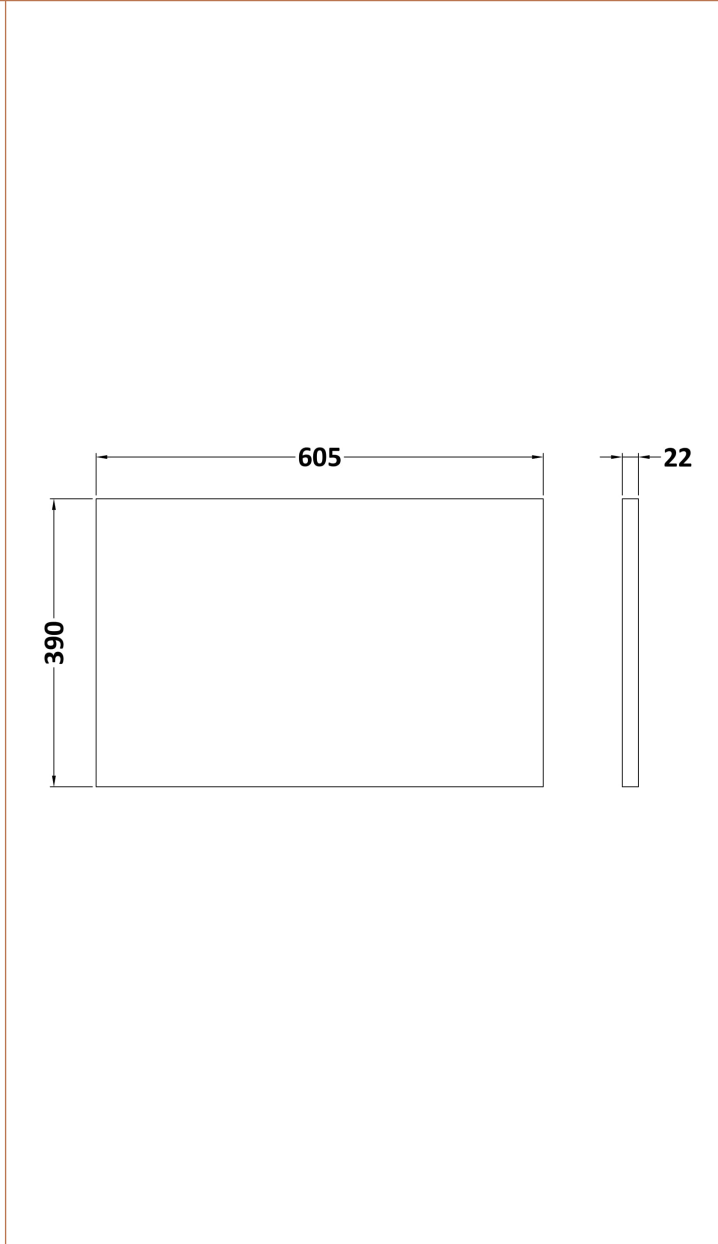

Height (mm):	430
Width (mm):	600
Depth (mm):	383
Nett Weight (kg):	16

Packaging Dimensions

Height (mm):	450
Width (mm):	620
Depth (mm):	405
Gross Weight (kg):	16

Packaging Data

Box Colour:	Brown Cardboard Box
Box Qty:	1
Label Size:	100 x 50
Label Colour:	White Label
Label Qty:	2

Outer Box Dimensions (If Applicable)

Height (mm):	
Width (mm):	
Depth (mm):	
Gross Weight (kg):	
Barcode:	5055275880463

Product Details

Country of Origin:	United Kingdom
Fitting Instruction:	No
Certification:	FSC: Yes CE: N/A
Colour:	Stone Grey
Construction Method:	Cam & Wood Dowel
Construction Type:	Rigid
Cabinet Finish:	MFC Smooth Matt
Fascia Finish:	MFC Smooth Matt
Cabinet Thickness (mm):	18
Fascia Thickness (mm):	18
Drawer Included:	Yes
Drawer Type:	80mm High Metal Softclose
No of Shelves:	0
Hinge Type:	Not Applicable
Hinge Included:	Not Applicable
Adjustable Legs:	No, Not Required
Fixings Included:	Yes
Handle Style:	Contemporary
Handle Included:	Yes, Supplied
Waste Shroud:	Yes
Handle Type:	D-Shape

Sales Code: LSB600

Description: Laminate Worktop 605X390x22mm

Product Dimensions

Height (mm):	22
Width (mm):	605
Depth (mm):	390
Nett Weight (kg):	2

Packaging Dimensions

Height (mm):	25
Width (mm):	610
Depth (mm):	455
Gross Weight (kg):	2

Packaging Data

Box Colour:	Brown Cardboard Box
Box Qty:	1
Label Size:	100 x 50
Label Colour:	White Label
Label Qty:	1

Outer Box Dimensions (If Applicable)

Height (mm):	
Width (mm):	
Depth (mm):	
Gross Weight (kg):	
Barcode:	5056211874171