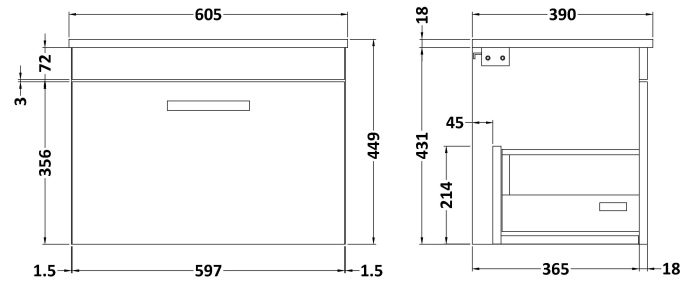

Sales Code: ATH042W

Description: 600 Wh Single Drawer Vanity & Worktop

Packaging Details

Barcode: 5056211801665

Sales Code: MOC583

Description: 600 Wall Hung Single Drawer Basin Unit

Product Dimensions

Height (mm):	430
Width (mm):	600
Depth (mm):	383
Nett Weight (kg):	16

Packaging Dimensions

Height (mm):	450
Width (mm):	620
Depth (mm):	405
Gross Weight (kg):	16

Packaging Data

Box Colour:	Brown Cardboard Box
Box Qty:	1
Label Size:	100 x 50
Label Colour:	White Label
Label Qty:	2

Sales Code: MWT560

Description: 600 Worktop - 605 X 390mm

Product Dimensions

Height (mm):	18
Width (mm):	605
Depth (mm):	390
Nett Weight (kg):	2.4

Packaging Dimensions

Height (mm):	25
Width (mm):	625
Depth (mm):	410
Gross Weight (kg):	2.5

Packaging Data

Box Colour:	Brown Cardboard Box
Box Qty:	1
Label Size:	50 x 100
Label Colour:	White Label
Label Qty:	1

Outer Box Dimensions (If Applicable)

Height (mm):	
Width (mm):	
Depth (mm):	
Gross Weight (kg):	
Barcode:	5055275897850