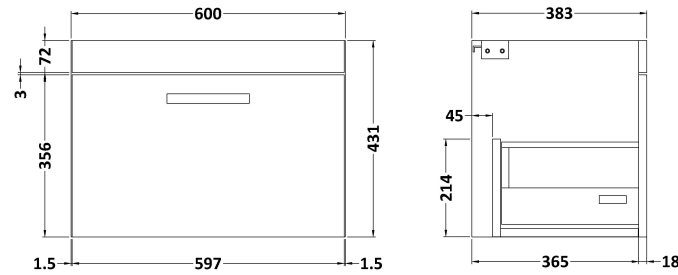

Sales Code: ATH042W

Description: 600 Wh Single Drawer Vanity & Worktop

Packaging Details

Barcode: 5056211801665

Sales Code: MOC583

Description: 600 Wall Hung Single Drawer Basin Unit

Product Dimensions

Height (mm):	430
Width (mm):	600
Depth (mm):	383
Nett Weight (kg):	16

Packaging Dimensions

Height (mm):	450
Width (mm):	620
Depth (mm):	405
Gross Weight (kg):	16

Packaging Data

Box Colour:	Brown Cardboard Box
Box Qty:	1
Label Size:	100 x 50
Label Colour:	White Label
Label Qty:	2

Sales Code: MWT560

Description: 600 Worktop - 605 X 390mm

Product Dimensions

Height (mm):	18
Width (mm):	605
Depth (mm):	390
Nett Weight (kg):	2.4

Packaging Dimensions

Height (mm):	25
Width (mm):	625
Depth (mm):	410
Gross Weight (kg):	2.5

Packaging Data

Box Colour:	Brown Cardboard Box
Box Qty:	1
Label Size:	50 x 100
Label Colour:	White Label
Label Qty:	1

Outer Box Dimensions (If Applicable)

Height (mm):	
Width (mm):	
Depth (mm):	
Gross Weight (kg):	
Barcode:	5055275897850