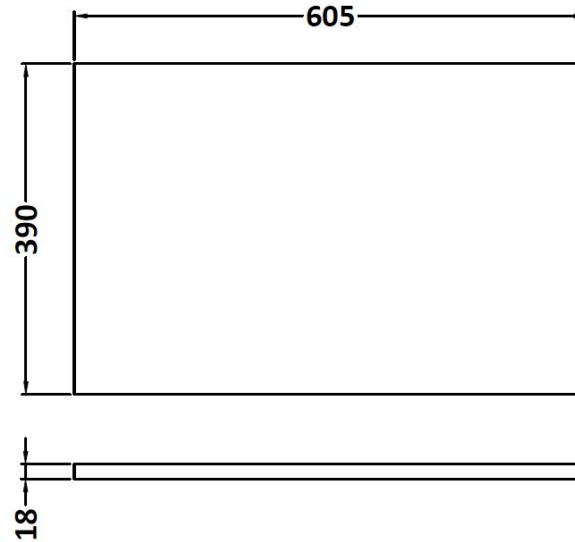

Packaging Dimensions

Height (mm):	450
Width (mm):	620
Depth (mm):	405
Gross Weight (kg):	16

Packaging Data

Box Colour:	Brown Cardboard Box
Box Qty:	1
Label Size:	100 x 50
Label Colour:	White Label
Label Qty:	2

Outer Box Dimensions (If Applicable)

Height (mm):	
Width (mm):	
Depth (mm):	
Gross Weight (kg):	
Barcode:	5055275880463

Product Details

Country of Origin:	United Kingdom
Fitting Instruction:	No
CE & UKCA:	N/A
FSC Certified Materials:	Yes
Colour:	Stone Grey
Construction Method:	Cam & Wood Dowel
Construction Type:	Rigid
Cabinet Finish:	MFC Smooth Matt
Fascia Finish:	MFC Smooth Matt
Cabinet Thickness (mm):	18
Fascia Thickness (mm):	18
Drawer Included:	Yes
Drawer Type:	80mm High Metal Softclose
No of Shelves:	0
Hinge Type:	Not Applicable
Hinge Included:	Not Applicable
Adjustable Legs:	No, Not Required
Fixings Included:	Yes
Handle Style:	Contemporary
Waste Shroud:	Yes
Handle Included:	Yes, Supplied
Handle Type:	D-Shape

Sales Code: MWT560

Description: 600 Worktop - 605 X 390mm

Product Dimensions

Height (mm):	18
Width (mm):	605
Depth (mm):	390
Nett Weight (kg):	2.4

Packaging Dimensions

Height (mm):	25
Width (mm):	625
Depth (mm):	410
Gross Weight (kg):	2.5

Packaging Data

Box Colour:	Brown Cardboard Box
Box Qty:	1
Label Size:	50 x 100
Label Colour:	White Label
Label Qty:	1

Outer Box Dimensions (If Applicable)

Height (mm):	
Width (mm):	
Depth (mm):	
Gross Weight (kg):	
Barcode:	5055275897850