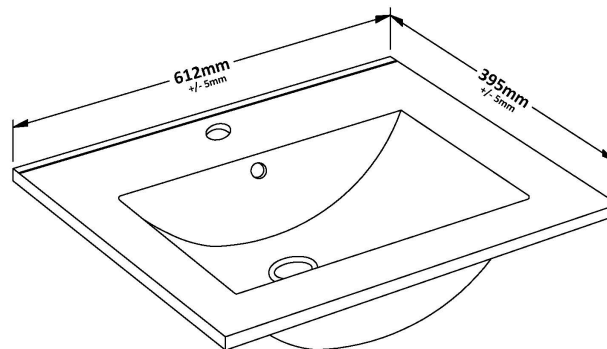

Packaging Dimensions

Height (mm):	560
Width (mm):	620
Depth (mm):	405
Gross Weight (kg):	21

Packaging Data

Box Colour:	Brown Cardboard Box
Box Qty:	1
Label Size:	100 x 50
Label Colour:	White Label
Label Qty:	2

Outer Box Dimensions (If Applicable)

Height (mm):	
Width (mm):	
Depth (mm):	
Gross Weight (kg):	
Barcode:	5055275828519

Product Details

Country of Origin:	United Kingdom
Fitting Instruction:	No
CE & UKCA:	N/A
FSC Certified Materials:	Yes
Colour:	Driftwood
Construction Method:	Cam & Wood Dowel
Construction Type:	Rigid
Cabinet Finish:	MFC Textured Woodgrain
Fascia Finish:	MFC Textured Woodgrain
Cabinet Thickness (mm):	18
Fascia Thickness (mm):	18
Drawer Included:	Yes
Drawer Type:	80mm High Metal Softclose
No of Shelves:	0
Hinge Type:	Not Applicable
Hinge Included:	Not Applicable
Adjustable Legs:	No, Not Required
Fixings Included:	Yes
Handle Style:	Contemporary
Waste Shroud:	Yes
Handle Included:	Yes, Supplied
Handle Type:	D-Shape

Sales Code: NVM003

Description: Minimalist Basin 600mm

Product Dimensions

Height (mm):	170
Width (mm):	600
Depth (mm):	390
Nett Weight (kg):	10.76

Packaging Dimensions

Height (mm):	200
Width (mm):	400
Depth (mm):	620
Gross Weight (kg):	10.76

Packaging Data

Box Colour:	Brown Cardboard Box - Printed
Box Qty:	1
Label Size:	100 x 50
Label Colour:	White Label
Label Qty:	2

Outer Box Dimensions (If Applicable)

Height (mm):	
Width (mm):	
Depth (mm):	
Gross Weight (kg):	
Barcode:	5055146194668