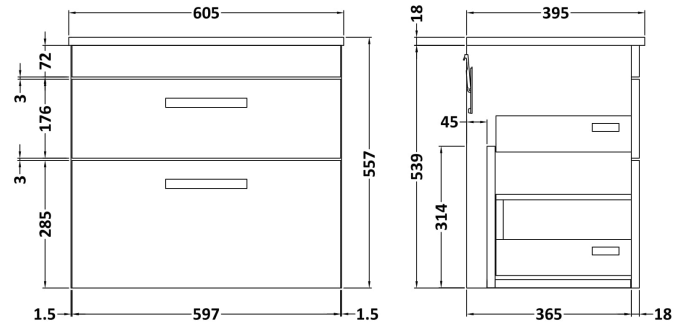

Sales Code: ATH043B

Description: 600 Wh 2-Drawer Vanity & Basin 2

Packaging Details

Barcode: 5056211800347

Sales Code: MOC193

Description: 600 Wall Hung 2-Drawer Basin Unit

Product Dimensions

Height (mm):	538
Width (mm):	600
Depth (mm):	383
Nett Weight (kg):	20.5

Packaging Dimensions

Height (mm):	560
Width (mm):	620
Depth (mm):	405
Gross Weight (kg):	21

Packaging Data

Box Colour:	Brown Cardboard Box
Box Qty:	1
Label Size:	100 x 50
Label Colour:	White Label
Label Qty:	2

Outer Box Dimensions (If Applicable)

Height (mm):	
Width (mm):	
Depth (mm):	
Gross Weight (kg):	
Barcode:	5055275828519

Product Details

Country of Origin:	United Kingdom
Fitting Instruction:	No
CE & UKCA:	N/A
FSC Certified Materials:	Yes
Colour:	Driftwood
Construction Method:	Cam & Wood Dowel
Construction Type:	Rigid
Cabinet Finish:	MFC Textured Woodgrain
Fascia Finish:	MFC Textured Woodgrain
Cabinet Thickness (mm):	18
Fascia Thickness (mm):	18
Drawer Included:	Yes
Drawer Type:	80mm High Metal Softclose
No of Shelves:	0
Hinge Type:	Not Applicable
Hinge Included:	Not Applicable
Adjustable Legs:	No, Not Required
Fixings Included:	Yes
Handle Style:	Contemporary
Waste Shroud:	Yes
Handle Included:	Yes, Supplied
Handle Type:	D-Shape

Sales Code: NVM003

Description: Minimalist Basin 600mm

Product Dimensions

Height (mm):	170
Width (mm):	600
Depth (mm):	390
Nett Weight (kg):	10.76

Packaging Dimensions

Height (mm):	200
Width (mm):	400
Depth (mm):	620
Gross Weight (kg):	10.76