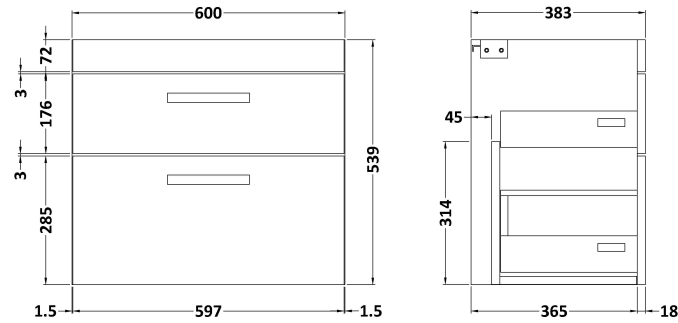

Sales Code: ATH043B

Description: 600 Wh 2-Drawer Vanity & Basin 2

Packaging Details

Barcode: 5056211800347

Sales Code: MOC193

Description: 600 Wall Hung 2-Drawer Basin Unit

Product Dimensions

Height (mm):	538
Width (mm):	600
Depth (mm):	383
Nett Weight (kg):	20.5

Packaging Dimensions

Height (mm):	560
Width (mm):	620
Depth (mm):	405
Gross Weight (kg):	21

Packaging Data

Box Colour:	Brown Cardboard Box
Box Qty:	1
Label Size:	100 x 50
Label Colour:	White Label
Label Qty:	2

Outer Box Dimensions (If Applicable)

Height (mm):	
Width (mm):	
Depth (mm):	
Gross Weight (kg):	
Barcode:	5055275828519

Product Details

Country of Origin:	United Kingdom
Fitting Instruction:	No
CE & UKCA:	N/A
FSC Certified Materials:	Yes
Colour:	Driftwood
Construction Method:	Cam & Wood Dowel
Construction Type:	Rigid
Cabinet Finish:	MFC Textured Woodgrain
Fascia Finish:	MFC Textured Woodgrain
Cabinet Thickness (mm):	18
Fascia Thickness (mm):	18
Drawer Included:	Yes
Drawer Type:	80mm High Metal Softclose
No of Shelves:	0
Hinge Type:	Not Applicable
Hinge Included:	Not Applicable
Adjustable Legs:	No, Not Required
Fixings Included:	Yes
Handle Style:	Contemporary
Waste Shroud:	Yes
Handle Included:	Yes, Supplied
Handle Type:	D-Shape

Sales Code: NVM003

Description: Minimalist Basin 600mm

Product Dimensions

Height (mm):	170
Width (mm):	600
Depth (mm):	390
Nett Weight (kg):	10.76

Packaging Dimensions

Height (mm):	200
Width (mm):	400
Depth (mm):	620
Gross Weight (kg):	10.76