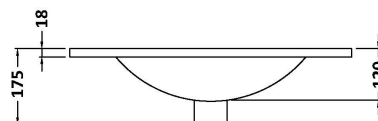

Packaging Dimensions

Height (mm):	560
Width (mm):	620
Depth (mm):	405
Gross Weight (kg):	21

Packaging Data

Box Colour:	Brown Cardboard Box
Box Qty:	1
Label Size:	100 x 50
Label Colour:	White Label
Label Qty:	2

Outer Box Dimensions (If Applicable)

Height (mm):	
Width (mm):	
Depth (mm):	
Gross Weight (kg):	
Barcode:	5055275828519

Product Details

Country of Origin:	United Kingdom
Fitting Instruction:	No
CE & UKCA:	N/A
FSC Certified Materials:	Yes
Colour:	Driftwood
Construction Method:	Cam & Wood Dowel
Construction Type:	Rigid
Cabinet Finish:	MFC Textured Woodgrain
Fascia Finish:	MFC Textured Woodgrain
Cabinet Thickness (mm):	18
Fascia Thickness (mm):	18
Drawer Included:	Yes
Drawer Type:	80mm High Metal Softclose
No of Shelves:	0
Hinge Type:	Not Applicable
Hinge Included:	Not Applicable
Adjustable Legs:	No, Not Required
Fixings Included:	Yes
Handle Style:	Contemporary
Waste Shroud:	Yes
Handle Included:	Yes, Supplied
Handle Type:	D-Shape

Sales Code: NVM003

Description: Minimalist Basin 600mm

Product Dimensions

Height (mm):	170
Width (mm):	600
Depth (mm):	390
Nett Weight (kg):	10.76

Packaging Dimensions

Height (mm):	200
Width (mm):	400
Depth (mm):	620
Gross Weight (kg):	10.76

Packaging Data

Box Colour:	Brown Cardboard Box - Printed
Box Qty:	1
Label Size:	100 x 50
Label Colour:	White Label
Label Qty:	2

Outer Box Dimensions (If Applicable)

Height (mm):	
Width (mm):	
Depth (mm):	
Gross Weight (kg):	
Barcode:	5055146194668