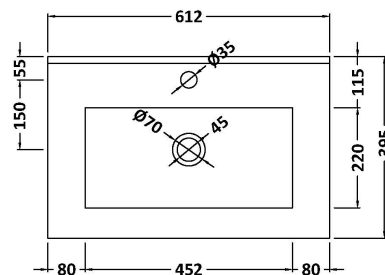

Packaging Dimensions

Height (mm):	560
Width (mm):	620
Depth (mm):	405
Gross Weight (kg):	21

Packaging Data

Box Colour:	Brown Cardboard Box
Box Qty:	1
Label Size:	100 x 50
Label Colour:	White Label
Label Qty:	2

Outer Box Dimensions (If Applicable)

Height (mm):	
Width (mm):	
Depth (mm):	
Gross Weight (kg):	
Barcode:	5055275828519

Product Details

Country of Origin:	United Kingdom
Fitting Instruction:	No
CE & UKCA:	N/A
FSC Certified Materials:	Yes
Colour:	Driftwood
Construction Method:	Cam & Wood Dowel
Construction Type:	Rigid
Cabinet Finish:	MFC Textured Woodgrain
Fascia Finish:	MFC Textured Woodgrain
Cabinet Thickness (mm):	18
Fascia Thickness (mm):	18
Drawer Included:	Yes
Drawer Type:	80mm High Metal Softclose
No of Shelves:	0
Hinge Type:	Not Applicable
Hinge Included:	Not Applicable
Adjustable Legs:	No, Not Required
Fixings Included:	Yes
Handle Style:	Contemporary
Waste Shroud:	Yes
Handle Included:	Yes, Supplied
Handle Type:	D-Shape

Sales Code: NVM003

Description: Minimalist Basin 600mm

Product Dimensions

Height (mm):	170
Width (mm):	600
Depth (mm):	390
Nett Weight (kg):	10.76

Packaging Dimensions

Height (mm):	200
Width (mm):	400
Depth (mm):	620
Gross Weight (kg):	10.76

Packaging Data

Box Colour:	Brown Cardboard Box - Printed
Box Qty:	1
Label Size:	100 x 50
Label Colour:	White Label
Label Qty:	2

Outer Box Dimensions (If Applicable)

Height (mm):	
Width (mm):	
Depth (mm):	
Gross Weight (kg):	
Barcode:	5055146194668