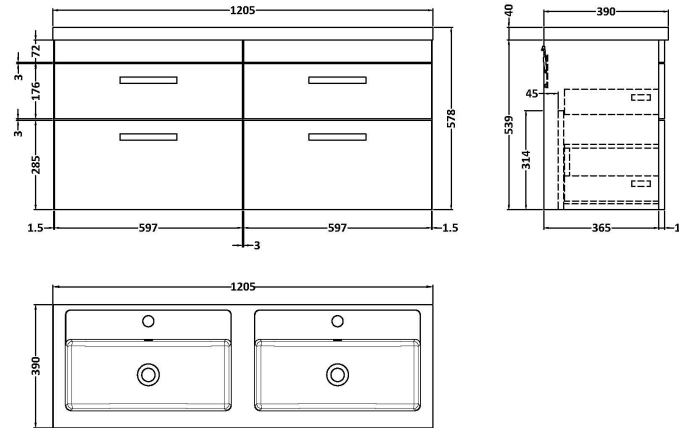

Sales Code: ATH043C

Description: 1200 Wh 4-Drawer Vanity & Double Basin

Packaging Details

Barcode: 5056211815365

Sales Code: MOC193

Description: 600 Wall Hung 2-Drawer Basin Unit

Product Dimensions

Height (mm):	538
Width (mm):	600
Depth (mm):	383
Nett Weight (kg):	20.5

Packaging Dimensions

Height (mm):	560
Width (mm):	620
Depth (mm):	405
Gross Weight (kg):	21

Packaging Data

Box Colour:	Brown Cardboard Box
Box Qty:	1
Label Size:	100 x 50
Label Colour:	White Label
Label Qty:	2

Outer Box Dimensions (If Applicable)

Height (mm):	
Width (mm):	
Depth (mm):	
Gross Weight (kg):	
Barcode:	5055275828519

Product Details

Country of Origin:	United Kingdom
Fitting Instruction:	No
CE & UKCA:	N/A
FSC Certified Materials:	Yes
Colour:	Driftwood
Construction Method:	Cam & Wood Dowel
Construction Type:	Rigid
Cabinet Finish:	MFC Textured Woodgrain
Fascia Finish:	MFC Textured Woodgrain
Cabinet Thickness (mm):	18
Fascia Thickness (mm):	18
Drawer Included:	Yes
Drawer Type:	80mm High Metal Softclose
No of Shelves:	0
Hinge Type:	Not Applicable
Hinge Included:	Not Applicable
Adjustable Legs:	No, Not Required
Fixings Included:	Yes
Handle Style:	Contemporary
Waste Shroud:	Yes
Handle Included:	Yes, Supplied
Handle Type:	D-Shape

Sales Code: PMB424

Description: Double Polymarble Basin 1205 X 390

Product Dimensions

Height (mm):	390
Width (mm):	1205
Depth (mm):	157
Nett Weight (kg):	18.12

Packaging Dimensions

Height (mm):	100
Width (mm):	1205
Depth (mm):	400
Gross Weight (kg):	18.12