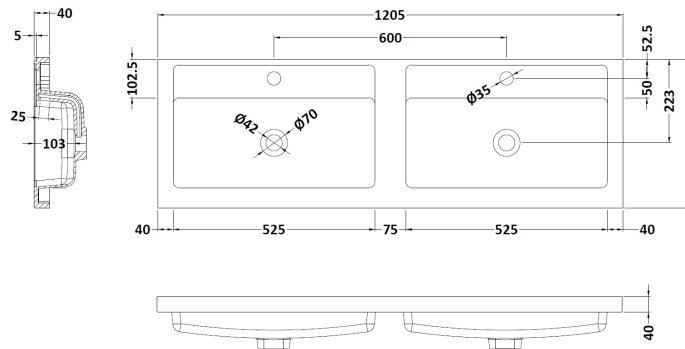

Packaging Dimensions

Height (mm):	560
Width (mm):	620
Depth (mm):	405
Gross Weight (kg):	21

Packaging Data

Box Colour:	Brown Cardboard Box
Box Qty:	1
Label Size:	100 x 50
Label Colour:	White Label
Label Qty:	2

Outer Box Dimensions (If Applicable)

Height (mm):	
Width (mm):	
Depth (mm):	
Gross Weight (kg):	
Barcode:	5055275828519

Product Details

Country of Origin:	United Kingdom
Fitting Instruction:	No
CE & UKCA:	N/A
FSC Certified Materials:	Yes
Colour:	Driftwood
Construction Method:	Cam & Wood Dowel
Construction Type:	Rigid
Cabinet Finish:	MFC Textured Woodgrain
Fascia Finish:	MFC Textured Woodgrain
Cabinet Thickness (mm):	18
Fascia Thickness (mm):	18
Drawer Included:	Yes
Drawer Type:	80mm High Metal Softclose
No of Shelves:	0
Hinge Type:	Not Applicable
Hinge Included:	Not Applicable
Adjustable Legs:	No, Not Required
Fixings Included:	Yes
Handle Style:	Contemporary
Waste Shroud:	Yes
Handle Included:	Yes, Supplied
Handle Type:	D-Shape

Sales Code: PMB424

Description: Double Polymarble Basin 1205 X 390

Product Dimensions

Height (mm):	390
Width (mm):	1205
Depth (mm):	157
Nett Weight (kg):	18.12

Packaging Dimensions

Height (mm):	100
Width (mm):	1205
Depth (mm):	400
Gross Weight (kg):	18.12

Packaging Data

Box Colour:	Brown Cardboard Box - Printed
Box Qty:	1
Label Size:	100 x 50
Label Colour:	White Label
Label Qty:	2

Outer Box Dimensions (If Applicable)

Height (mm):	
Width (mm):	
Depth (mm):	
Gross Weight (kg):	
Barcode:	5056211815136