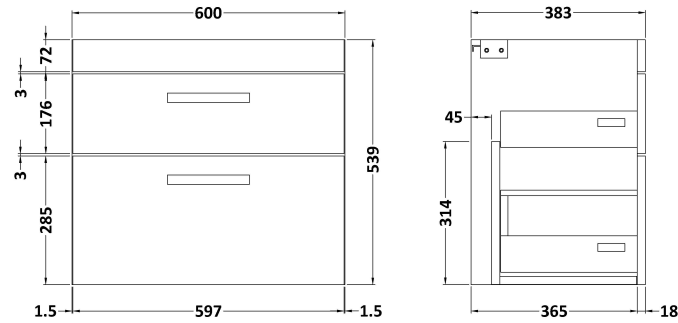

Sales Code: ATH043C

Description: 1200 Wh 4-Drawer Vanity & Double Basin

Packaging Details

Barcode: 5056211815365

Sales Code: MOC193

Description: 600 Wall Hung 2-Drawer Basin Unit

Product Dimensions

Height (mm):	538
Width (mm):	600
Depth (mm):	383
Nett Weight (kg):	20.5

Packaging Dimensions

Height (mm):	560
Width (mm):	620
Depth (mm):	405
Gross Weight (kg):	21

Packaging Data

Box Colour:	Brown Cardboard Box
Box Qty:	1
Label Size:	100 x 50
Label Colour:	White Label
Label Qty:	2

Outer Box Dimensions (If Applicable)

Height (mm):	
Width (mm):	
Depth (mm):	
Gross Weight (kg):	
Barcode:	5055275828519

Product Details

Country of Origin:	United Kingdom
Fitting Instruction:	No
CE & UKCA:	N/A
FSC Certified Materials:	Yes
Colour:	Driftwood
Construction Method:	Cam & Wood Dowel
Construction Type:	Rigid
Cabinet Finish:	MFC Textured Woodgrain
Fascia Finish:	MFC Textured Woodgrain
Cabinet Thickness (mm):	18
Fascia Thickness (mm):	18
Drawer Included:	Yes
Drawer Type:	80mm High Metal Softclose
No of Shelves:	0
Hinge Type:	Not Applicable
Hinge Included:	Not Applicable
Adjustable Legs:	No, Not Required
Fixings Included:	Yes
Handle Style:	Contemporary
Waste Shroud:	Yes
Handle Included:	Yes, Supplied
Handle Type:	D-Shape

Sales Code: PMB424

Description: Double Polymarble Basin 1205 X 390

Product Dimensions

Height (mm):	390
Width (mm):	1205
Depth (mm):	157
Nett Weight (kg):	18.12

Packaging Dimensions

Height (mm):	100
Width (mm):	1205
Depth (mm):	400
Gross Weight (kg):	18.12