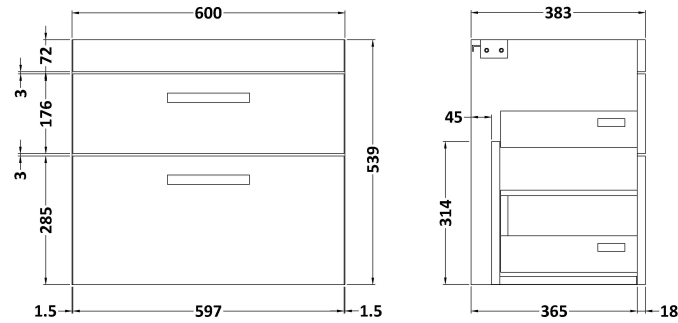

### Product Dimensions

Height (mm):	538
Width (mm):	600
Depth (mm):	383
Nett Weight (kg):	20.5

### Packaging Dimensions

Height (mm):	560
Width (mm):	620
Depth (mm):	405
Gross Weight (kg):	21

### Product Dimensions

Height (mm):	170
Width (mm):	610
Depth (mm):	395
Nett Weight (kg):	11

### Packaging Dimensions

Height (mm):	190
Width (mm):	630
Depth (mm):	415
Gross Weight (kg):	11.5