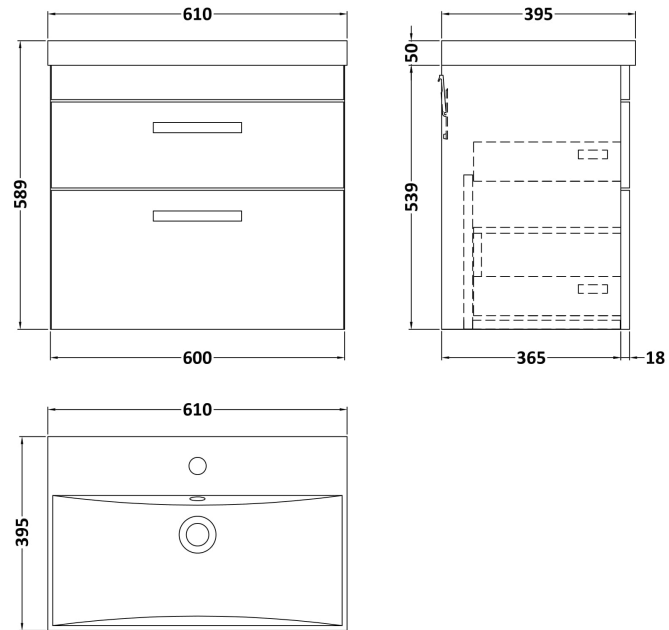

Sales Code: ATH043D

Description: 600 Wh 2-Drawer Vanity & Basin 3

Packaging Details

Barcode: 5056211864066