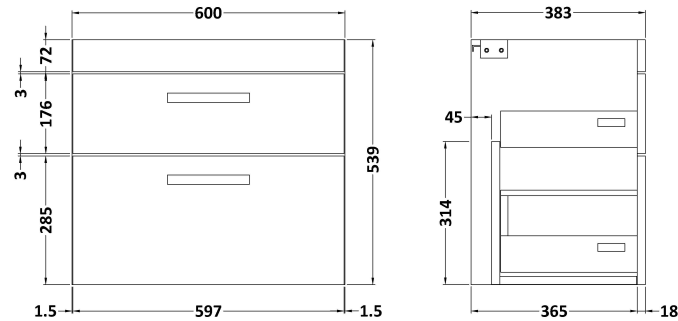

Sales Code: ATH043F

Description: 1200 Wh 4-Drawer Vanity & Double Basin

Packaging Details

Barcode: 5056211888727

Sales Code: MOC193

Description: 600 Wall Hung 2-Drawer Basin Unit

Product Dimensions

Height (mm):	538
Width (mm):	600
Depth (mm):	383
Nett Weight (kg):	20.5

Packaging Dimensions

Height (mm):	560
Width (mm):	620
Depth (mm):	405
Gross Weight (kg):	21

Packaging Data

Box Colour:	Brown Cardboard Box
Box Qty:	1
Label Size:	100 x 50
Label Colour:	White Label
Label Qty:	2

Outer Box Dimensions (If Applicable)

Height (mm):	
Width (mm):	
Depth (mm):	
Gross Weight (kg):	
Barcode:	5055275828519

Product Details

Country of Origin:	United Kingdom
Fitting Instruction:	No
CE & UKCA:	N/A
FSC Certified Materials:	Yes
Colour:	Driftwood
Construction Method:	Cam & Wood Dowel
Construction Type:	Rigid
Cabinet Finish:	MFC Textured Woodgrain
Fascia Finish:	MFC Textured Woodgrain
Cabinet Thickness (mm):	18
Fascia Thickness (mm):	18
Drawer Included:	Yes
Drawer Type:	80mm High Metal Softclose
No of Shelves:	0
Hinge Type:	Not Applicable
Hinge Included:	Not Applicable
Adjustable Legs:	No, Not Required
Fixings Included:	Yes
Handle Style:	Contemporary
Waste Shroud:	Yes
Handle Included:	Yes, Supplied
Handle Type:	D-Shape

Sales Code: CBM424

Description: Double Ceramic Basin 1208X392

Product Dimensions

Height (mm):	390
Width (mm):	1205
Depth (mm):	175
Nett Weight (kg):	27

Packaging Dimensions

Height (mm):	205
Width (mm):	1270
Depth (mm):	510
Gross Weight (kg):	27