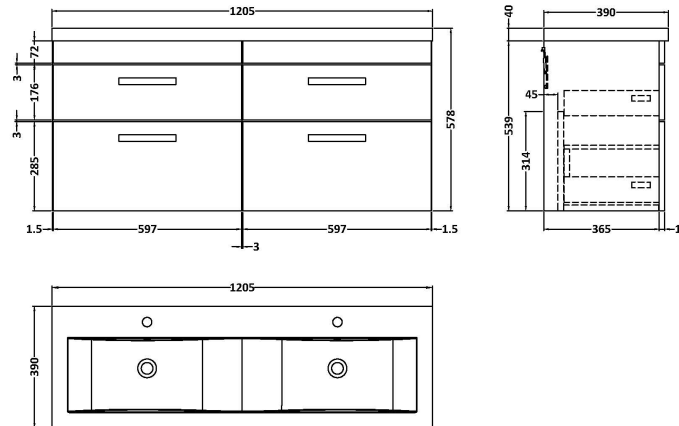

Sales Code: ATH043F

Description: 1200 Wh 4-Drawer Vanity & Double Basin

Packaging Details

Barcode: 5056211888727

Sales Code: MOC193

Description: 600 Wall Hung 2-Drawer Basin Unit

Product Dimensions

Height (mm):	538
Width (mm):	600
Depth (mm):	383
Nett Weight (kg):	20.5

Packaging Dimensions

Height (mm):	560
Width (mm):	620
Depth (mm):	405
Gross Weight (kg):	21

Packaging Data

Box Colour:	Brown Cardboard Box
Box Qty:	1
Label Size:	100 x 50
Label Colour:	White Label
Label Qty:	2

Outer Box Dimensions (If Applicable)

Height (mm):	
Width (mm):	
Depth (mm):	
Gross Weight (kg):	
Barcode:	5055275828519

Product Details

Country of Origin:	United Kingdom
Fitting Instruction:	No
CE & UKCA:	N/A
FSC Certified Materials:	Yes
Colour:	Driftwood
Construction Method:	Cam & Wood Dowel
Construction Type:	Rigid
Cabinet Finish:	MFC Textured Woodgrain
Fascia Finish:	MFC Textured Woodgrain
Cabinet Thickness (mm):	18
Fascia Thickness (mm):	18
Drawer Included:	Yes
Drawer Type:	80mm High Metal Softclose
No of Shelves:	0
Hinge Type:	Not Applicable
Hinge Included:	Not Applicable
Adjustable Legs:	No, Not Required
Fixings Included:	Yes
Handle Style:	Contemporary
Waste Shroud:	Yes
Handle Included:	Yes, Supplied
Handle Type:	D-Shape

Sales Code: CBM424

Description: Double Ceramic Basin 1208X392

Product Dimensions

Height (mm):	390
Width (mm):	1205
Depth (mm):	175
Nett Weight (kg):	27

Packaging Dimensions

Height (mm):	205
Width (mm):	1270
Depth (mm):	510
Gross Weight (kg):	27