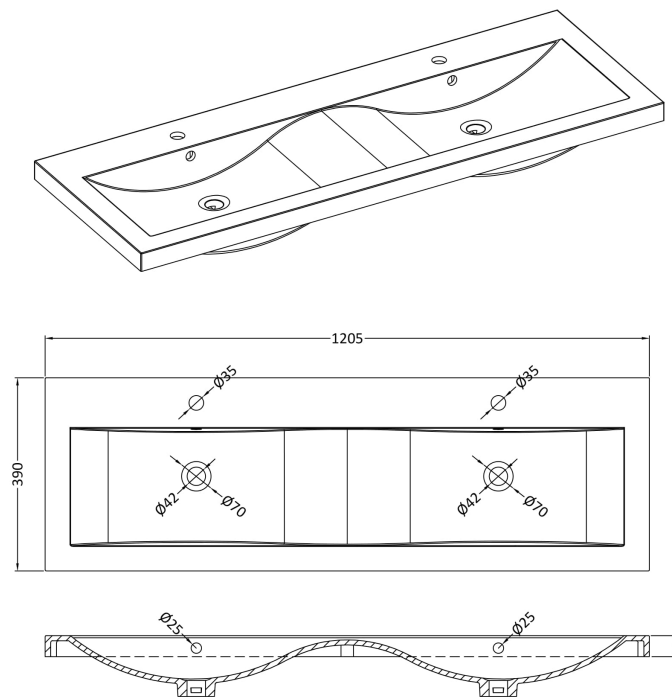

Packaging Dimensions

Height (mm):	560
Width (mm):	620
Depth (mm):	405
Gross Weight (kg):	21

Packaging Data

Box Colour:	Brown Cardboard Box
Box Qty:	1
Label Size:	100 x 50
Label Colour:	White Label
Label Qty:	2

Outer Box Dimensions (If Applicable)

Height (mm):	
Width (mm):	
Depth (mm):	
Gross Weight (kg):	
Barcode:	5055275828519

Product Details

Country of Origin:	United Kingdom
Fitting Instruction:	No
CE & UKCA:	N/A
FSC Certified Materials:	Yes
Colour:	Driftwood
Construction Method:	Cam & Wood Dowel
Construction Type:	Rigid
Cabinet Finish:	MFC Textured Woodgrain
Fascia Finish:	MFC Textured Woodgrain
Cabinet Thickness (mm):	18
Fascia Thickness (mm):	18
Drawer Included:	Yes
Drawer Type:	80mm High Metal Softclose
No of Shelves:	0
Hinge Type:	Not Applicable
Hinge Included:	Not Applicable
Adjustable Legs:	No, Not Required
Fixings Included:	Yes
Handle Style:	Contemporary
Waste Shroud:	Yes
Handle Included:	Yes, Supplied
Handle Type:	D-Shape

Sales Code: CBM424

Description: Double Ceramic Basin 1208X392

Product Dimensions

Height (mm):	390
Width (mm):	1205
Depth (mm):	175
Nett Weight (kg):	27

Packaging Dimensions

Height (mm):	205
Width (mm):	1270
Depth (mm):	510
Gross Weight (kg):	27

Packaging Data

Box Colour:	Brown Cardboard Box - Printed
Box Qty:	1
Label Size:	100 x 50
Label Colour:	White Label
Label Qty:	2

Outer Box Dimensions (If Applicable)

Height (mm):	
Width (mm):	
Depth (mm):	
Gross Weight (kg):	
Barcode:	5056211875826