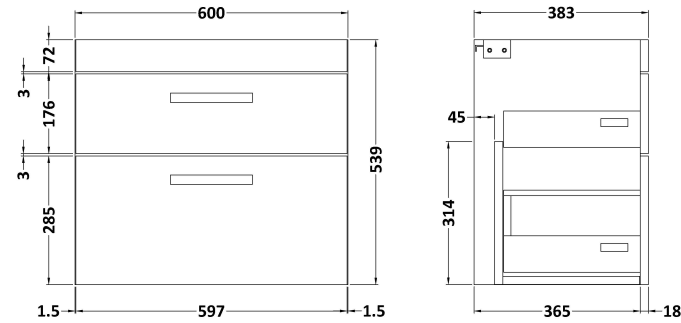

Sales Code: ATH043G

Description: 600 Wh 2-Drawer Vanity & Basin 4

Packaging Details

Barcode: 5056462621913

Sales Code: MOC193

Description: 600 Wall Hung 2-Drawer Basin Unit

Product Dimensions

Height (mm):	538
Width (mm):	600
Depth (mm):	383
Nett Weight (kg):	20.5

Packaging Dimensions

Height (mm):	560
Width (mm):	620
Depth (mm):	405
Gross Weight (kg):	21

Packaging Data

Box Colour:	Brown Cardboard Box
Box Qty:	1
Label Size:	100 x 50
Label Colour:	White Label
Label Qty:	2

Outer Box Dimensions (If Applicable)

Height (mm):	
Width (mm):	
Depth (mm):	
Gross Weight (kg):	
Barcode:	5055275828519

Product Details

Country of Origin:	United Kingdom
Fitting Instruction:	No
CE & UKCA:	N/A
FSC Certified Materials:	Yes
Colour:	Driftwood
Construction Method:	Cam & Wood Dowel
Construction Type:	Rigid
Cabinet Finish:	MFC Textured Woodgrain
Fascia Finish:	MFC Textured Woodgrain
Cabinet Thickness (mm):	18
Fascia Thickness (mm):	18
Drawer Included:	Yes
Drawer Type:	80mm High Metal Softclose
No of Shelves:	0
Hinge Type:	Not Applicable
Hinge Included:	Not Applicable
Adjustable Legs:	No, Not Required
Fixings Included:	Yes
Handle Style:	Contemporary
Waste Shroud:	Yes
Handle Included:	Yes, Supplied
Handle Type:	D-Shape

Sales Code: NVM043

Description: 600 Curved Basin 1Th

Product Dimensions

Height (mm):	160
Width (mm):	610
Depth (mm):	440
Nett Weight (kg):	11

Packaging Dimensions

Height (mm):	190
Width (mm):	630
Depth (mm):	415
Gross Weight (kg):	11.5