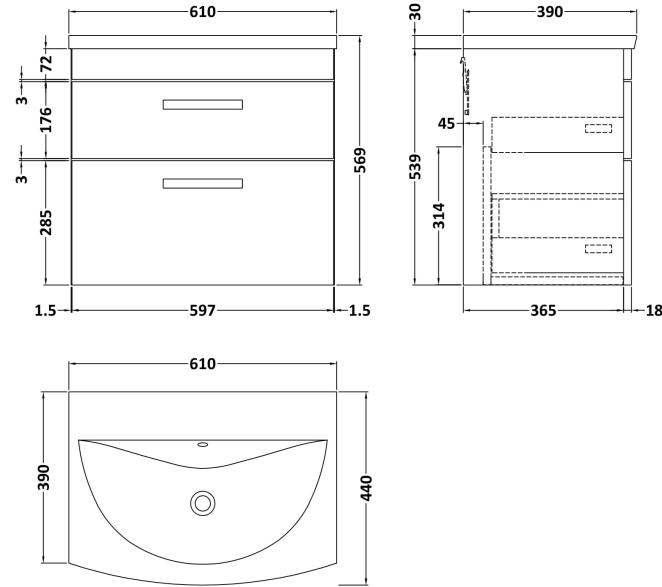

Sales Code: ATH043G

Description: 600 Wh 2-Drawer Vanity & Basin 4

Packaging Details

Barcode: 5056462621913

Sales Code: MOC193

Description: 600 Wall Hung 2-Drawer Basin Unit

Product Dimensions

Height (mm):	538
Width (mm):	600
Depth (mm):	383
Nett Weight (kg):	20.5

Packaging Dimensions

Height (mm):	560
Width (mm):	620
Depth (mm):	405
Gross Weight (kg):	21

Packaging Data

Box Colour:	Brown Cardboard Box
Box Qty:	1
Label Size:	100 x 50
Label Colour:	White Label
Label Qty:	2

Outer Box Dimensions (If Applicable)

Height (mm):	
Width (mm):	
Depth (mm):	
Gross Weight (kg):	
Barcode:	5055275828519

Product Details

Country of Origin:	United Kingdom
Fitting Instruction:	No
CE & UKCA:	N/A
FSC Certified Materials:	Yes
Colour:	Driftwood
Construction Method:	Cam & Wood Dowel
Construction Type:	Rigid
Cabinet Finish:	MFC Textured Woodgrain
Fascia Finish:	MFC Textured Woodgrain
Cabinet Thickness (mm):	18
Fascia Thickness (mm):	18
Drawer Included:	Yes
Drawer Type:	80mm High Metal Softclose
No of Shelves:	0
Hinge Type:	Not Applicable
Hinge Included:	Not Applicable
Adjustable Legs:	No, Not Required
Fixings Included:	Yes
Handle Style:	Contemporary
Waste Shroud:	Yes
Handle Included:	Yes, Supplied
Handle Type:	D-Shape

Sales Code: NVM043

Description: 600 Curved Basin 1Th

Product Dimensions

Height (mm):	160
Width (mm):	610
Depth (mm):	440
Nett Weight (kg):	11

Packaging Dimensions

Height (mm):	190
Width (mm):	630
Depth (mm):	415
Gross Weight (kg):	11.5